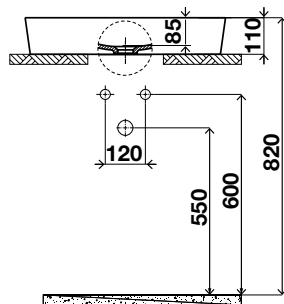

GENERAL FEATURES

- Material: Vitreous China;
- Colour: white, white pearl matte, black matte, cappuccino matte;
- Shape: Rectangular;
- Thickness: 5mm;
- Without tap hole and overflow;
- Valve not included;
- CE Marking: EN 14688.

COMBINATION

See page 226.

- cod. **RF10100890034** White
- cod. **RF10100890035** White pearl matte
- cod. **RF10100890036** Black Matte
- cod. **RF10100890037** Cappuccino matte