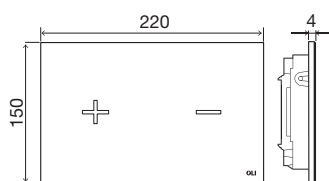

*Note: It is necessary to purchase a cistern with Hydroboost actuation (mechanical cistern + Hydroboost conversion kit).

cod. **878981** Black
cod. **878848** White

GLASSY

Electronic flush plate

GENERAL FEATURES