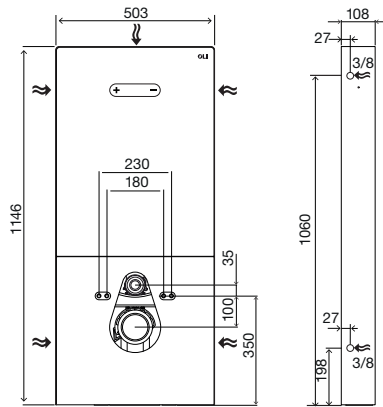

QR-INOX

Wall-hung

GENERAL FEATURES

- Dual flush Sanitary Module 6/3L;
- Compatible with all wall-hung toilets;
- Delayed refilling – PLUS technology inlet valve;
- 108mm thick;
- Equipped with OLI74 Plus in-wall cistern;
- Outlet bend and Ø90/110 adaptor;
- Toilet fixing material;
- EN 14055 CE marking.

INCLUDES IN ALL VERSIONS

- Internal frame fixing material;
- Inlet and outlet toilet connection;
- G 1/2" stop valve;
- Flexible hose 1/2" / 3/8", 250mm.

- cod. **061568** Black button Pneumatic
- cod. **878641** Black no-touch cap AC
- cod. **061565** White button Pneumatic
- cod. **878640** White no-touch cap AC