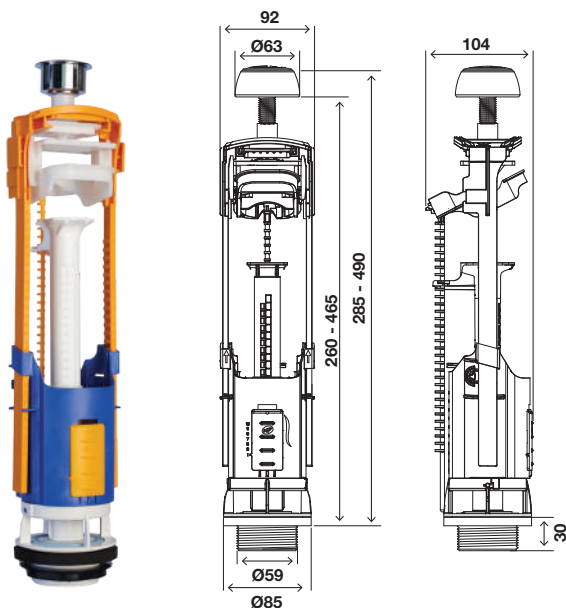

ATLAS

Outlet valve

GENERAL FEATURES

- Dual flush outlet valve with adjustable half and complete water flush volume;
- Universal top push button position that locks the ceramic lid;
- Allows the off center of the button on the ceramic lid (25mm on each axis);
- Mechanical actuation <20N;
- Efficient flush with high flow rate;
- Damping system silent operation;
- Adjustable telescopic overflow pipe and adjustable lever height;
- Silicone seal;
- Upon request some versions compliant with: NF, SAI and WATERMARK.

INCLUDES

- Ceramic cistern fixation system to the WC toilet;
- WC toilet seal foam (that compensates the ceramic irregularity);
- Self-adjustable chrome push button with rosette for cisterns with lid holes from Ø16 to Ø60mm.

cod. 011967 Box

cod. 135948 Bag