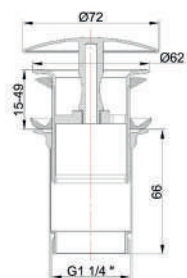

- Material: brass;
- Finish: Polished Chrome.

COD.

OA20000000337

Valve without overflow

- Material: Zamak;
- Finish: Polished chrome or Black matte

COD.

OA20000000023

Clic-clac valve

OA20000000037

Clic-clac valve - Black matte

- Material: brass;
- Finish: Gold PVD, White Gold, Copper and Gun metal

COD.

OA20000000330

Clic-clac valve: Gold

OA20000000329

Clic-clac valve: White gold

OA20000000331

Clic-clac valve: Copper

OA20000000332

Clic-clac valve: Gun metal