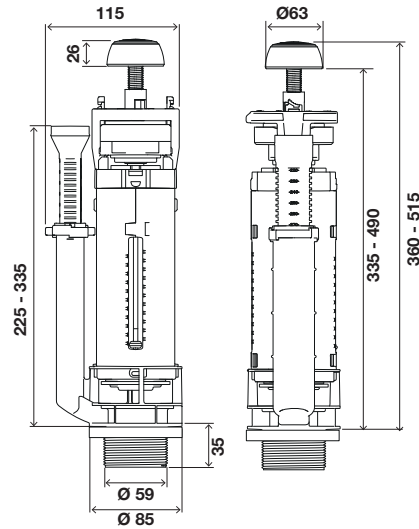

APOLO

Outlet valve

SPECIFIC FEATURES

- Dual flush outlet valve with adjustable half and complete water flush volume;
- Universal top push button position that locks the ceramic lid;
- Lateral overflow pipe, higher and easy adjustment;
- Lock/unlock system at the top, one step;
- Allows the off center of the button in ceramic lid 360° with 10° of inclination for each axis
- Mechanical actuation <20N;
- Efficient flush with high flow rate;
- Damping system – silent operation;
- Easy maintenance (bayonet system);
- Silicone seal;
- Compliant with: Watermark, NF.

INCLUDES

- Ceramic cistern fixation system to the WC toilet;
- WC toilet seal foam (that compensates the ceramic irregularity);
- Self-adjustable chrome push button with rosette for cisterns with lid holes from Ø16 to Ø60mm.

cod. 883098