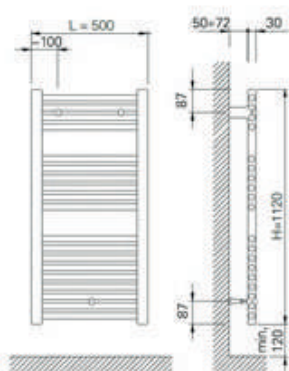

OLICLIMA ELECTRIC TOWEL RADIATOR NEW

White/Polished Chrome/Black

GENERAL FEATURES

- Digital thermostat with class I insulation;
- IP44 degree of protection;
- Power supply: 230 V ~50Hz;
- Temperature regulation range: 7 to 30°C;
- Supplied in White RAL 9010, Chrome and Black;
- Material: Steel;
- Weekly daily programme;
- Boost function;
- Working mode: Comfort, Eco and Anti-frost;
- Includes wall fixing kit and 1m power cable.

- cod. **KC20000552548** 803X500 White
- cod. **KC20000552549** 1110X500 White
- cod. **KC20000552550** 1420X500 White
- cod. **KC20000552551** 803X500 Chrome
- cod. **KC20000552552** 1110X500 Chrome
- cod. **KC20000552553** 1420X500 Chrome
- cod. **KC20000552554** 803X500 Black
- cod. **KC20000552555** 1110X500 Black
- cod. **KC20000552556** 1420X500 Black

Colour/Finish	Height (mm)	Width W (mm)	Between axles C (mm)	Weight (kg)	Number of pipes	Thermal power
White and Black	803	500	450	8.2	13	400
	1110	500	450	12.4	22	700
	1420	500	450	17.4	28	850
Polished Chrome	803	500	450	8.2	13	300
	1110	500	450	12.4	22	400
	1420	500	450	17.4	28	500