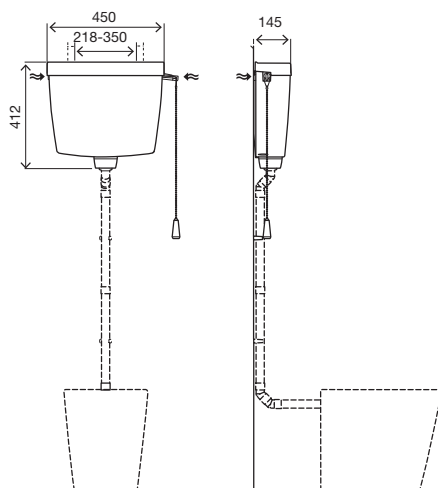

TURCHESE

High position

SPECIFIC FEATURES

- High level exposed tank with single flush 6L (adjustable to 9L in the inlet valve);
- Actuation in the push button or pulling a chain;
- High/Medium/low level installation;
- Acoustic and anti-condensation internal lining;
- Silent inlet valve;
- Adjustable wall fixation system;
- Water supply connections three positions;
- Compatible with Ø32 flush pipes;
- Pneumatic version available
- EN 14055 CE marking;
- White PS material;
- 145mm thick.

INCLUDES

- Chain for high level installation;
- Wall fixation accessories;
- Toilet connection rubber seal Ø32.

cod. **440881** pneumatic version