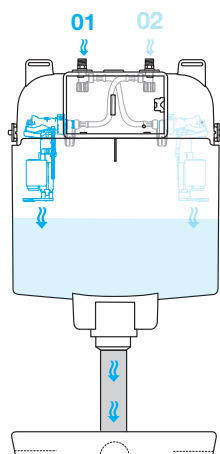

OLI74 PLUS 2 inlet valves

Mechanic

SAVE 100% of drinking water on toilet flushing.

Exclusive connection to a second source of water ^(a,b)

SAVE 50% of drinking water on toilet flushing.

Connection to mains water +
Connection to a second water source^(a,b)