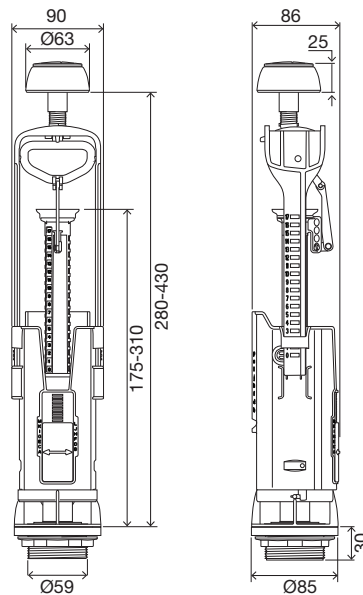

BETA

Outlet valve

SPECIFIC FEATURES

- Dual flush outlet valve with adjustable half and complete water flush volume;
- Universal top push button position that locks the ceramic lid;
- Adjustable telescopic overflow pipe and adjustable lever height;
- Simpler adjustment of full / half flush;
- Efficient flush with high flow rate;
- Silent operation (damping system);
- According with NF.

INCLUDES

- Ceramic cistern fixation system to the WC toilet;
- WC toilet seal foam (that compensates the ceramic irregularity);
- Self-adjustable chrome push button with rosette for cisterns with lid holes from Ø 16 to Ø 60mm.

cod. 884443 Box