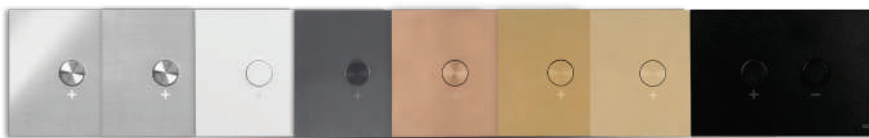

BLINK

Pneumatic flush plate

GENERAL FEATURES

- Stainless steel material;
- Pneumatic actuation;
- Actuation force <20N;
- 2mm thick.

- cod. **883246** Gold plated
- cod. **878490** Black
- cod. **887610** Copper
- cod. **093399** Brushed
- cod. **154963** Polished chrome
- cod. **216622** White
- cod. **878781** White Gold plated
- cod. **882567** Gun Metal