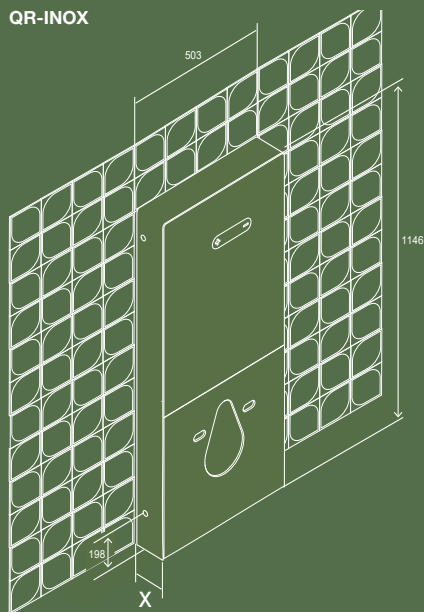

OPTIMISE YOUR SPACE

WITH SANITARY MODULE SOLUTIONS

GOOD REASONS TO REDESIGN THE BATHROOM

Walls do not need to be open for installation;
Existing water connections can be used;
A modern design in every bathroom.

QR-INOX

* X = 108mm for floor-mounted or wall-hung version;
190mm for free-standing version.