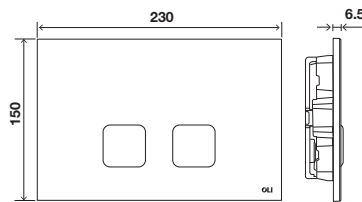

PLAIN

Mechanical flush plate

- cod. **070829** Black soft-touch
- cod. **070828** Matte chrome
- cod. **070827** Polished chrome
- cod. **070826** White

GENERAL FEATURES

- ABS: high resistance to scratches;
- Mechanical actuation;
- Actuation force < 20 N;
- 6.5mm thick;
- Opening and closing of the front plate by a click system on the side.