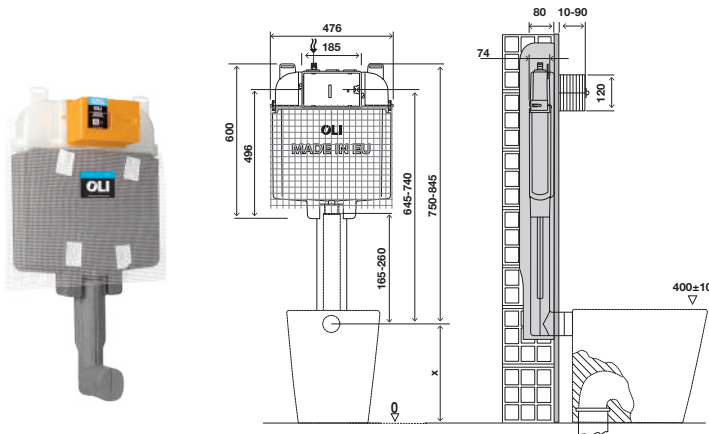

OLI74 PLUS

Direct

SPECIFIC FEATURES

- Compatible with all floor toilets;
- Brick-wall installation;
- 80mm thick.

* installation available with the application of the kit 216640 (page 53)

- cod. **885062** Mechanic Nano
- cod. **884203** Pneumatic Nano
- cod. **601601** Mechanic Azor
- cod. **601602** Pneumatic Azor