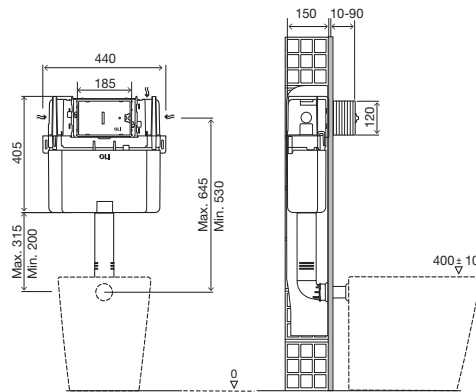

EXPERT PLUS

Direct

SPECIFIC FEATURES

- Compatible with all floor mounted toilets;
- Brick-wall installation;
- Lower/under bench installation possible;
- 150mm thick.

cod. **721003** Mechanic Azor
cod. **721005** Pneumatic Azor