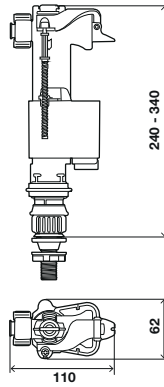

NC100 PLUS

Inlet valve

GENERAL FEATURES

- Side or bottom water supply connection in the same inlet valve;
- Integrated filter that can be cleaned without removing the water connection;
- Delayed refilling inlet valve: it starts after the outlet valve is in the close position;
- Side and bottom inlet valve, with 3/8" brass;
- Adjustable height in the bottom connection;
- Counter pressure closing system (hydraulic);
- Dynamic pressure functioning range: 0.1 – 8 bar;
- Maximum static pressure: 8bar;
- Easy maintenance, no need to disconnect water connection;
- Anti-backflow function.

cod. **883706** 3/8" brass box
cod. **883818** 3/8" brass bag