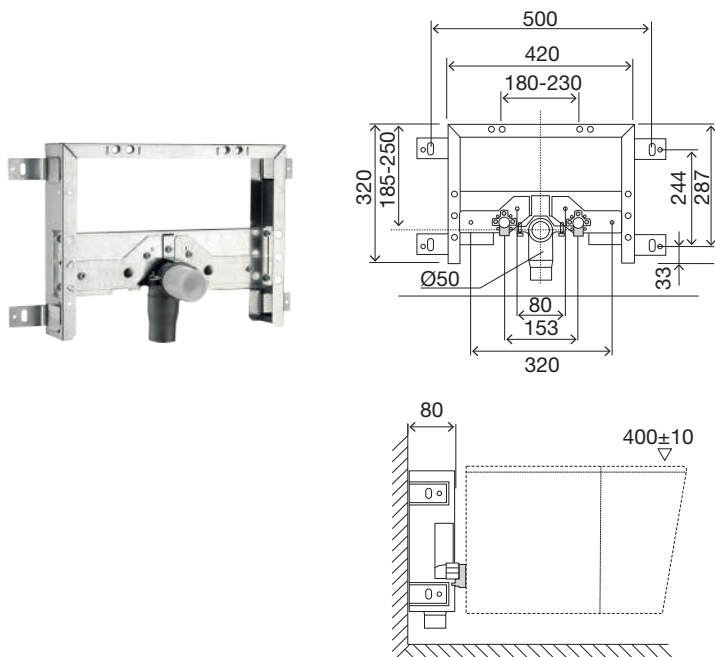

cod. **883176**

BIDET

Simflex

SPECIFIC FEATURES

- Frame for wall-hung toilet;
- Brick-wall installation;
- Galvanized frame;
- Adjustable attachment plate;
- 80mm thick.

INCLUDES

- Bidet fixing material;
- Frame fixing material;
- Outlet bend and Ø40/32-50.