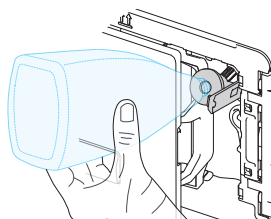

GENERAL FEATURES

- ABS: high resistance to scratches;
- Mechanical actuation;
- OLIpure* compatible version;
- Actuation force < 20 N;
- 6.5mm thick;
- Antibacterial finish available.
- Opening and closing of the front plate by a click system on the side.

* AmbiWave liquid is sold separately.

OLIPURE IS A CLOSED STORAGE SYSTEM THAT WITH EACH FLUSH RELEASES A CONTROLLED AMOUNT OF CLEANER INTO THE TOILET.

This reduces the risk of the disinfectant damaging components in the cistern.