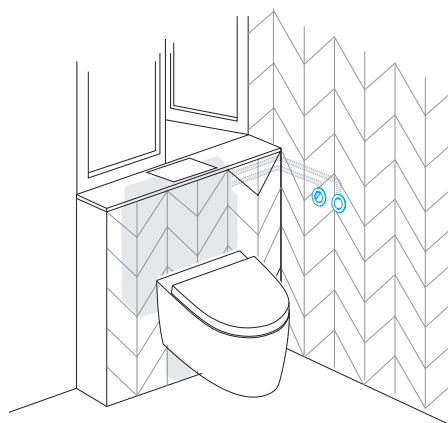

SPHERA*

Pneumatic flush plate

cod. **605274** SPHERA -
cod. **605264** SPHERA +

GENERAL FEATURES

- Polished chrome ABS material;
- Single flush;
- Pneumatic actuation;
- For drywall installations;
- An inspection plate should be applied to ensure the access to the cistern*;
- 20mm thick.

PNEUMATIC ACTUATOR*

In-wall salient pneumatic button

cod. **718063** White

GENERAL FEATURES

- White ABS material;
- Single flush;
- Pneumatic actuation;
- An inspection plate should be applied to ensure the access to the cistern;
- 38mm thick.

PNEUMATIC ACTUATOR*

In-wall pneumatic push button

cod. **605001** White
cod. **605004** Polished chrome

GENERAL FEATURES

- White ABS material;
- Single flush;
- Pneumatic actuation;
- An inspection plate should be applied to ensure the access to the cistern;
- 20mm thick.