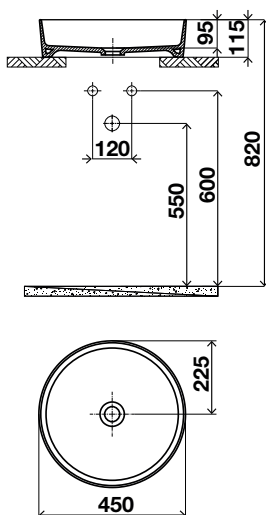

SUN

GENERAL FEATURES

- Material: Vitreous China;
- Colour: white, white pearl matte, black matte, cappuccino matte;
- Shape: Round;
- Thickness: 5mm;
- Without tap hole and overflow;
- Valve not included;
- CE Marking: EN 14688.

- cod. **RF10100890030** White
- cod. **RF10100890031** White pearl matte
- cod. **RF10100890032** Black matte
- cod. **RF10100890033** Cappuccino matte

COMBINATION

See page 226.