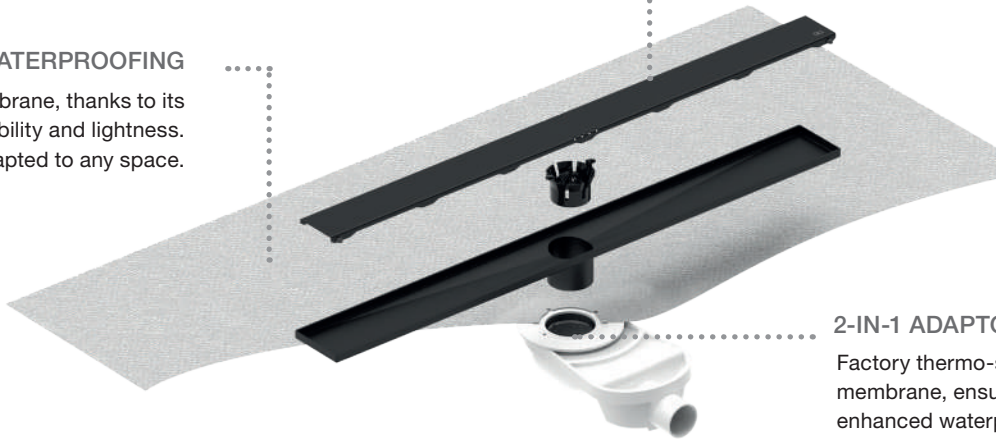

OLIFILO STANDARD PLUS

IDEAL FOR PEOPLE WITH REDUCED MOBILITY

FINISHES

Brushed stainless steel, matte lacquered black, gold PVD and ceramic.

100% WATERPROOFING

Easy-to-install membrane, thanks to its flexibility and lightness. It can be adapted to any space.

2-IN-1 ADAPTOR:

Factory thermo-sealed membrane, ensuring enhanced waterproofing. Easier connection to the Siphon .