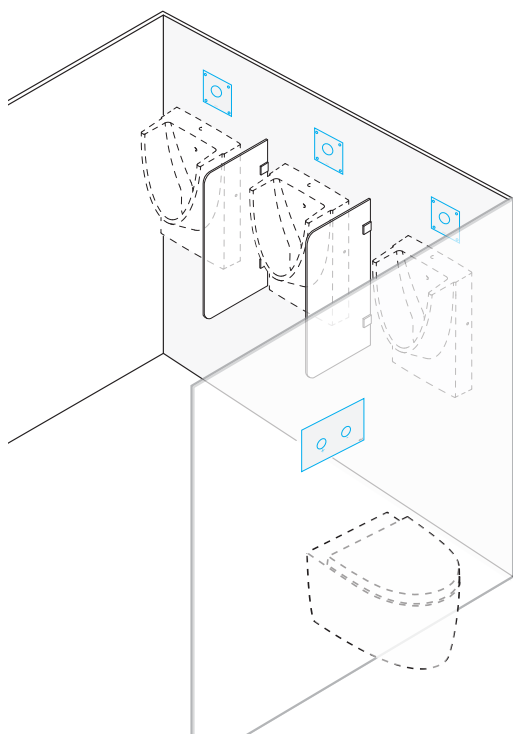

BLINK Urinal

Mechanical flush plate

GENERAL FEATURES

- Stainless steel flush plate;
- Single flush;
- Mechanically actuated urinal plate for flush valve;
- Anti-theft;
- TORX security screws (+bit);
- The flush valve has to be installed before closing the wall;
- Compatible with URINAL Sanitarblock and OLI120 Double Frame wc/urinal/washbasin;
- 2.5mm thick.

The concealed pre-installation box must be installed before the finished wall phase.

CONCEALED PRE-INSTALLATION SOLD SEPARATELY

- Adjustable flow;
- Flow pressure: 0.8 – 5 bar;
- Flow rate: 0.3 l/s;
- G 1/2" water connection;
- Protection cover 110mm;
- Pre-assembled water path with isolating valve;
- Sealing plug.

- cod. **882264** Polished chrome
- cod. **883087** Concealed pre installation

COMBINATION