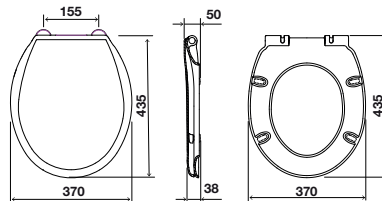

SEAT & COVER COVER 05

white

GENERAL FEATURES

- Material: Thermoplast;
- Shape: Round;
- Antibacterial;
- Top fixation top fastening system
- Soft-close.

cod. **RD10000888606** White