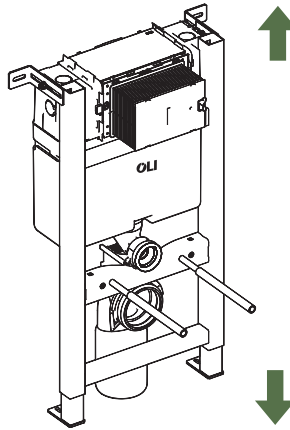

820MM HEIGHT

Expert Plus 820mm version guarantees the bathroom installations of toilets under window, stairs or in attic. This reduced height in-wall cistern prove to be reliable: perfect bathrooms with windows over the toilet.