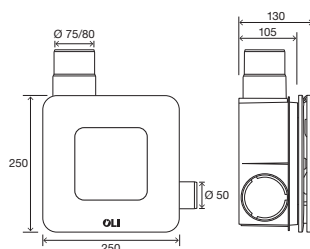

HAPPY AIR PLUS

SPECIFIC FEATURES

- High extraction capacity (100m³/h);
- Removes 30% of odours;
- Removes 70% of condensation;
- Melanine filter – noise reduction;
- 960 Lumen LED that can be turned on independently of the extractor;
- Humidity sensor that can be set to automatically turn on;
- Possible to adjust the operating time after the user switches the switch off (2min-20min);
- Capacity 100m³/h12W 34dB(A);
- Capacity 80m³/h20W 38dB(A).

cod. 887588