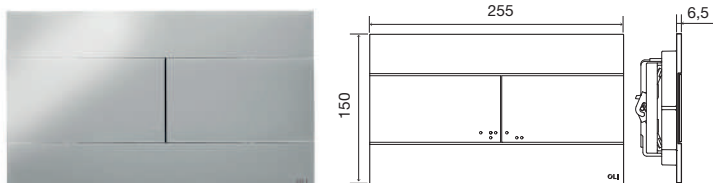

SLIM

Mechanical flush plate

- cod. **659046** Matte chrome
- cod. **659044** Polished chrome
- cod. **659041** White

GENERAL FEATURES

- ABS: high resistance to scratches;
- Mechanical actuation;
- Actuation force < 20 N;
- 6.5mm thick.