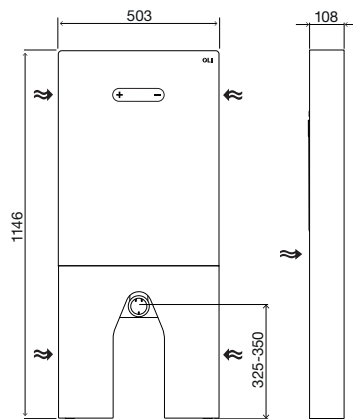

QR-INOX

Floor

GENERAL FEATURES

- Dual flush Sanitary Module 6/3L;
- Compatible with all floor mounted toilets;
- Delayed refilling – PLUS technology inlet valve;
- 108mm thick;
- Equipped with OLI74 Plus in-wall cistern;
- Flexible outlet WC (min 220 to 570mm);
- EN 14055 CE marking;
- Solid and drywall installations.

INCLUDES IN ALL VERSIONS

- Internal frame fixing material;
- Inlet and outlet toilet connection;
- G 1/2" stop valve;
- Flexible hose 1/2" / 3/8", 250mm.

- cod. **061563** Black button Pneumatic
- cod. **878643** Black no-touch cap AC
- cod. **061562** White button Pneumatic
- cod. **878642** White no-touch cap AC