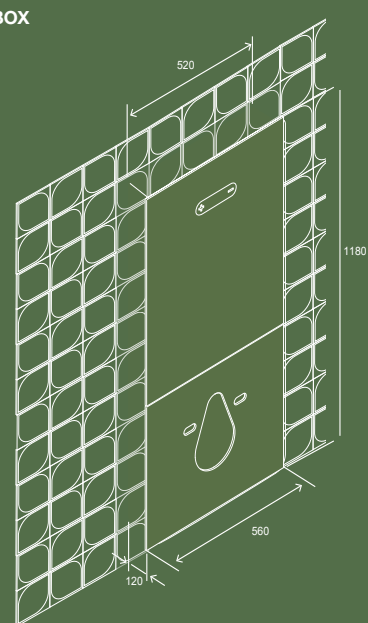

OPTIMISE YOUR SPACE

WITH SANITARY MODULE SOLUTIONS

GOOD REASONS TO REDESIGN THE BATHROOM

Walls do not need to be open for installation;
Existing water connections can be used;
A modern design in every bathroom.

SEAL BOX

* X = 108mm for floor-mounted or wall-hung version;
190mm for free-standing version.