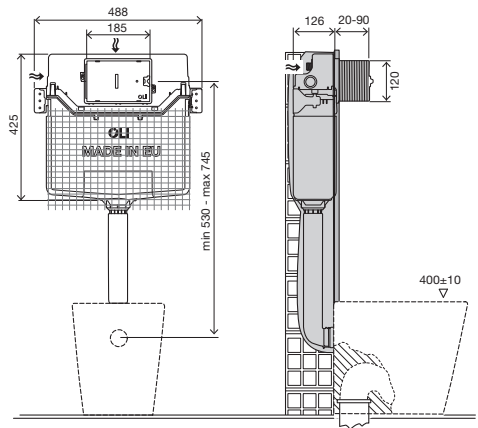

OLI120 PLUS

Direct

SPECIFIC FEATURES

- Compatible with all floor mounted toilets;
- Brick-wall installation;
- 126 mm thick.

- cod. **885049** Mechanic Nano
- cod. **099941** Mechanic Azor
- cod. **153964** Pneumatic Azor