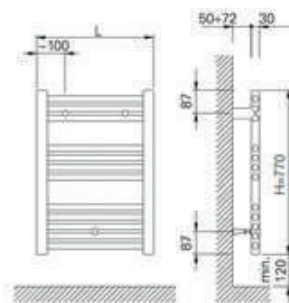

OLICLIMA ELECTRIC TOWEL RADIATOR NEW

White/Polished Chrome/Black

GENERAL FEATURES

- Digital thermostat with class I insulation;
- IP44 degree of protection;
- Power supply: 230 V ~50Hz;
- Temperature regulation range: 7 to 30°C;
- Supplied in White RAL 9010, Chrome and Black;
- Material: Steel;
- Weekly daily programme;
- Boost function;
- Working mode: Comfort, Eco and Anti-frost;
- Includes wall fixing kit and 1m power cable.

- cod. **KC20000552548** 803X500 White
- cod. **KC20000552549** 1110X500 White
- cod. **KC20000552550** 1420X500 White
- cod. **KC20000552551** 803X500 Chrome
- cod. **KC20000552552** 1110X500 Chrome
- cod. **KC20000552553** 1420X500 Chrome
- cod. **KC20000552554** 803X500 Black
- cod. **KC20000552555** 1110X500 Black
- cod. **KC20000552556** 1420X500 Black

Colour/Finish	Height (mm)	Width W (mm)	Between axles C (mm)	Weight (kg)	Number of pipes	Thermal power
White and Black	803	500	450	8.2	13	400
	1110	500	450	12.4	22	700
	1420	500	450	17.4	28	850
Polished Chrome	803	500	450	8.2	13	300
	1110	500	450	12.4	22	400
	1420	500	450	17.4	28	500