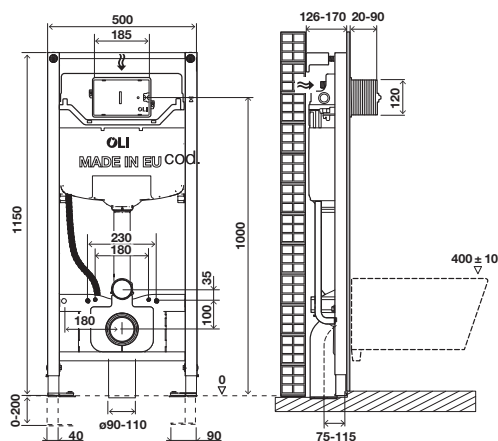

OLI120 PLUS

Sanitarblock

SPECIFIC FEATURES

- Wall-hung toilets up to 660mm long;
- Brick-wall or drywall installation;
- Frame tested for a 400kg load;
- Depth adjustable outlet bend;
- Easy and quick installation with fast fit system;
- Height adjustable from 0 to 200mm;
- One man assembly;
- Shower toilet pre-installation multiple connections;
- 126mm thick.