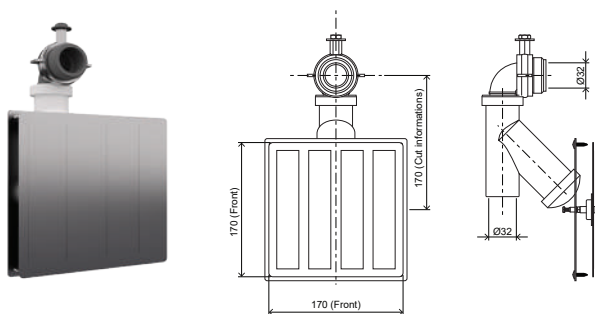

CONCEALED SIPHON

SPECIFIC FEATURES

- Hidden siphon for wall-hung washbasin;
- Hidden connections Ø32;
- Concealed siphon guarantees the maintenance access through suction cups;
- Possibility to customize the stainless steel cover with the wall covering.

INCLUDES

- Stainless steel plate 170x170mm;
- Outlet bend Ø 32/32;
- 2 suction cups;
- 4 glue strips.

cod. **883081**