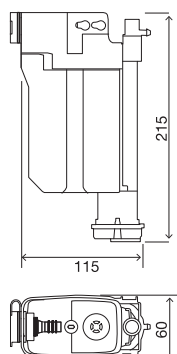

cod. **879285** $\frac{1}{2}$ " plastic bag

cod. **878737** 15/16" plastic bag

OLIPURE KIT

SPECIFIC FEATURES

- OLIPure system;
- Azor side $\frac{3}{8}$ " brass connection;
- 350mm Refill connection pipe;
- 130mm Outlet valve connection pipe;
- Only suitable for ceramic cisterns with side connections and Quarzo exposed cistern.