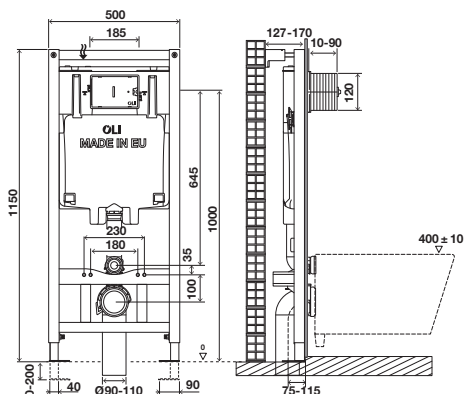

OLI80 Sanitarblock seawater

SPECIFIC FEATURES

- Wall-hung toilets up to 660mm long;
- Frame tested for a 400kg load;
- Depth adjustable outlet bend;
- Easy and quick installation with fast fit system;
- Height adjustable from 0 to 200mm;
- One man assembly;
- Brick-wall or drywall installation;
- 127mm thick.
- Flushing cistern without any metal components, prepared to be used with seawater and prevent a risk of corrosion.

cod. **885232** Mechanic Azor