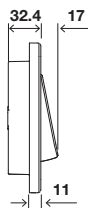

KEY NEW
Mechanical / Electronic flush plate