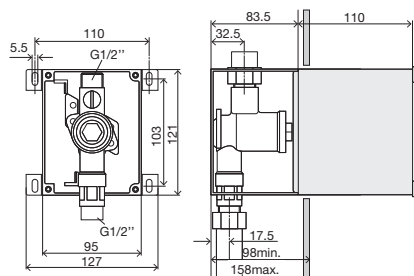

Note: Compatible with AC version cisterns or mechanical cisterns + AC conversion kit.

COMBINATION

DOWNLOAD THE OLI IR APP

BLINK Urinal

Mechanical flush plate

GENERAL FEATURES

- Stainless steel flush plate;
- Single flush;
- Mechanically actuated urinal plate for flush valve;
- Anti-theft;
- TORX security screws (+bit);
- The flush valve has to be installed before closing the wall;
- Compatible with URINAL Sanitarblock and OLI120 Double Frame wc/urinal/washbasin;
- 2.5mm thick.