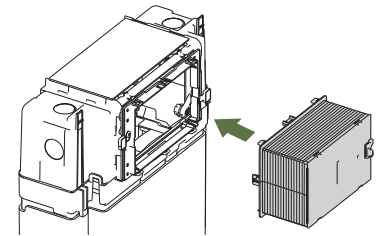

FRONT OR TOP ACTUATION

Usually the space above the toilet is more difficult to use. Build a shelf and install a floor mounted toilet or wall-hung toilet. With Expert Plus it is now possible to install the flush plates on the top or in front of the cistern.

Compatibility
Wide range of flush plates