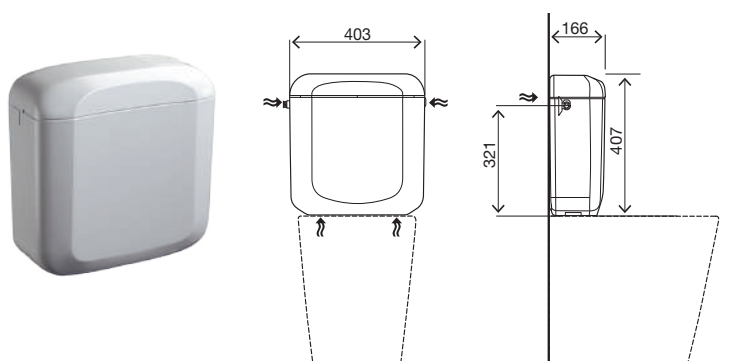

INCLUDES

- Flush pipe Ø50/40;
- Wall fixation accessories;
- Toilet connection rubber seal.

cod. **416201** With ½" stop valve

ZAFFIRO DD

Close-coupled

SPECIFIC FEATURES

- Dual flush 6/3L (adjustable to 9/4L in the outlet valve);
- Close couple installation;
- Acoustic and anti-condensation internal lining;
- Silent inlet valve;
- Water supply connections three positions;
- Some versions compliant with: KIWA;
- EN 14055 CE marking;
- White PS material;
- 166mm thick.