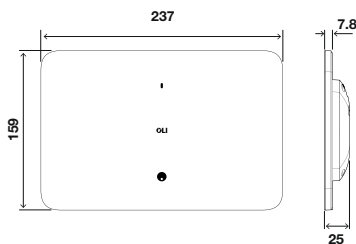

HALLO

Electronic flush plate

1. cod. **889349** White
   cod. **889350** Black
   cod. **889351** Power supply HALLO

GENERAL FEATURES

- Dual flush;
- Material: Corner gorilla glass;
- Precise user detection via 2 'TOF (time of flight) sensors;
- No-touch flushing control;
- Mobile app, personalisation and statistics;
- Bluetooth communication;
- 7.2mm thick;
- Power supply not included;
- AC connection source.

Note: compatible only with OLI120 plus.