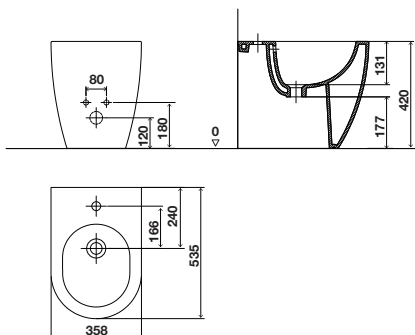

GENERAL FEATURES

- Material: Vitreous China;
- Shape: Round;
- Semi-concealed fixation;
- CE Marking.

cod. **RC10100888239** White

RIM-OFF
toilet without closed rim

Sewer and water connections
WITH GLAZED FINISH