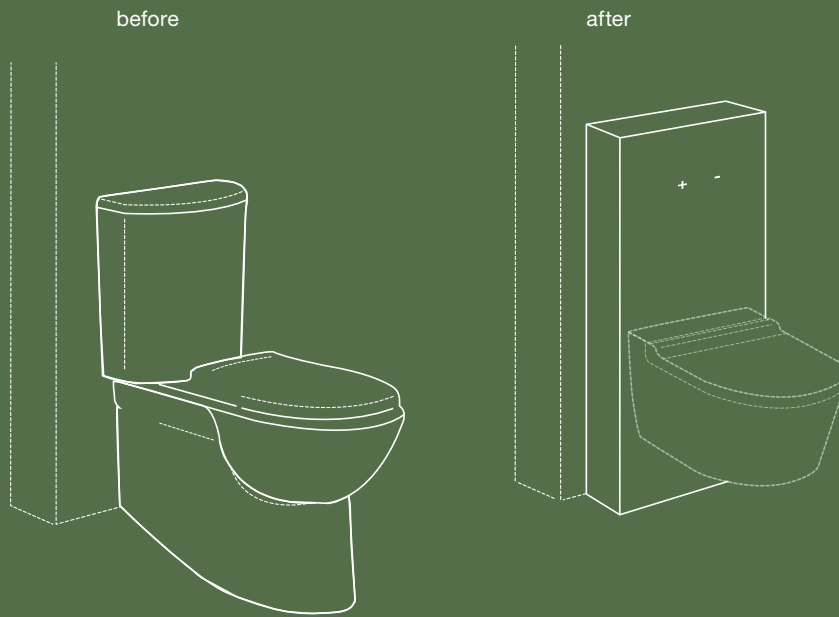

OPTIMISE YOUR SPACE

WITH SANITARY MODULE SOLUTIONS

GOOD REASONS TO REDESIGN THE BATHROOM

Walls do not need to be open for installation;
Existing water connections can be used;
A modern design in every bathroom.