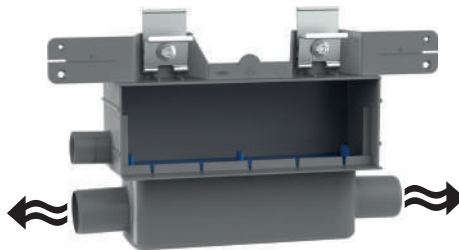

DUAL CONNECTION
Water drainage can be connected to the right or left.