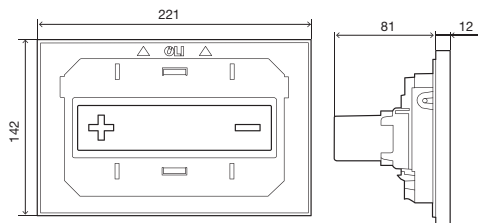

OCEANIA MIA

Pneumatic flush plate

- cod. **054997** Pneumatic

GENERAL FEATURES

- Customizable flush plate;
- 10mm material thick for the finishing;
- Stainless steel frame;
- Finished in any material as long as it is 10mm thick;
- Pneumatic actuation;
- Actuation force < 20 N;
- Tilttable button;
- Anti-theft;
- 12mm thick.

Note: compatible with all in-wall cisterns except OLI80.