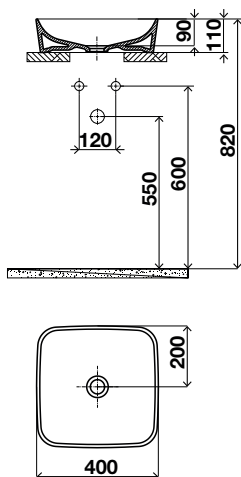

BREEZE

GENERAL FEATURES

- Material: Vitreous China;
- Colour: white, white pearl matte, black matte, cappuccino matte;
- Shape: Square;
- Thickness: 5mm;
- Without tap hole and overflow;
- Valve not included;
- CE Marking: EN 14688.

- cod. **RF10100890038** White
- cod. **RF10100890039** White pearl matte
- cod. **RF10100890040** Black matte
- cod. **RF10100890041** Cappuccino matte

COMBINATION

See page 226.