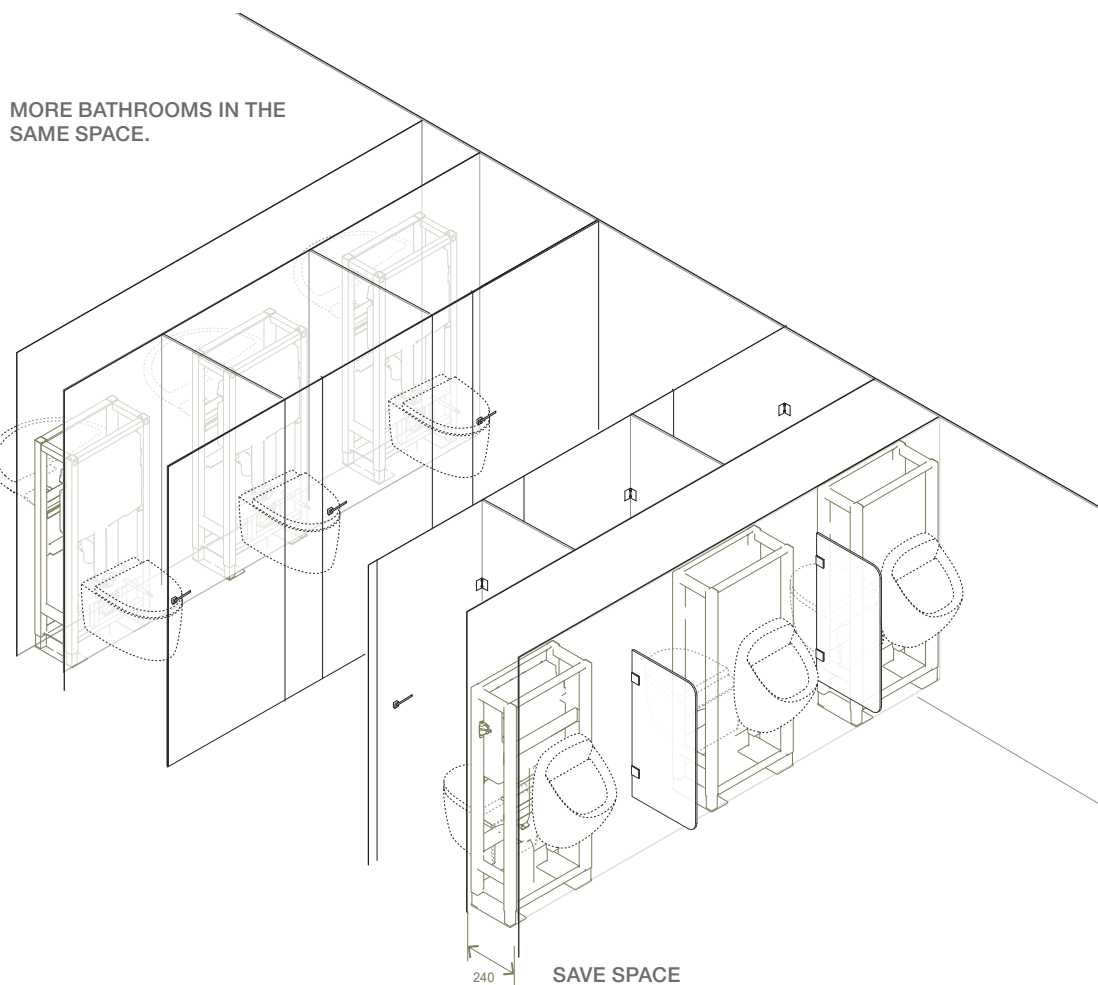

MORE BATHROOMS IN THE SAME SPACE.

SAVE SPACE

Wall thickness require only 240mm

Independently of the bathroom, this product allows to place in one side a toilet and on the other side, a urinal or a washbasin, according to the acquisition of the kits and by sharing the same waste pipe connection, thanks to the evacuation pipe in Y shape. It is prepared to be fix to the floor suitable for plasterboard wall in technical frame.