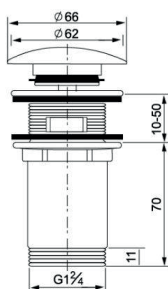

- Material: brass;
- Finish: Polished Chrome.

COD.

OA20000000337

Valve without overflow

- Material: Zamak;
- Finish: Polished chrome or Black matte

COD.

OA20000000023

Clic-clac valve

OA20000000037

Clic-clac valve - Black matte