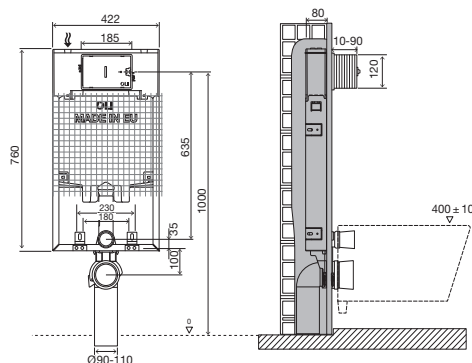

OLI80 Simflex

SPECIFIC FEATURES

- Compatible with all wall-hung toilets;
- Brick-wall installation;
- Outlet bend Ø90;
- 80mm thick.

cod. **885110** Mechanic Nano
cod. **600251** Mechanic Azor