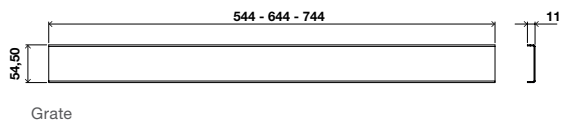

OLIFILO STANDARD

550-650-750

GENERAL FEATURES

- Stainless steel grate (AISI 304);
- Finish: Brushed and black lacquered;
- Height adjustable;
- Waterproofing included;
- PVC connection Ø50mm;
- Ideal for persons with reduced mobility.

Siphon :

- Dry Siphon , siphonic, in polypropylene (PP);
- Ø50 mm Siphon outlet.
- Evacuation flow rate 0.4 L/s.

Kit includes:

- Siphon + Grate;
- Membrane without adaptor (1.5Mx2M);
- Butyl roll;
- Hair filter;
- 4 support legs.

cod.	OB30000041055	550
cod.	OB30000041065	650
cod.	OB30000041075	750
cod.	OB30000045076	550 Black
cod.	OB30000045077	650 Black
cod.	OB30000045078	750 Black