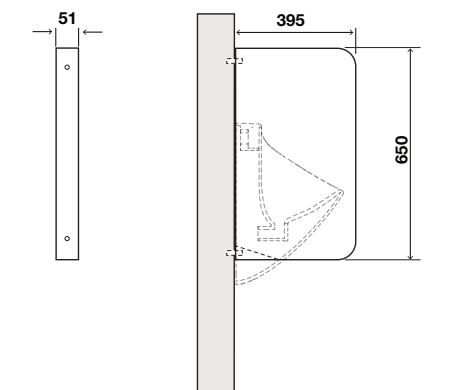

CERAMIC SEPARATOR

GENERAL FEATURES

- Material: Vitreous China;
- Hidden fixing;
- Shape: Rectangular;
- Compatible with the Easy structure.

INCLUDES

- Installation accessories.

cod. **RE30100889764** White

cod. **RE30100889765** Black