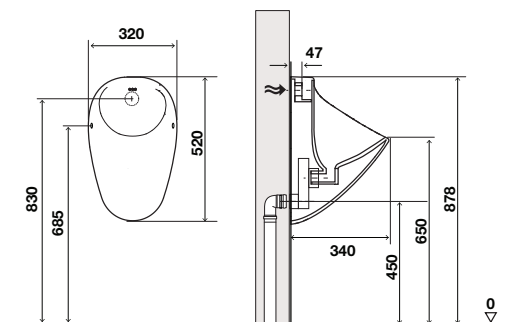

KAI

Wall-mounted urinal

GENERAL FEATURES

- Material: Vitreous China;
- Colour: White or Black;
- Rim-off, rimless design;
- Back supply connection;
- Siphonic Siphon ;
- Fixing type: Semi-visible;
- Shape: Oval;
- CE Marking.

INCLUDES

- Fixing accessories and Siphon .

cod. **RE20100889511** White
cod. **RE20100889512** Black matte