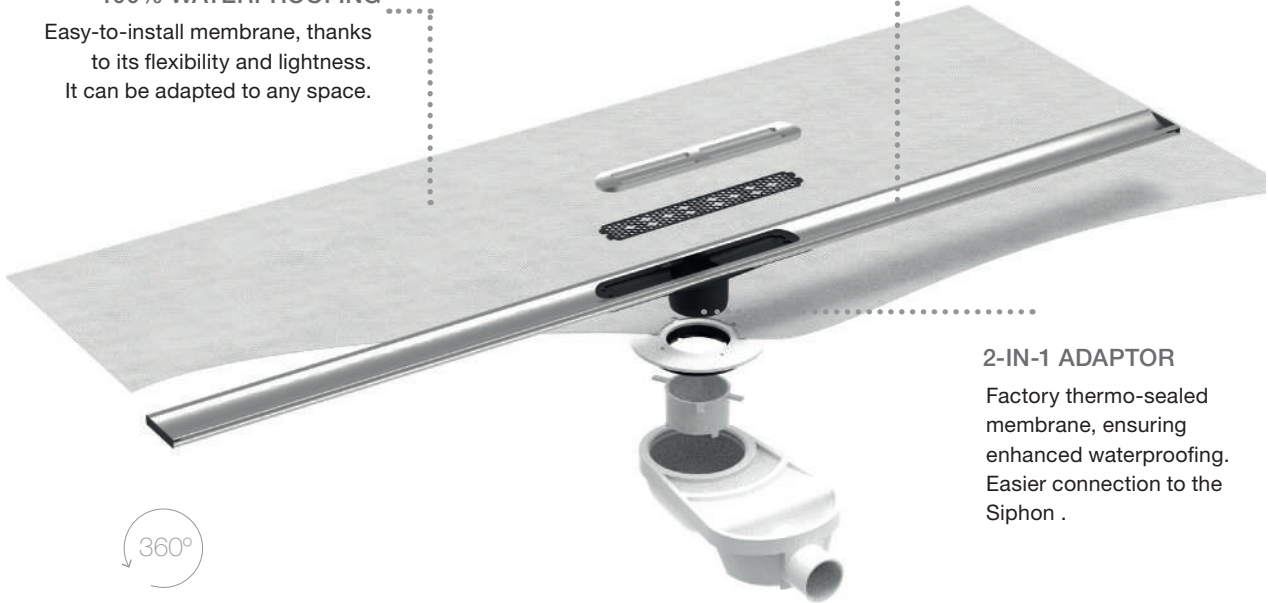

100% WATERPROOFING

Easy-to-install membrane, thanks to its flexibility and lightness. It can be adapted to any space.

FINISHES

Chromed and black anodised

MATERIAL

Aluminium 6063 T6

2-IN-1 ADAPTOR

Factory thermo-sealed membrane, ensuring enhanced waterproofing. Easier connection to the Siphon .