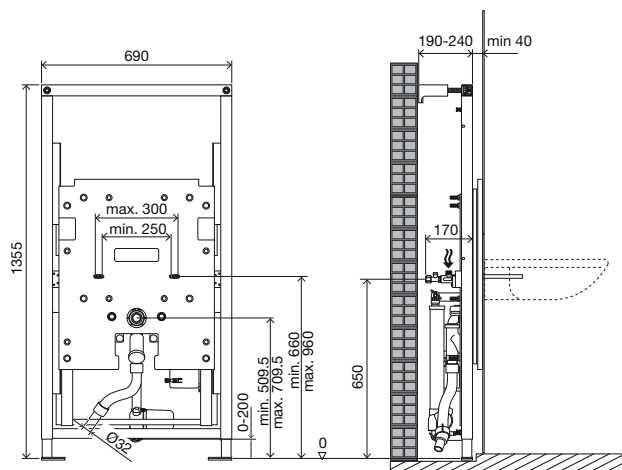

INCLUDES

- Concealed siphon;
- Wireless remote control;
- 2x G 1/2" water connections;
- 2x flexible hoses;
- Wall-fixing material and washbasin fixing material.