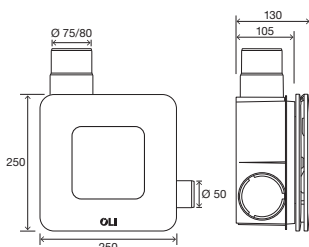

HAPPY AIR PLUS

SPECIFIC FEATURES

- High extraction capacity (100m³/h)
- Removes 30% of odours
- Removes 70% of condensation
- Melanine filter – noise reduction;
- 960 Lumen LED that can be turned on independently of the extractor;
- Humidity sensor that can be set to automatically turn on;
- Possible to adjust the operating time after the user switches the switch off (2min-20min);
- Capacity 100m³/h12W 34dB(A);
- Capacity 80m³/h20W 38dB(A).