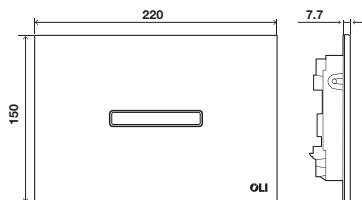

SAME DESIGN, TWO VERSIONS