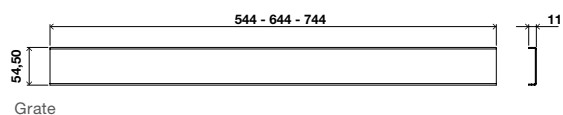

OLIFILO CERAMIC

550-650-750

GENERAL FEATURES

- Integrated shower drain with the same floor finish, 10 mm height recommended.
- Height adjustable;
- Waterproofing included;
- PVC connection Ø50 mm;
- Ideal for persons with reduced mobility.

Siphon :

- Dry Siphon , siphonic, polypropylene (PP);
- Ø50 mm Siphon outlet.
- Evacuation flow rate 0.4 L/s.

Kit includes:

- Siphon + Grate;
- Membrane without adaptor (1.5Mx2M);
- Butyl roll;
- Hair filter;
- 4 support legs.

cod.	OB30000045055	550
cod.	OB30000045065	650
cod.	OB30000045075	750