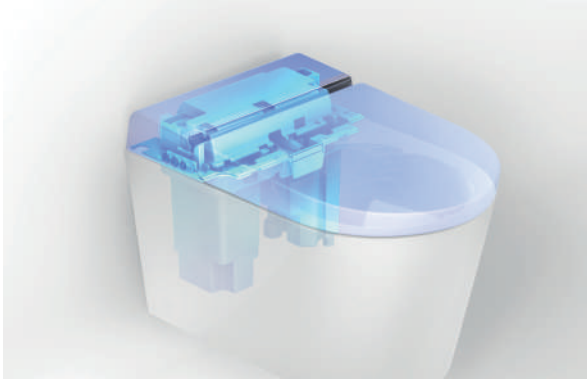

SMART TOILET
hygienic and innovative modular system