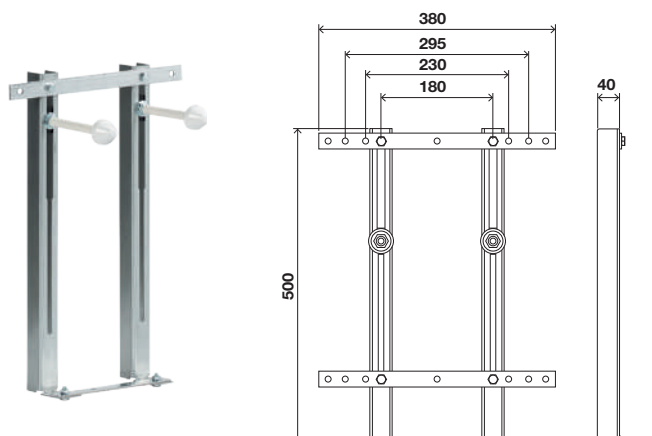

ECO WC/BIDET

SPECIFIC FEATURES

- Frame for wall-hung toilet or bidet;
- Brick-wall installation;
- Galvanized frame;
- Adjustable in width.

INCLUDES

- Toilet/bidet fixing material;
- Frame fixing material.

cod. **883176**