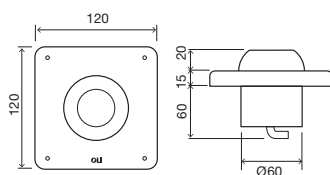

PNEUMATIC ACTUATOR FOOT OPERATED *

Pneumatic flush plate