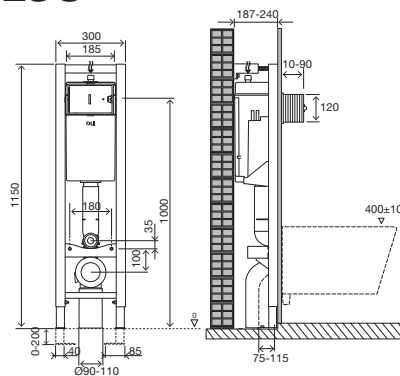

QUADRA PLUS

Sanitarblock

SPECIFIC FEATURES

- Compatible with wall-hung toilets with a 180mm fixation length;
- Brick-wall or drywall installation;
- Frame tested for a 400kg load;
- Easy and quick installation with Fast-Fit system;
- Depth adjustable outlet bend;
- Height adjustable from 0 to 200mm;
- 300mm reduced width;
- 187mm thick.

1. cod. **885060** Mechanic Nano
   cod. **885058** Pneumatic Nano
   cod. **135974** Mechanic Azor
   cod. **141945** Pneumatic Azor