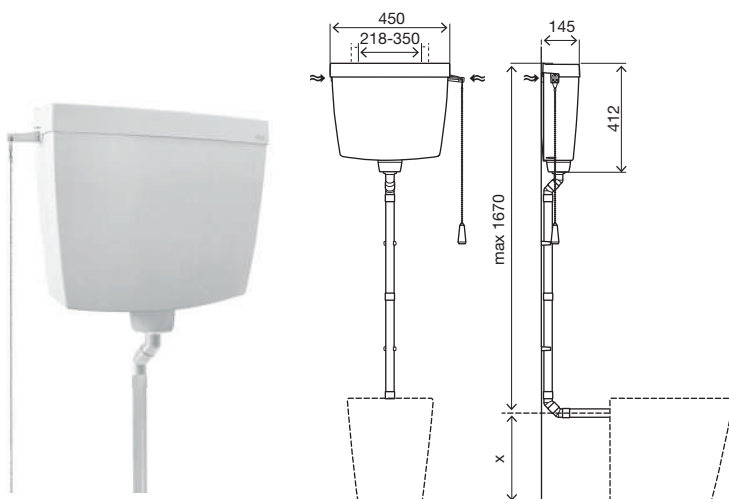

OLISTYLE

High position

SPECIFIC FEATURES

- High level exposed tank with single flush 9L (adjustable to 6L in the inlet valve);
- Actuation in the push button or pulling a chain;
- High/Medium/low level installation;
- 145mm thick;
- Adjustable wall fixation system;
- Water supply connections Three positions;
- EN 14055 CE marking;
- White PS material.

INCLUDES

- Chain for high level installation;
- 4 modular flush pipes Ø32;
- Wall fixation accessories;
- Toilet connection rubber seal Ø32.

cod. **440141** High position

cod. **219759** High position - SASO