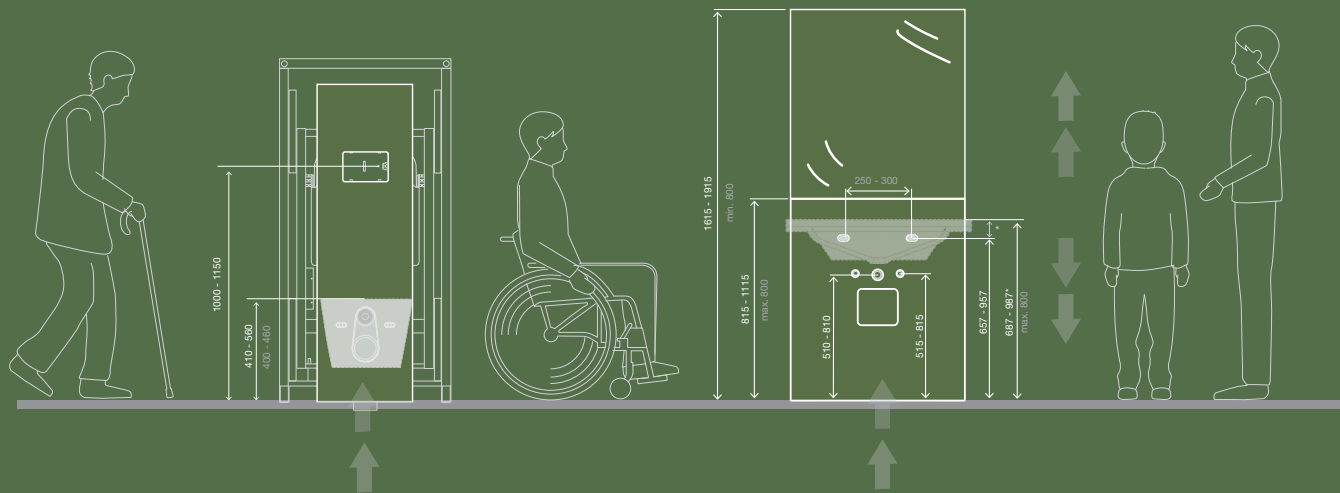

- EASY MOVE'S DIMENSIONAL RANGE
- DIMENSIONAL RANGE ACCORDING TO STANDARDS

FINISHES AVAILABLE

The product is available in both black and white tempered glass with 6mm of thickness.

FLEXIBLE OUTLET BEND

This is the component responsible for connecting the Easy Move to the sewer. Made of EPDM, a resistant plastic to the continuous, with a width of 150mm.