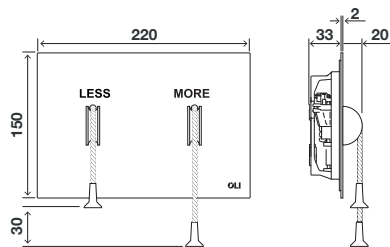

LESS IS MORE

Mechanical flush plate

reddot winner 2021

GENERAL FEATURES

- Design by Architect Alessio Pinto;
- Mechanical actuation;
- Stainless steel material;
- Nylon cords on grey;
- Mechanical actuation;
- Front application;
- Low actuation force <17 N;
- 2mm thick.