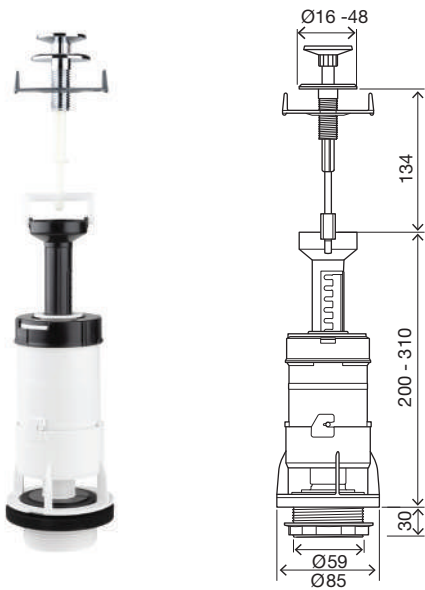

ECO TIRETTE

Outlet valve

GENERAL FEATURES

- Single flush outlet valve;
- Universal top pull button position;
- Mechanical actuation <20N;
- High flow rate flush;
- Adjustable telescopic overflow pipe;
- Easy installation and maintenance;
- EPDM seal.

INCLUDES

- Ceramic cistern fixation system to the WC toilet;
- WC toilet seal foam (that compensates the ceramic irregularity);
- Chrome pull button for cisterns with lid holes from Ø16 to Ø40mm.

- cod. **886387** Box for high ceramic tanks
- cod. **886378** Box