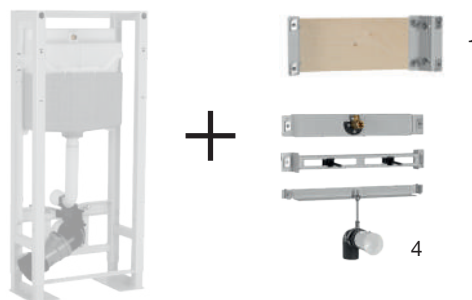

TOILET + WAHSBASIN WITH WALL MOUNTED TAP

TOILET + WASHBASIN

TOILET + URINAL

TOILET + URINAL WITH FLUXOMETER

1

2

WALL TAP/CONCEALED FLUSH VALVE

- Compatible with all taps and urinal concealed flush valve;
- Adjustable mounting wood panel;
- Fixing material.