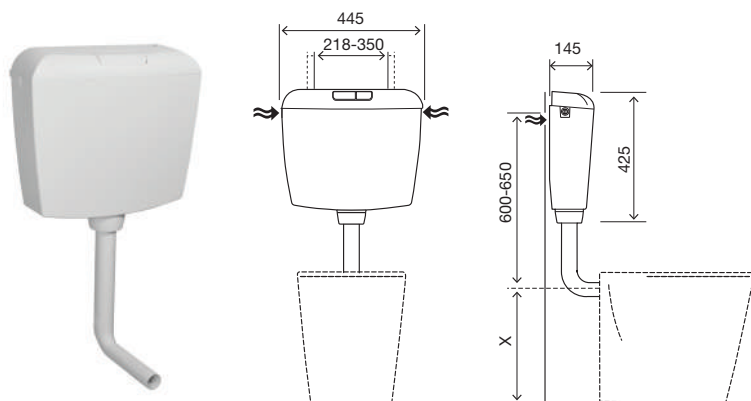

SPECIFIC FEATURES

- Dual flush 6/3L (adjustable to 9/4L in the outlet valve);
- Medium/low level installation;
- Acoustic and anti-condensation internal lining;
- Silent inlet valve;
- Adjustable wall fixation system;
- Water supply connections three positions**;
- EN 14055 CE marking;
- White PS material;
- 145mm thick.

** To connect the water in the back position it is necessary to purchase a flexible or elbow connection.

INCLUDES

- Flush pipe Ø50/40;
- Wall fixation accessories;
- Toilet connection rubber seal.

* We recommend using chlorine-free liquid detergents with a viscosity between 150 and 300 cp (at 20°C). cp stands for "centipoise", a unit of measurement for viscosity.

cod. **124427** White

cod. **154961** OLIPure White