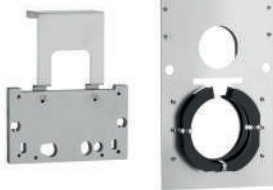

- The ideal solution for overcoming obstacles;
- For use with Expert Plus and Quadra Plus cisterns, you must also purchase the pipe with 021266.

COD

622401

Flexible pipe extension 613mm

THE STOP FIRE CAN BE A DECISIVE ELEMENT IN A FIRE SAFETY STRATEGY.