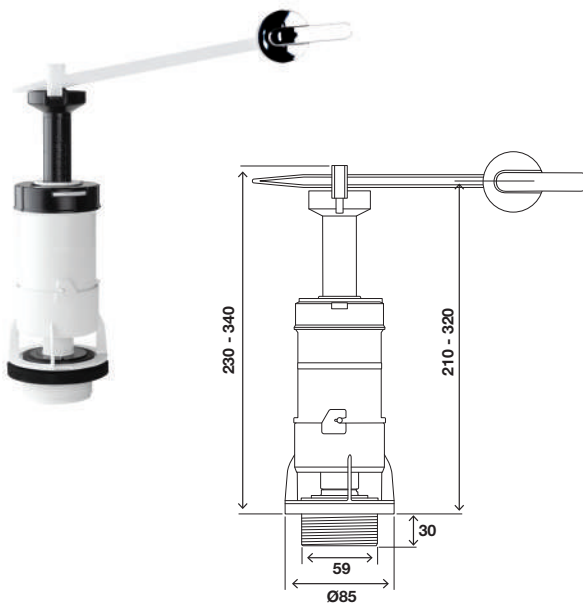

HANDLE

Outlet valve

GENERAL FEATURES

- Single flush outlet valve;
- Universal front handle button position;
- Mechanical actuation <20N;
- High flow rate flush;
- Adjustable telescopic overflow pipe;
- Easy installation and maintenance;
- EPDM seal.

INCLUDES

- Ceramic cistern fixation system to the WC toilet;
- WC toilet seal foam (that compensates the ceramic irregularity);
- Chrome handle button for cisterns with Ø16 hole.

- cod. **886428** box Pilette 43
- cod. **887294** box