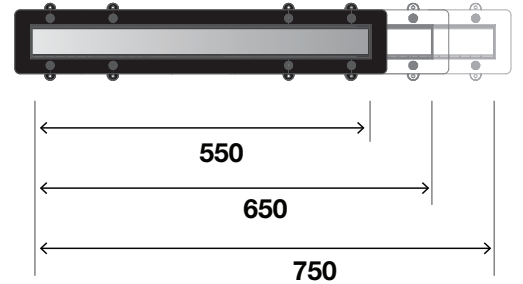

Suitable for persons with reduced mobility

Easy installation and maintenance

ADJUSTABLE FEET

ANTI-ODORS
Dry Siphon

WATERPROOFING
Includes butyl roll.

HAIR FILTER

HORIZONTAL SIPHON Ø50MM

AVAILABLE IN SIZES: 550/650/750