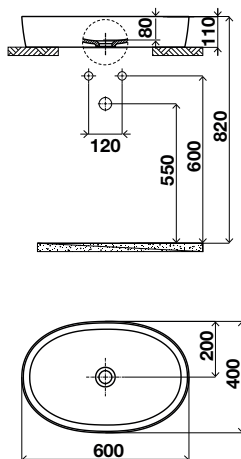

- cod. **RF10100890038** White
- cod. **RF10100890039** White pearl matte
- cod. **RF10100890040** Black matte
- cod. **RF10100890041** Cappuccino matte

COMBINATION

See page 226.

SERENNA

GENERAL FEATURES

- Material: Vitreous China;
- Colour: white, black matte, cappuccino matte;
- Shape: Oval;
- Thickness: 5mm;
- No hole for tap or overflow;
- Without tap hole and overflow;
- CE Marking: EN 14688.