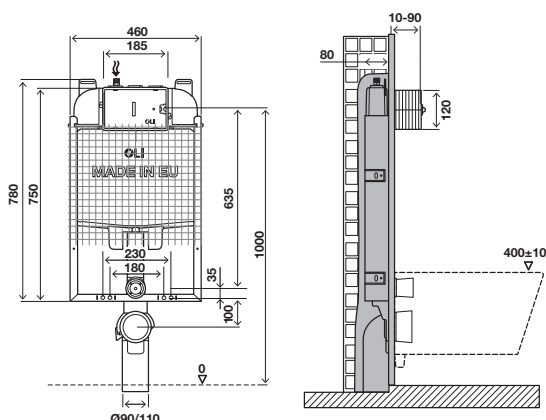

OLI74 PLUS

Simflex

SPECIFIC FEATURES

- Compatible with all wall-hung toilets;
- Brick-wall installation;
- 80mm thick.

- cod. **885069** Mechanic Nano
- cod. **884228** Pneumatic Nano
- cod. **601901** Mechanic Azor
- cod. **002332** Pneumatic Azor