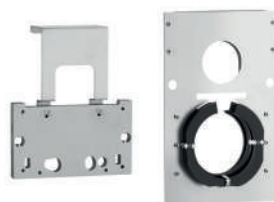

THE STOP FIRE CAN BE A DECISIVE ELEMENT IN A FIRE SAFETY STRATEGY.

- Application for flush plates and in wall-cisterns;
- Steel painted with polyester powder fitted with special intumescent inserts
- 27% mineral graphite and rated B2 according to DIN 4102;
- Compliant with EN 13501-2:2'16;
- Compatible with: OLI74 Plus, OLI120 Plus, QUADRA Plus and EXPERT Plus*;
- Compatible with: Glam, Globe and Plain flush plates.

COD

879808

Stop Fire