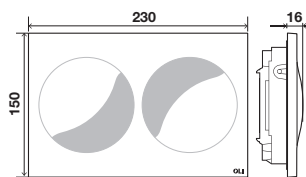

Note: compatible only with OLI120 plus.

INCLUDES

- LAKE toilet with sensor;
- Seat & cover;
- Power supply included.

MOON
No-touch flush plate

GENERAL FEATURES

- One-piece in white or black ceramic material;
- No-touch actuation through capacitive sensors;
- Hygienic and easy to clean;
- Compatible with Hydroboost or AC system;
- Anti-error electronic connections;
- Waterproof connectors;
- 16mm thick.