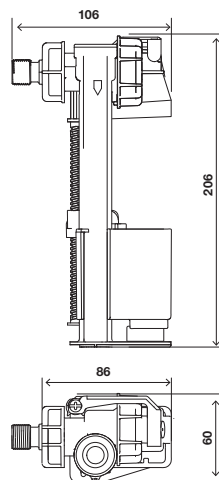

OLI ONE

Inlet valve

GENERAL FEATURES

- Compatible with in-wall cisterns, exposed and ceramic cisterns, adaptors for competitors compatibility;
- Side water connection with 3/8" brass or 3/8" plastic;
- Delayed refilling inlet valve: it starts after the outlet valve is in the close position;
- Silent inlet valve, class I;
- High performance on dirty waters;
- Counter pressure closing system (hydraulic);
- Effective with any flow pressure:
- Dynamic pressure functioning range: 0.5-10bar;
- Maximum static pressure: 16bar;
- Anti-backflow function.

cod. **884379** OLI ONE