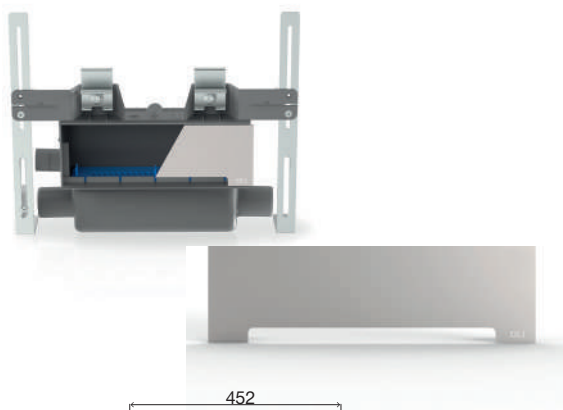

Corpo

GENERAL FEATURES

- Matte brushed stainless steel grate;
- Minimum installation height: 70mm;
- Condensate discharge systems for integrated air conditioning systems;
- Siphon body made of ABS for better adhesion to the pre-mounted waterproof membrane;
- High flow rate: 0.6 l/s (36 l/min);
- High resistance to odors: 290 Pa (200 Pa requested);
- For installation in walls thicker than 11 cm;
- Ideal for people with reduced mobility.

INCLUDES:

- Siphon + body + grate;
- Membrane;
- Hair filter;
- Body;
- Grate.

cod. **OB30000000201** 30 Matte