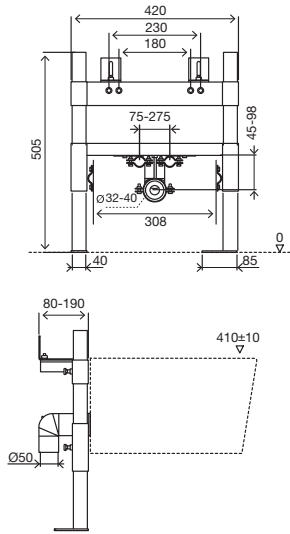

BIDET

Sanitarblock

SPECIFIC FEATURES

- Frame for wall-hung bidet;
- Brick-wall or drywall installation;
- Frame tested for a 400kg load;
- Adjustable attachment plates;
- 80mm thick.

INCLUDES

- Bidet fixing material;
- Frame fixing material;
- Outlet bend Ø 40 32/50.

cod. **008908**