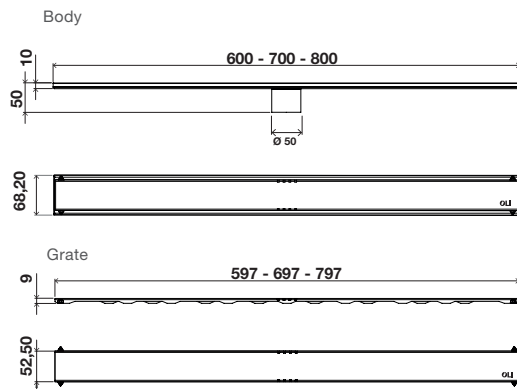

GENERAL FEATURES

- Stainless steel Grate (AISI 304);
- Finish: brushed, matte black lacquered and gold PVD;
- Easy installation;
- Connection with pressure fitting;
- Waterproofing included;
- Ideal for people with reduced mobility.

Siphon :

- ABS siphonic Siphon ;
- Ø40 mm Siphon outlet.
- Flow rate >28 L/min.

KIT INCLUDES:

- Siphon + body + Grate;
- Membrane without adaptor (1.5Mx2M);
- Hair filter.
- Body
- Grate

cod.	OB30000041830	600
cod.	OB30000041831	700
cod.	OB30000041832	800
cod.	OB30000051830	DARK 600
cod.	OB30000051831	DARK 700
cod.	OB30000051832	DARK 800
cod.	OB30000061830	Gold 600
cod.	OB30000061831	Gold 700
cod.	OB30000061832	Gold 800