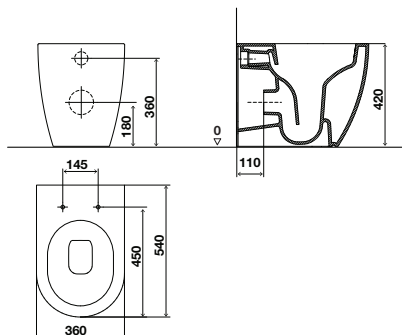

LAKE

back to wall toilet

GENERAL FEATURES

- Material: Vitreous China;
- Rim-Off, no rim;
- Sewer outlet: Horizontal connection to the wall (P-Trap);
- Water inlet and sewer outlet connections with internal glazing;
- Semi-concealed fixation;
- Flush volume: 5L;
- CE Marking.