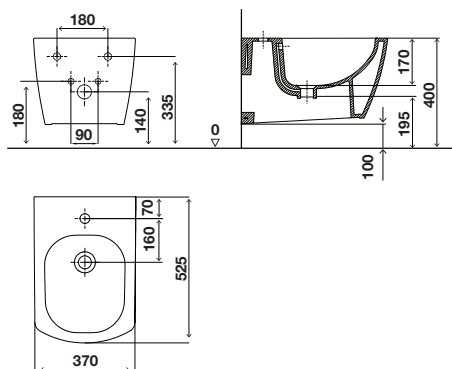

RIVER

White wall-hung bidet

GENERAL FEATURES

- Material: Vitreous China;
- Shape: Rectangular;
- Concealed fixing;
- CE Marking.

cod. **RC20200888245** White