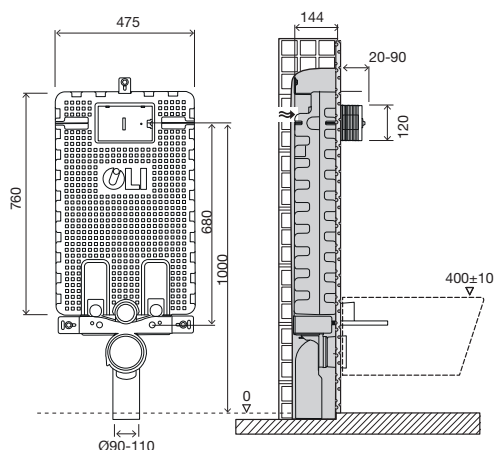

OLI120 PLUS

Block

SPECIFIC FEATURES

- Compatible with all wall-hung toilets;
- Brick-wall installation;
- Robust EPS coating that completely encloses the cistern and allows for faster installation;
- 144mm thick;
- Better sound isolation.

- cod. **885050** Mechanic Nano
- cod. **885053** Pneumatic Nano
- cod. **151339** Mechanic Azor
- cod. **154076** Pneumatic Azor