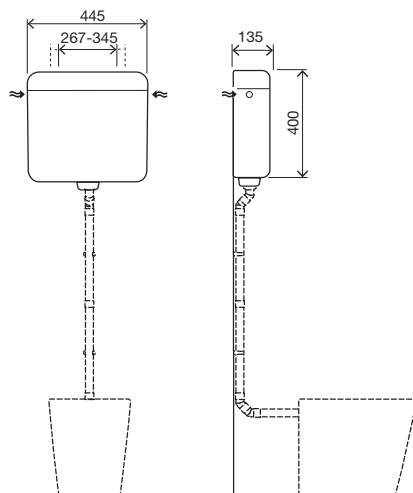

TOPAZIO

High position

SPECIFIC FEATURES

- High level exposed tank with single flush 9L (adjustable to 6L in the inlet valve);
- Actuation in the Lid push button or pneumatic button (pneumatic push buttons page 142);
- High/Medium/low level installation;
- Acoustic and anti-condensation internal lining;
- Silent inlet valve;
- 135mm thick;
- Adjustable wall fixation system;
- Water supply connections Three positions;
- EN 14055 CE marking;
- White PS material.

INCLUDES

- Wall fixation accessories.

cod. **413781** High position