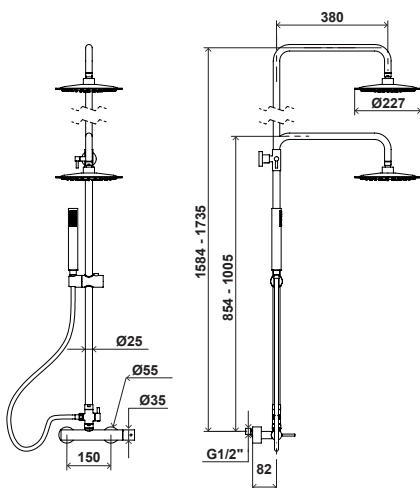

OCEAN
Rainshower

GENERAL FEATURES

- Material: Stainless steel.

INCLUDES

- Integrated arm with circular shower;
- Hand and ceiling shower, with built-in flow regulator;
- Shower holder;
- Flexible hose;
- Integrated inverter;
- Installation accessories.

- cod. **OA10000000080** Polished chrome
- cod. **OA10000000081** Black matte
- cod. **OA10000000348** Gold
- cod. **OA10000000347** White gold
- cod. **OA10000000350** Gun metal
- cod. **OA10000000349** Copper