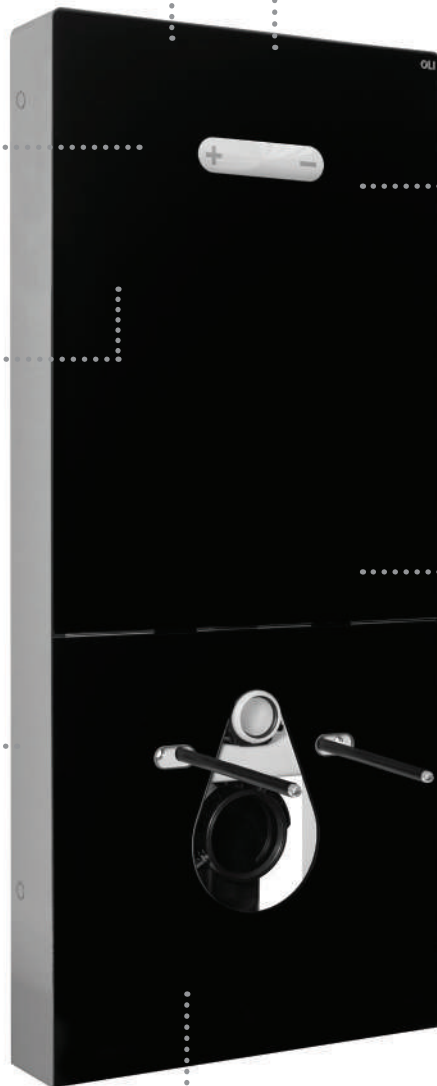

PLUS
Saves up to 9l of water per day

STAINLESS STEEL EDGE
One piece, brushed stainless steel frame

SUPPORTS UP TO 400KG

5 POSSIBLE WATER CONNECTIONS

Multiple water connections allow a higher adaptability to the installation requirement