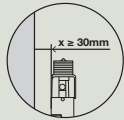

*Note: For top application, ensure a minimum distance between the finished wall and the flush plate of 30mm.

GENERAL FEATURES FOR ALL VERSIONS

- Dual flush 6/3L in-wall cistern (adjustable to 4/2L or 7/3L);
- Top or front actuation/access;
- Cistern made of polypropylene (PP), highly resistant to ambient temperatures;
- Mechanic or pneumatic actuation;
- Upon request some versions compliant with: Sai-Watermark/NF/Belgaqua/KIWAUK/WRAS certification;
- EN 14055 CE marking;
- Brick-wall installation;
- Lower/under bench installation possible;
- Inlet valve with delayed and silent opening PLUS system;
- 150mm thick.