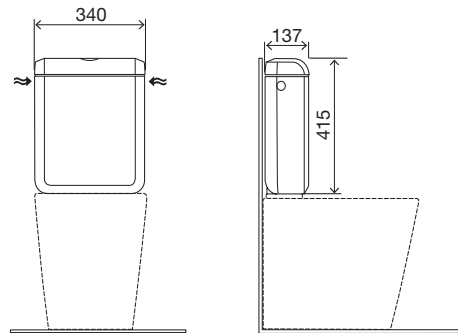

ONIX PLUS

Medium-low/Close coupled application

SPECIFIC FEATURES

- Dual flush 6/3L (adjustable to 4/2L in the outlet valve);
- Medium installation or close couple;
- Acoustic and anti-condensation internal lining;
- Delayed refilling inlet valve;
- Silent inlet valve;
- Water supply connections Three positions;
- Some versions compliant with: KIWA;
- EN 14055 CE marking;
- White PS material;
- 137mm thick.

* To connect the water in the back position, it is necessary to purchase a flexible or elbow connection

INCLUDES

- Close couple fixation kit;
- Flush pipe Ø50/40 for medium level installation;
- Wall fixation accessories;
- Toilet connection rubber seal.

cod. **340221** Medium-low/Close coupled application