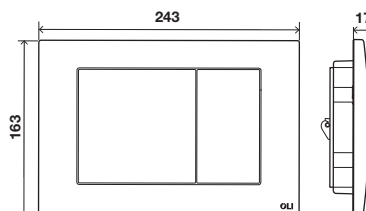

- cod. **656006** Matte chrome
- cod. **656004** Polished chrome

GENERAL FEATURES

- Zamac material;
- Mechanical actuation;
- Actuation force < 20 N;
- Anti-theft;
- 17mm thick.

RIA

Mechanical flush plate