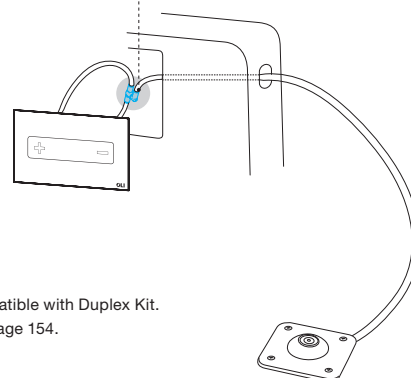

Compatible with Duplex Kit.
See page 154.