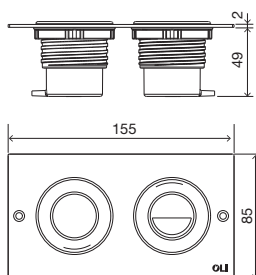

MINI TREND*

Pneumatic flush plate

GENERAL FEATURES

- Polished chrome stainless steel material;
- Pneumatic actuation;
- For drywall installations;
- Anti-theft;
- Pneumatic connectors supplied;
- An inspection plate should be applied to ensure the access to the cistern*;
- 2mm thick.

cod. **605294** Polished chrome