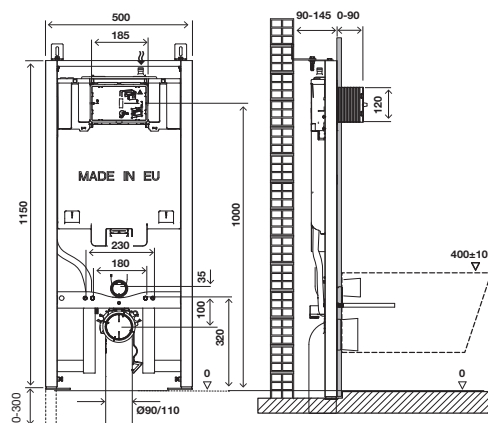

SPECIFIC FEATURES

- Compatible with all wall-hung toilets (6/3 litres version);
- Installation in brick-wall, thin wall or plasterboard;
- Easy and quick installation;
- Adjustable waste pipe curve in depth;
- Height adjustable from 0 to 300 mm;
- 90mm thick.