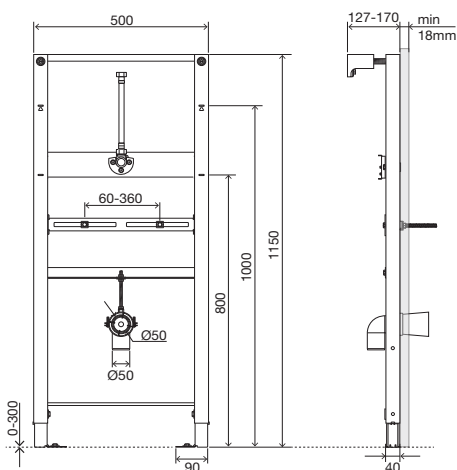

Urinal
Sanitarblock

SPECIFIC FEATURES

- Frame for wall-hung urinals;
- Brick-wall or drywall installation;
- Easy and quick installation with Fast-Fit system;
- Frame tested for a 130kg load;
- Height adjustable from 0 to 200mm;
- Adjustable attachment plates;
- The flush valve has to be installed before closing the wall;
- One man assembly;
- Flush valve not Included;
- 120mm thick.

INCLUDES

- Frame fixing material;
- Outlet bend Ø 50/50;
- G ½" fitting for tap connection (adjustable);
- ½" flexible hose.