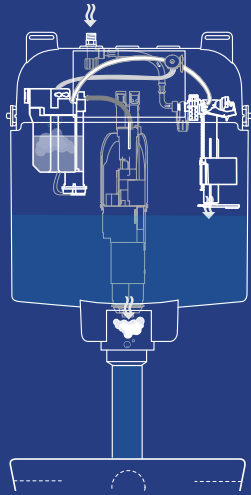

MAXIMUM HYGIENE, MAXIMUM FRESHNESS