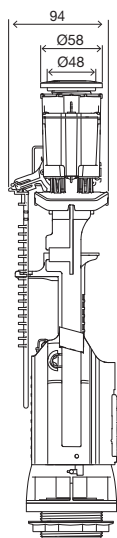

GENERAL FEATURES

- No-touch actuation through hand proximity, built-in infrared sensor;
- Powered by 6 AA batteries (not included);
- Low battery indication via LED signaling;
- Dual flush valve with half and full flush volume regulation;
- Infrared sensor with detection up to 50mm;
- Selection of the discharge through the occlusion time of the infrared sensor;
- Application of the universal top infrared sensor, which does not block the ceramic cover;
- Silent close;
- Telescopic overflow pipe;
- Silicone seal;
- Easy installation and maintenance (click system);
- Certified in accordance with NF and SAI norms.

INCLUDES

- Accessories for fixing the ceramic tank to the toilet;
- Sponge for sealing between the ceramic tank and the toilet (which compensates for ceramic irregularities);
- Chrome sensor button, compatible with ceramic lid holes between Ø38 and Ø50mm;
- Battery holder and box with IP67 protection rating.

cod. **884595** box