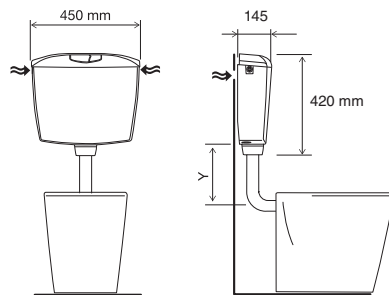

SMERALDO

Medium-low Position

Y	MIN	MAX
Ø40	90	332

SPECIFIC FEATURES

- Dual flush 6/3L;
- Medium/low level installation;
- Acoustic and anti-condensation internal lining;
- Silent inlet valve;
- Adjustable wall fixation system;
- Water supply connections three positions;
- EN 14055 CE marking;
- White PS material;
- 145mm thick;
- ½" plastic connection.

INCLUDES

- Flush pipe Ø50/40;
- Wall fixation accessories;
- Toilet connection rubber seal.

cod. **012220** Medium-low position