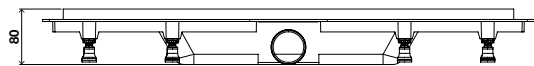

OLIFILO STANDARD

550-650-750

GENERAL FEATURES

- Stainless steel grate (AISI 304);
- Finish: Brushed and black lacquered;
- Height adjustable;
- Waterproofing included;
- PVC connection Ø50mm;
- Ideal for persons with reduced mobility.

Siphon :

- Dry Siphon , siphonic, in polypropylene (PP);
- Ø50 mm Siphon outlet.
- Evacuation flow rate 0.4 L/s.

Kit includes:

- Siphon + Grate;
- Membrane without adaptor (1.5Mx2M);
- Butyl roll;
- Hair filter;
- 4 support legs.

cod.	OB30000041055	550
cod.	OB30000041065	650
cod.	OB30000041075	750
cod.	OB30000045076	550 Black
cod.	OB30000045077	650 Black
cod.	OB30000045078	750 Black