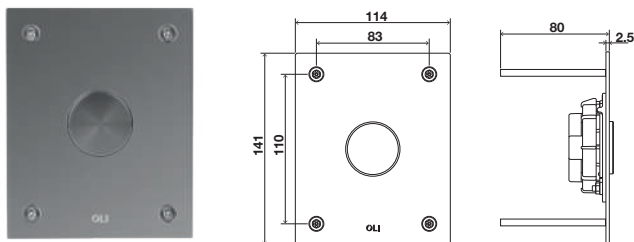

Note: Compatible with AC version cisterns or mechanical cisterns + AC conversion kit.

COMBINATION

DOWNLOAD THE OLI IR APP

BLINK Urinal

Mechanical flush plate

GENERAL FEATURES

- Stainless steel flush plate;
- Single flush;
- Mechanically actuated urinal plate for flush valve;
- Anti-theft;
- TORX security screws (+bit);
- The flush valve has to be installed before closing the wall;
- Compatible with URINAL Sanitarblock and OLI120 Double Frame wc/urinal/washbasin;
- 2.5mm thick.