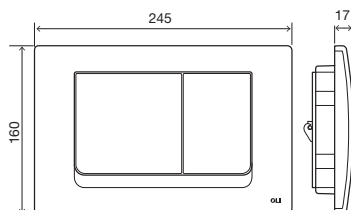

- cod. **656006** Matte chrome
- cod. **656004** Polished chrome

GENERAL FEATURES

- Zamac material;
- Mechanical actuation;
- Actuation force < 20 N;
- Anti-theft;
- 17mm thick.

RIA

Mechanical flush plate