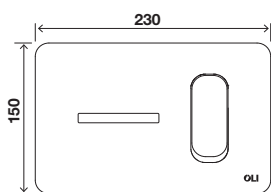

KEY NEW
Mechanical / Electronic flush plate