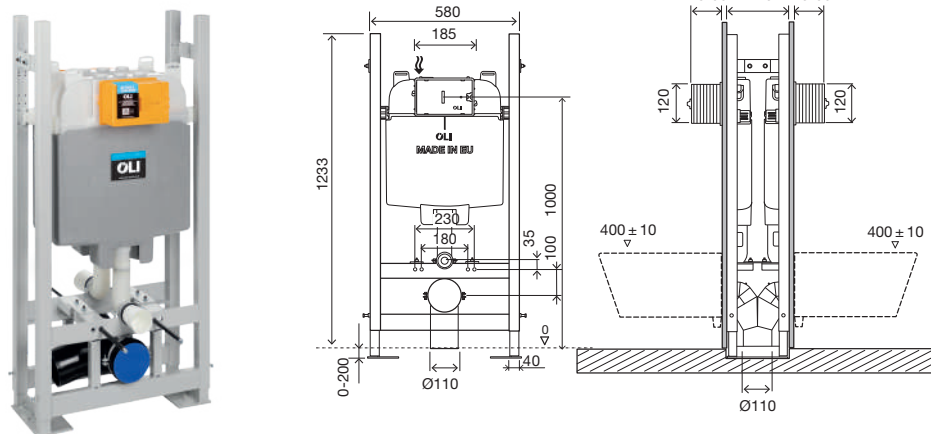

OLI74 PLUS

Free-standing Double

SPECIFIC FEATURES

- Compatible with all wall-hung toilets;
- Drywall installation;
- Frame tested for a 400kg load;
- Height adjustable from 0 to 200mm;
- Frame for back-to-back wall-hung toilet with two in-wall cisterns;
- Outlet bend Ø110;
- 240mm thick.

cod. **885061** Mechanic Nano

cod. **600859** Mechanic Azor