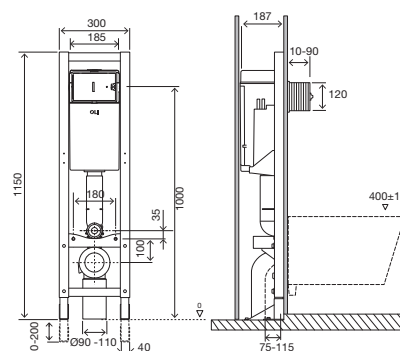

QUADRA PLUS

Free-standing

SPECIFIC FEATURES

- Compatible with wall-hung toilets with a 180mm fixation length;
- Drywall installation;
- Frame tested for a 400kg load;
- Easy and quick installation;
- Depth adjustable outlet bend;
- Height adjustable from 0 to 200mm;
- 300mm reduced width;
- 187mm thick.

1. cod. **722021** Mechanic Azor
   cod. **187103** Pneumatic Azor