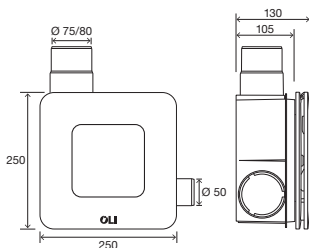

HAPPY AIR

SPECIFIC FEATURES

- High extraction capacity (80m³/h)
- Removes 30% of odours
- Removes 70% of condensation
- Melanine filter – noise reduction;
- Turns off as soon as the client turns off the switch;
- 220V/50Hz;
- Capacity 65m³/h22W 31dB;
- Capacity 80m³/h29W 35dB.