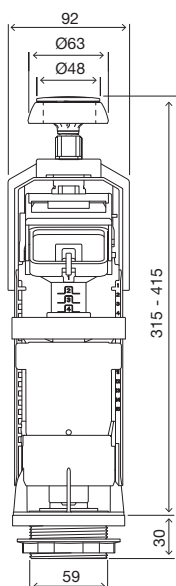

GENERAL FEATURES

- Single flush outlet valve with start/stop system;
- Universal top push button position that locks the ceramic lid;
- Allows the off center of the button on the ceramic lid (20mm on one axis);
- Mechanical actuation <20N;
- Efficient flush with high flow rate;
- Adjustable telescopic overflow pipe and adjustable lever height;
- Easy installation and maintenance (bayonet system);
- Adaptors for older mechanism ceramic support*.

INCLUDES

- Ceramic cistern fixation system to the WC toilet;
- WC toilet seal foam (that compensates the ceramic irregularity);
- Self-adjustable chrome push button with rosette for cisterns with lid holes from Ø16 to Ø60mm.

*Adaptors Included in the outlet valve FAST START/STOP. These adaptors are compatible with ROCA ceramic tanks and allow the replacement of the outlet valve without the need to remove the ceramic cistern.

cod. **886421** Bag

cod. **887291** Box*