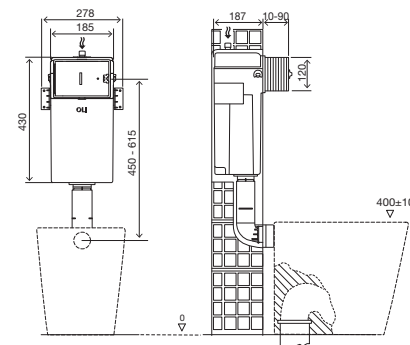

QUADRA PLUS

Direct

SPECIFIC FEATURES

- Compatible with all floor toilets;
- Brick-wall installation;
- 278mm reduced width;
- 187mm thick.

1. cod. **720002** Mechanic Azor
   cod. **037172** Pneumatic Azor