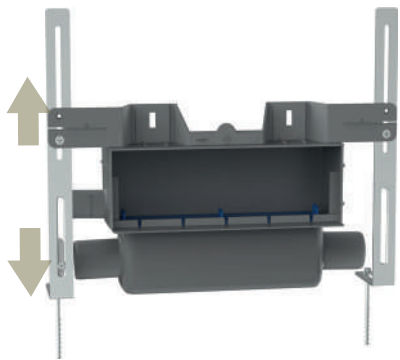

HEIGHT ADJUSTABLE FEET
Facilitates the installation process.