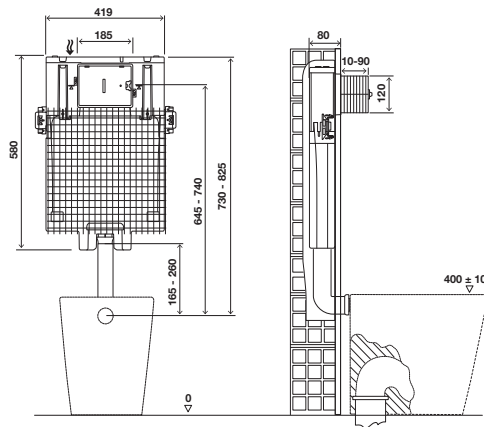

OLI80

Direct

SPECIFIC FEATURES

- Compatible with all floor mounted toilets;
- Flexible pipe height 430 to 840mm;
- Brick-wall installation;
- 80mm thick.

cod. **885070** Mechanic Nano