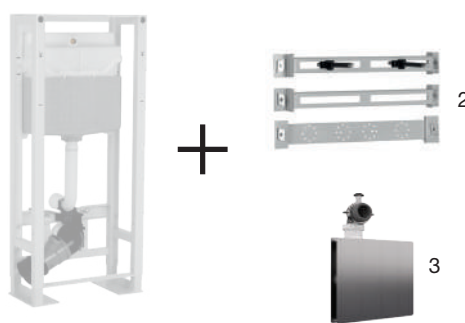

cod. 887588

OLI120 DOUBLE FRAME

WC | URINAL/WASHBASIN

SPECIFIC FEATURES

- Frame with cistern and urinal or washbasin installed back-to-back;
- Freestanding double frame;
- Wall-hung toilets up to 660mm long
- Drywall installation;
- Frame tested for a 400kg load;
- Height adjustable from 0 to 200mm;
- 240 mm thick.

TOILET + WAHSBASIN WITH WALL MOUNTED TAP

TOILET + WASHBASIN

TOILET + URINAL

TOILET + URINAL WITH FLUXOMETER

1

2

WALL TAP/CONCEALED FLUSH VALVE

- Compatible with all taps and urinal concealed flush valve;
- Adjustable mounting wood panel;
- Fixing material.