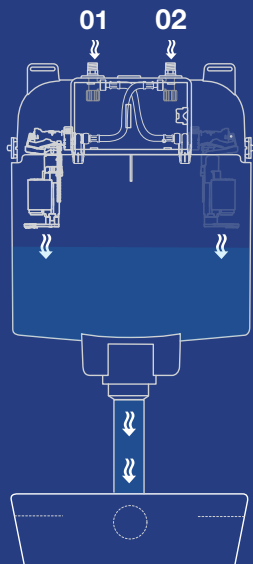

OLIpure keeps the water and the cistern components protected and is easy to refill, ensuring long life and efficiency.

HOW TO SAVE WATER IN YOUR CISTERN SYSTEM

CISTERN WITH 2 INLET VALVES

This flushing cistern is distinguished by having two water inlet valves in its architecture. One for drinking water from the mains and another for non-potable water designed for rainwater (1) but applicable to other waters (boreholes water or water wells) ensuring that only clear and filtered water (2) is used. In this way it's possible to reuse rainwater for toilet flushing, saving drinking water that is essential for human consumption. It allows a more efficient use of the water resource and a saving in the water bill.