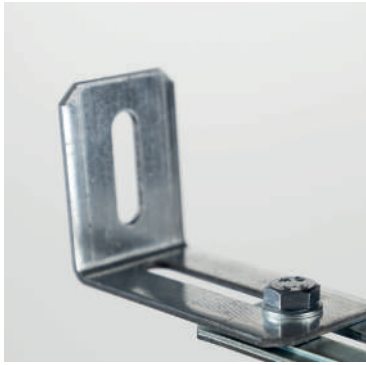

OLI74 PLUS

ADJUSTABLE METAL SUPPORT

The metal links are fixing supports to rely confidence during the installation of the cistern. Besides ensuring a higher resistance on the fixation, it increase the margin of adjustment according to the wall thickness.