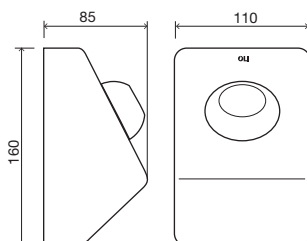

PNEUMATIC ACTUATOR FOOT OPERATED *

Pneumatic flush plate

cod. **605301** Brushed

GENERAL FEATURES

- Stainless steel material;
- Wall installation;
- Single flush;
- Pneumatic actuation;
- An inspection plate should be applied to ensure the access to the cistern;
- Anti-sliding push button;
- Anti-theft;
- 85mm thick.