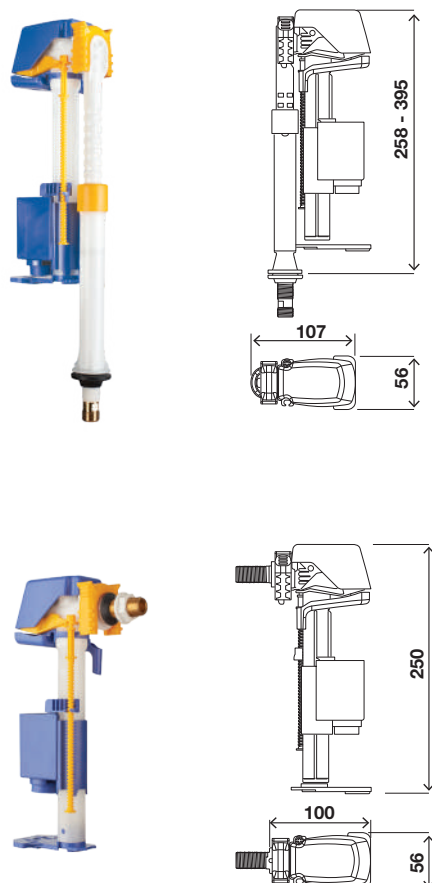

AZOR PLUS

Inlet valve

SPECIFIC FEATURES

- Delayed refilling inlet valve: it starts after the outlet valve is in the closed position;
- Side or bottom water supply with ¾" brass and ½" plastic or brass;
- Adjustable height in the bottom connection;
- Counter pressure closing system (hydraulic);
- Dynamic pressure functioning range: 0.1 – 14 bar;
- Maximum static pressure: 20 bar;
- Silent valve class I;
- Easy maintenance without the need to disconnect from the water connection;
- Anti-backflow function;
- Some versions compliant with, KIWA, UPC, NF (side version), WATERMARK or SABS.

cod. **020864** Bottom ¾" brass box

cod. **020863** Side ¾" brass box