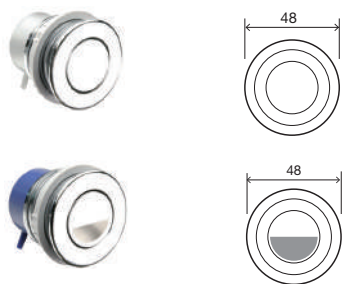

SPHERA*

Pneumatic flush plate

cod. **605274** SPHERA -
cod. **605264** SPHERA +

GENERAL FEATURES

- Polished chrome ABS material;
- Single flush;
- Pneumatic actuation;
- For drywall installations;
- An inspection plate should be applied to ensure the access to the cistern*;
- 20mm thick.