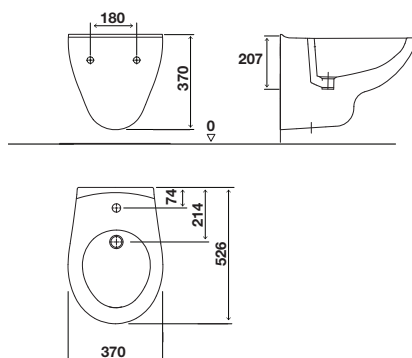

LAGOON

Bidet Wall-hung

cod. **RC20300888246** White

GENERAL FEATURES

- Material: Duroplast;
- Colour: White;
- Shape: Round;
- Antibacterial;
- Top fixation top fastening system
- Soft-close.