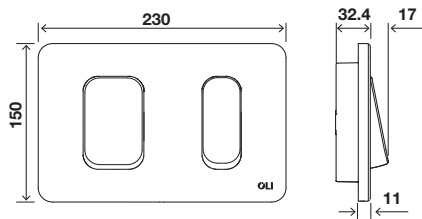

- cod. **889101** Mechanic Stainless steel brushed
- cod. **890120** Mechanic black matte

GENERAL FEATURES

- Dual flush;
- Mechanical actuation;
- Material: Brushed stainless steel;
- Finish: Brushed and PVD black matte;
- High resistance to impact and scratches;
- 11mm thick (front);
- Safe and inclusive actuation;
- Safe and inclusive system;
- Suitable for public spaces*.