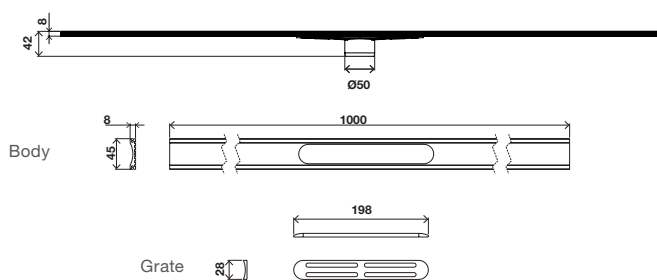

OLIFILO ADVANCED

GENERAL FEATURES

- Adjustable to the required size;
- Material: Aluminium 6063 T6;
- Colour/Finish: Chromed anodised and black (25 microns);
- High corrosion resistance;
- Grate height: 8mm;
- Outlet pipe: Ø50mm;
- Pressure fitting waterproof connection;
- Membrane with adaptor;
- Ideal for people with reduced mobility.

Siphon :

- Siphonic Siphon in ABS;
- Ø40 mm Siphon outlet;
- Evacuation flow rate: >28 L/min.

Kit includes:

- Siphon + body + Grate;
- Membrane with adaptor (1.5Mx2M);
- Hair filter.

cod. **OB30000023804**

1000

cod. **OB30000053804**

DARK 1000