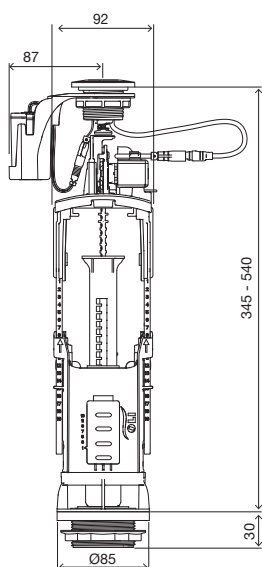

GENERAL FEATURES

- No-touch actuation through hand proximity, built-in infrared sensor;
- Powered by 6 AA batteries (not included);
- Low battery indication via LED signaling;
- Dual flush valve with half and full flush volume regulation;
- Infrared sensor with detection up to 50mm;
- Selection of the discharge through the occlusion time of the infrared sensor;
- Application of the universal top infrared sensor, which does not block the ceramic cover;
- Silent close;
- Telescopic overflow pipe;
- Silicone seal;
- Easy installation and maintenance (click system);
- Certified in accordance with NF and SAI norms.

INCLUDES

- Accessories for fixing the ceramic tank to the toilet;
- Sponge for sealing between the ceramic tank and the toilet (which compensates for ceramic irregularities);
- Chrome sensor button, compatible with ceramic lid holes between Ø38 and Ø50mm;
- Battery holder and box with IP67 protection rating.

cod. **884595** box