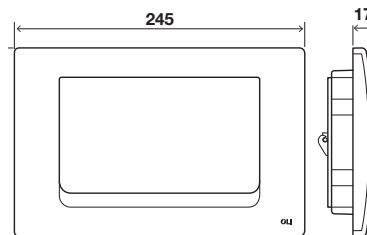

RIA START/STOP

Mechanical flush plate

- cod. **010234** White

GENERAL FEATURES

- ABS: high resistance to scratches;
- Mechanical actuation;
- Single flush;
- Actuation force < 20 N;
- 17mm thick.