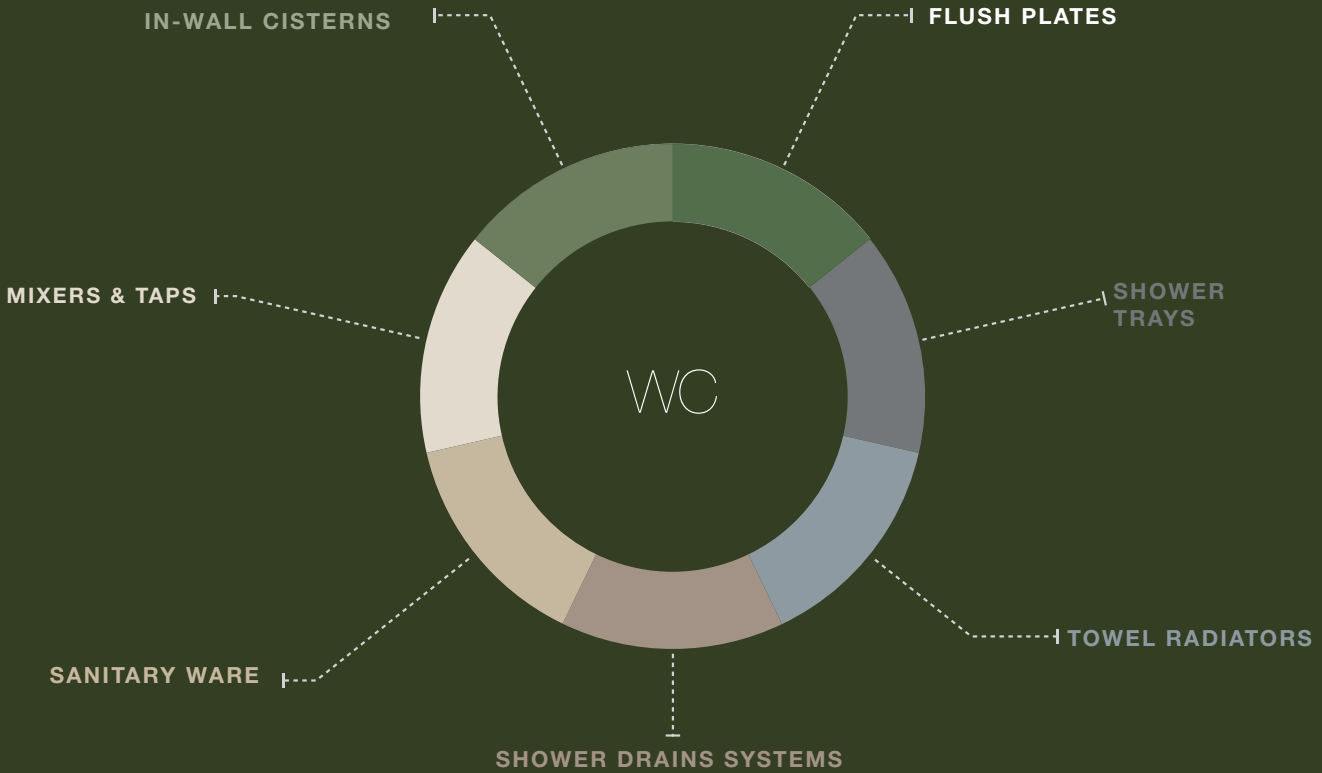

INTEGRATED SOLUTIONS

OLI sees the bathroom as a space that combines water efficiency with design and is centred on functionality. We therefore present a complete range of products for demanding bathrooms projects.

BREEAM + LEED

Solutions that can contribute to the BREEAM + LEED rating of buildings

IN-WALL CISTERNS

OLI's wide range of in-wall cisterns guarantees efficient use of water and is prepared with models that adapt to different building realities.

FLUSH PLATES

With different shapes, finishes and actuations, OLI offers a complete and differentiated range of flush plates.

SANITARY WARE

A range that combines design and water performance. Equipped with Rim-off technology and quality glazing, the sanitary ware range has a refined design that adapts to any bathroom.

SHOWER DRAINS SYSTEMS

OLI offers a range of shower drains systems with different technologies that provide accessibility and comfort in the bathroom. Whether on the floor or in the wall, OLI's solutions ensure effective water drainage.