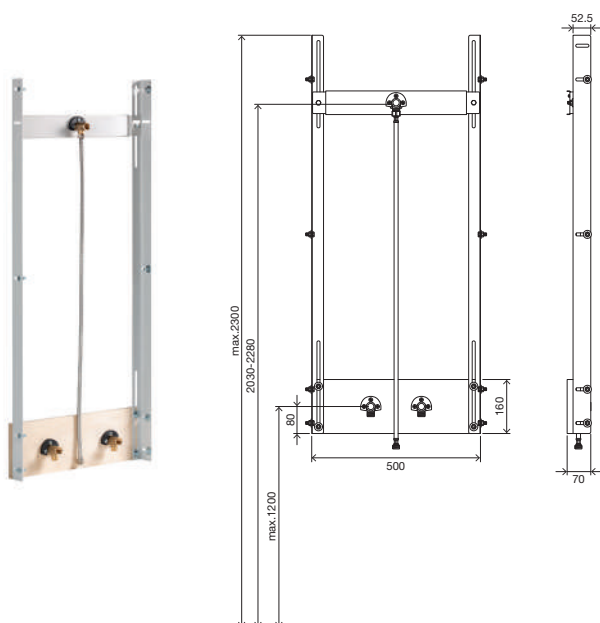

INCLUDES

- Washbasin fixing material;
- Frame fixing material;
- Outlet bend \varnothing 40mm 32 / 50mm;
- Two G 1/2 fittings for water connection.

cod. 881857

SHOWER FRAME

Sanitarblock

SPECIFIC FEATURES

- Frame for shower and taps;
- Brick-wall or drywall installation;
- 70mm thick;
- Height adjustable;
- Adjustable attachment plate.