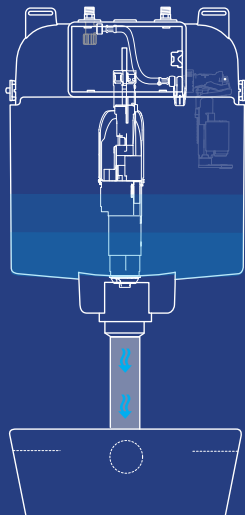

CISTERN WITH 2 INLET VALVES

This flushing cistern is distinguished by having two water inlet valves in its architecture. One for drinking water from the mains and another for non-potable water designed for rainwater (1) but applicable to other waters (boreholes water or water wells) ensuring that only clear and filtered water (2) is used. In this way it's possible to reuse rainwater for toilet flushing, saving drinking water that is essential for human consumption. It allows a more efficient use of the water resource and a saving in the water bill.