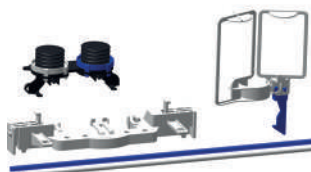

ACCESSORIES IN-WALL CISTERNS QUADRA PLUS

- 2 pneumatic pipes with 1.5m length;
- Outlet valve pneumatic anchors;
- Pneumatic bellows.

COD

101773

Pneumatic Conversion Kit