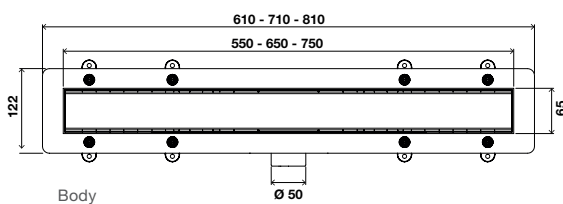

OLIFILO STANDARD

550-650-750

GENERAL FEATURES

- Stainless steel grate (AISI 304);
- Finish: Brushed and black lacquered;
- Height adjustable;
- Waterproofing included;
- PVC connection Ø50mm;
- Ideal for persons with reduced mobility.

Siphon :

- Dry Siphon , siphonic, in polypropylene (PP);
- Ø50 mm Siphon outlet.
- Evacuation flow rate 0.4 L/s.

Kit includes:

- Siphon + Grate;
- Membrane without adaptor (1.5Mx2M);
- Butyl roll;
- Hair filter;
- 4 support legs.

cod.	OB30000041055	550
cod.	OB30000041065	650
cod.	OB30000041075	750
cod.	OB30000045076	550 Black
cod.	OB30000045077	650 Black
cod.	OB30000045078	750 Black