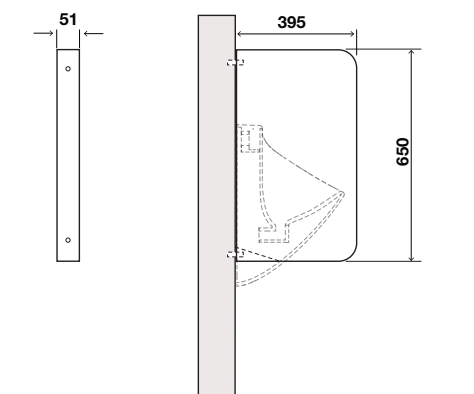

CERAMIC DIVIDER

GENERAL FEATURES

- Material: Vitreous China;
- Hidden fixing;
- Shape: Rectangular;
- Compatible with the Easy structure.

INCLUDES

- Installation accessories.

cod. **RE30100889764** White
cod. **RE30100889765** Black