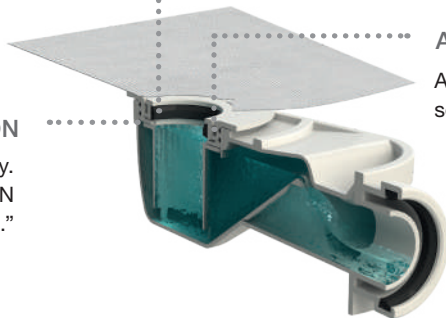

ANTI-BACKFLOW

Anti-backflow system and secondary drainage.

HYDRAULIC SIPHON

“Drainage efficiency. Flow rate > 28L/min (EN 1253).”

INSTALLATION EXAMPLE