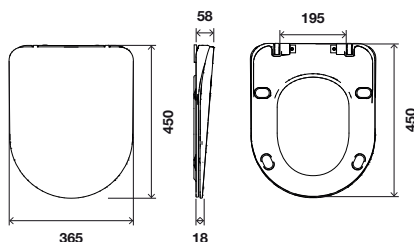

cod. **RD10000888360** White

cod. **RD10000888361** Black

SEAT & COVER COVER 06

Matte white pearl and cappuccino matte

GENERAL FEATURES

- Material: Duroplast;
- Shape: Round;
- Slim seat;
- Antibacterial;
- Top fixation top fastening system;
- Soft-close.