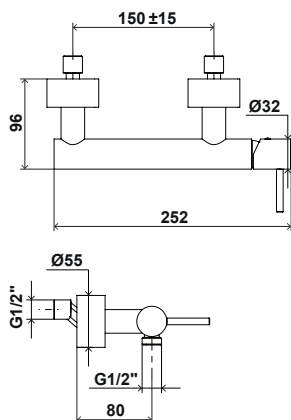

GENERAL FEATURES

- Brass body;
- Ø25mm standard cartridge;
- Flexible hose in stainless steel;
- Hand shower and holder in ABS with flow regulator.

INCLUDES

- Installation accessories;
- Hand shower and holder.