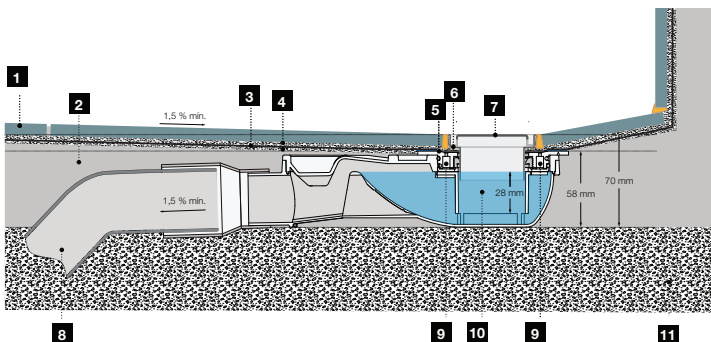

INSTALLATION EXAMPLE

1	Floor	7	Grate
2	Mortar plaster with slope	8	Ø50mm drainage pipe
3	Membrane	9	Secondary drainage
4	C2 cement adhesive	10	Siphon body with water retention
5	Butyl band	11	Slab
6	Linear tray