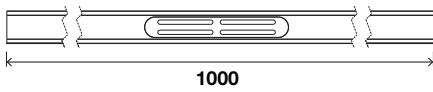

CUSTOMIZABLE SOLUTION

Adjustable size.

SIPHONIC SIPHON

Siphon with 58mm height, with a design that provides efficient drainage (28 l/min), cleaning and maintenance.