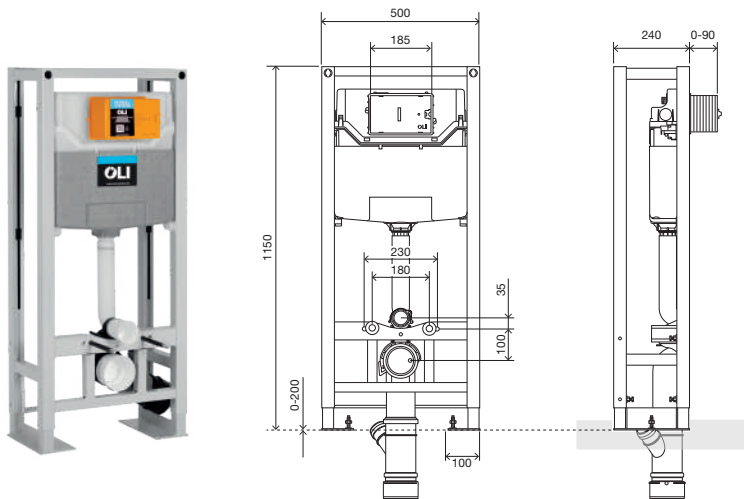

cod. 887588

OLI120 DOUBLE FRAME

WC | URINAL/WASHBASIN

SPECIFIC FEATURES

- Frame with cistern and urinal or washbasin installed back-to-back;
- Freestanding double frame;
- Wall-hung toilets up to 660mm long
- Drywall installation;
- Frame tested for a 400kg load;
- Height adjustable from 0 to 200mm;
- 240 mm thick.