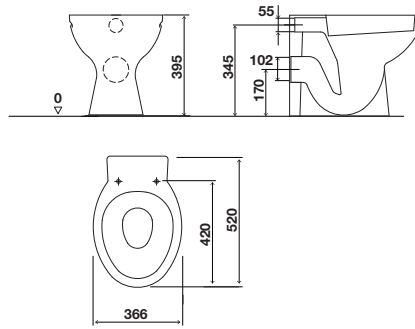

GENERAL FEATURES

- Material: Duroplast;
- Colour: White;
- Shape: Round;
- Antibacterial;
- Top fixation top fastening system
- Soft-close.

LAGOON

back to wall toilet

GENERAL FEATURES

- Material: Vitreous China;
- Sewer outlet: Horizontal connection to the wall (P-Trap);
- Water inlet and sewer outlet connections with internal glazing;
- Semi-concealed fixation;
- Flush volume: 6L/ 4L;
- CE Marking: EN.