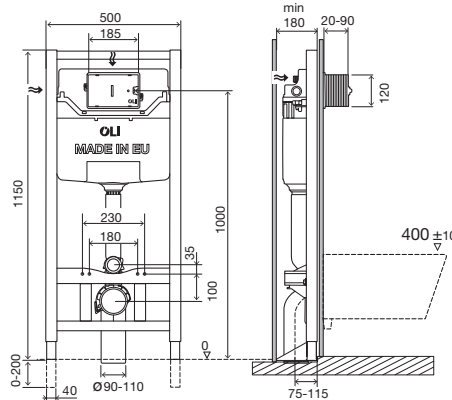

OLI120 PLUS

Free-standing

SPECIFIC FEATURES

- Compatible with all wall-hung toilets;
- Drywall installation;
- Frame fixed to the floor;
- Depth adjustable outlet bend;
- Frame tested for a 400kg load;
- Height adjustable from 0 to 200mm;
- 180mm thick.

cod. **099952** Mechanic Azor

cod. **099951** Pneumatic Azor

cod. **885847** Mechanic NF Azor