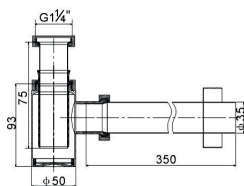

- Compatible with automatic flush valve and clic-clac;
- Material: stainless steel;
- Finish: Polished chrome or black matte.

INCLUDED

- Installation accessories.

COD.

OA20000000030	Bidet siphon
OA20000000031	Bidet siphon Black matte