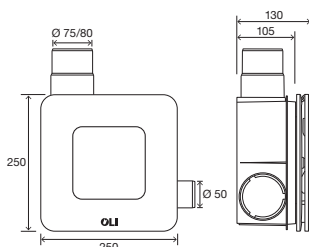

HAPPY AIR

SPECIFIC FEATURES

- High extraction capacity (80m³/h);
- Removes 30% of odours;
- Removes 70% of condensation;
- Melanine filter – noise reduction;
- Turns off as soon as the client turns off the switch;
- 220V/50Hz;
- Capacity 65m³/h22W 31dB(A);
- Capacity 80m³/h29W 35dB(A).

cod. 887583