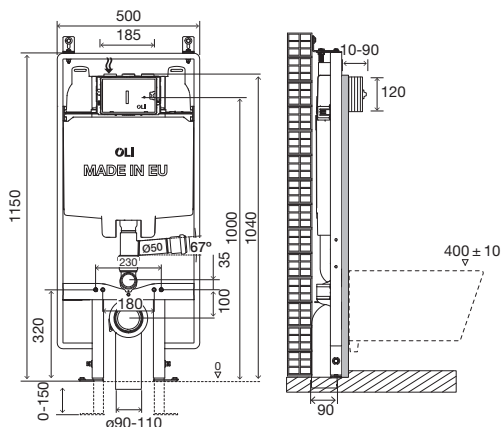

OLI74 PLUS HAPPY AIR

S90 Sanitarblock

cod. 881821 Azor

SPECIFIC FEATURES

- Compatible with all wall-hung toilets;
- Flush pipe for happy air system;
- Brick-wall or drywall installation;
- Frame tested for a 400kg load;
- Depth adjustable outlet bend;
- Height adjustable from 0 to 150mm;
- 90mm thick.

HAPPY AIR