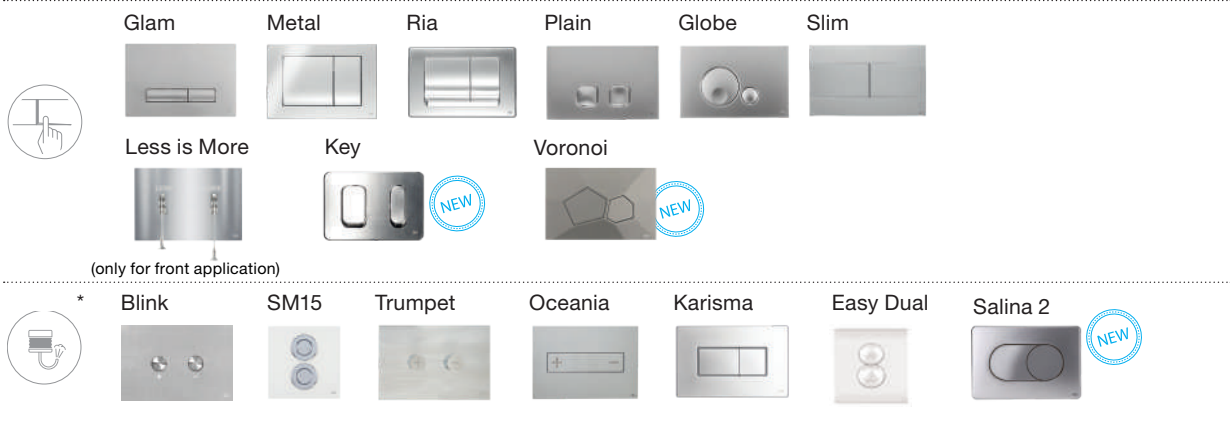

*With the respective transformation kits.