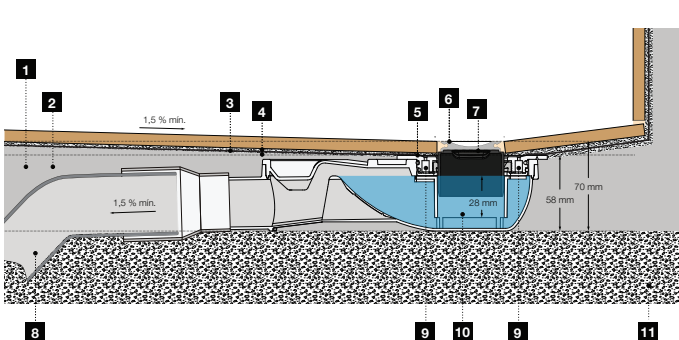

1	Floor	7	Hair collector
2	Mortar plaster with slope	8	Ø50mm drainage pipe
3	Membrane	9	Secondary drainage
4	C2 cement adhesive	10	Siphon body with water retention
5	Butyl band	11	Slab
6	Linear tray