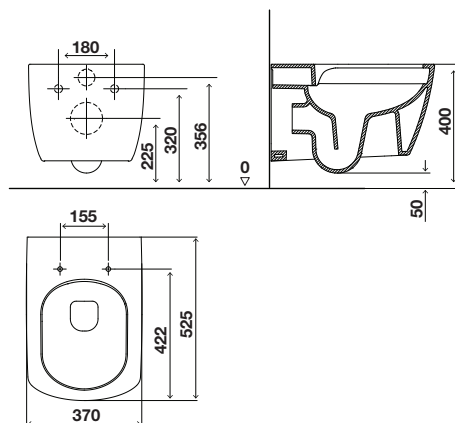

SEAT & COVER WITH
TAKE-OFF system for perfect cleaning

strong seat cover with
SOFT-CLOSE SYSTEM

RIVER

White wall-hung toilet

GENERAL FEATURES

- Material: Vitreous China;
- Rim-Off, no rim;
- Sewer outlet: Horizontal connection to the wall (P-Trap);
- Water inlet and sewer outlet connections with internal glazing;
- Concealed fixation;
- Flush volume: 6L;
- CE Marking.