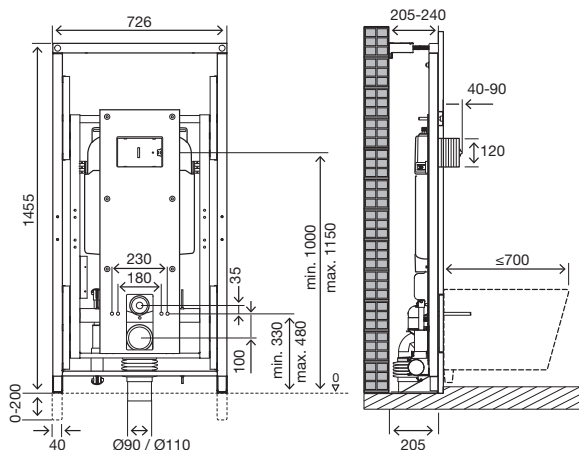

EASY MOVE WC

GENERAL FEATURES

- Adjustable frame with OLI74 Plus dual flush cistern 6/3L;
- Ergonomic system that is adjustable in height by 150mm;
- Compatible with all wall-hung toilets;
- Silent electric engine;
- Power supply: 220V/110 (50/60Hz);
- Power: 120 Watt;
- Insulation rating: IP66;
- Movement velocity of: 28mm/s;
- Push power: 6000N (ca 600kgf);
- Traction power 3000N (ca 300kgf);
- Limit switch;
- Frame tested for a 400kg load;
- Easy and quick installation with fast fit system;
- Available tempered glass front cover in black or white (6x400x1345mm);
- Frame and glass are sold separately;
- Flush plate and glass not included.

INCLUDES

- Wireless remote control;
- Wall-fixing material and toilet fixing material;
- Inlet and outlet toilet connection;
- Flexible overflow pipe;
- Adaptor Ø90/110.

- cod. **048159** EASY MOVE WC
- cod. **021408** Glass Black
- cod. **021409** Glass White
- cod. **879143** Lift-up support rails