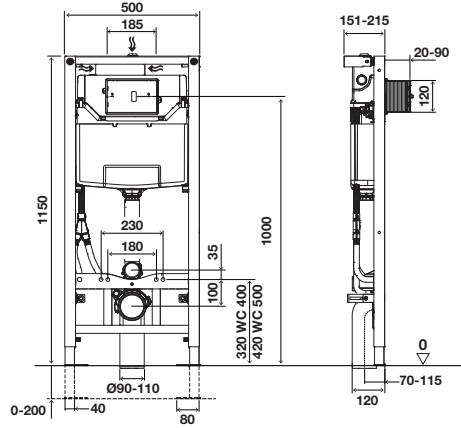

OLI120 PLUS NORDIC

Sanitarblock

SPECIFIC FEATURES

- Pre-assembled structure for installation in front of masonry wall and finish in light wall, plasterboard or wood walls and technical support rail for light wall;
- Prepared for shower toilet installation;
- Pipe in pipe connection D18-25mm;
- 151mm thick;
- In accordance with the SINTEF standard.

cod. **887456** Mechanic Azor