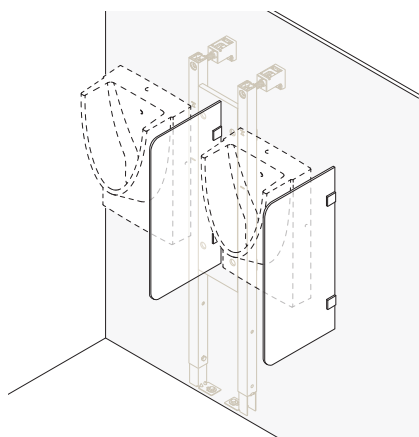

INCLUDES

- Frame fixing material.

cod. 032714