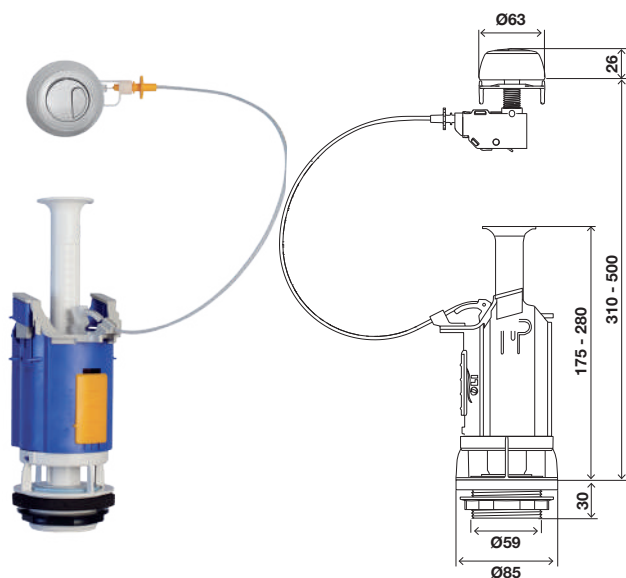

ATLAS CABLE

Outlet valve

GENERAL FEATURES

- Dual flush outlet valve with adjustable half and complete water flush volume;
- Universal and flexible application (front, top or side push button position);
- Cable actuation < 20 N;
- Efficient flush with high flow rate;
- Damping system silent operation;
- Adjustable telescopic overflow pipe;
- Silicone seal;
- Upon request some versions compliant with: NF.

INCLUDES

- Ceramic cistern fixation system to the WC toilet;
- WC toilet seal foam (that compensates the ceramic irregularity);
- Self-adjustable chrome push button with rosette for cisterns with lid holes from Ø16 to Ø60mm.

cod. 022369 Bag

cod. 501120 Box