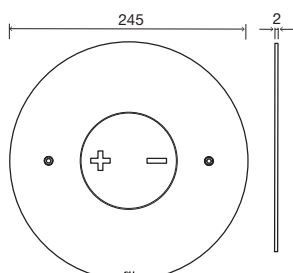

"At a glance we realise the meaning of Plus and Minus. All it takes is viewing the cords as analogue signs"

Alessio Pinto

INO-X 02 / INO-X 06

Mechanical flush plate

INO-X 02

INO-X 06

GENERAL FEATURES

- Designed by Architect Romano Adolini;
- Stainless steel material;
- Mechanical actuation;
- Actuation force < 20 N;
- Tiltable button;
- Anti-theft;
- 2mm thick.