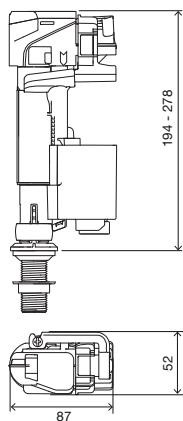

MC102 PLUS

Inlet valve

SPECIFIC FEATURES

- Quick filling;
- Compliant with UPC;
- Bottom inlet valve with $\frac{1}{2}$ " brass, plastic or 15/16" in plastic connection;
- Delayed refilling inlet valve: it starts after the outlet valve is in the close position;
- Height adjustable;
- Silent inlet valve, class I;
- Integrated filter can be cleaned;
- Counter pressure closing system (hydraulic);
- Dynamic pressure functioning range: 0.5-6bar;
- Maximum static pressure: 16bar;
- Anti-backflow function.

cod. **879285** $\frac{1}{2}$ " plastic bag

cod. **878737** 15/16" plastic bag