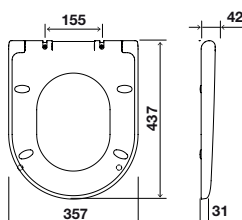

SEAT & COVER COVER 04

white

GENERAL FEATURES

- Material: Duroplast;
- Shape: Round, box-type;
- Antibacterial;
- Top fixation top fastening system;
- Soft-close.

cod. **RD10000888605** White