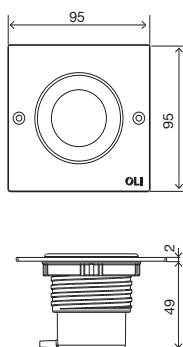

MONO TREND*

Pneumatic flush plate

GENERAL FEATURES

- Polished chrome stainless steel material;
- Single flush;
- Pneumatic actuation;
- For drywall installations;
- Anti-theft;
- An inspection plate should be applied to ensure the access to the cistern*;
- 2mm thick.

cod. **605254** Polished chrome