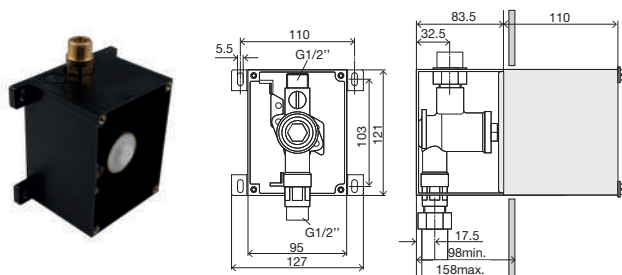

GLOBE Urinal

Mechanical flush plate

The concealed pre-installation box must be installed before the finished wall phase.

- cod. **878822** Gold plated
- cod. **878819** Matte chrome
- cod. **878818** Polished chrome
- cod. **878466** White
- cod. **885580** White Antibacterial
- cod. **883087** Concealed pre installation

GENERAL FEATURES

- ABS: high resistance to scratches;
- Single flush;
- Mechanically actuated urinal plate for flush valve;
- Anti-theft;
- The flush valve has to be installed before closing the wall;
- Compatible with URINAL Sanitarblock and OLI120 Double Frame wc/urinal/washbasin;
- 12mm thick.

CONCEALED PRE-INSTALLATION SOLD SEPARATELY

- Adjustable flow;
- Flow pressure: 0.8 – 5 bar;
- Flow rate: 0.3 l/s;
- G 1/2" water connection;
- Protection cover 110mm;
- Pre-assembled water path with isolating valve;
- Sealing plug.

COMBINATION

eAQUA Urinal

Electronic flush plate