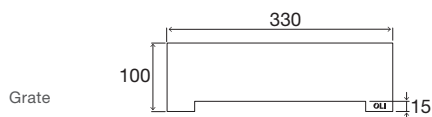

Grate

GENERAL FEATURES

- Matte brushed stainless steel grate;
- Minimum installation height: 70mm;
- Condensate discharge systems for integrated air conditioning systems;
- Siphon body made of ABS for better adhesion to the pre-mounted waterproof membrane;
- High flow rate: 0.6 l/s (36 l/min);
- High resistance to odors: 290 Pa (200 Pa requested);
- For installation in walls thicker than 11 cm;
- Ideal for people with reduced mobility.

INCLUDES:

- Siphon + body + grate;
- Membrane;
- Hair filter;
- Body;
- Grate.

cod. **OB30000000201** 30 Matte