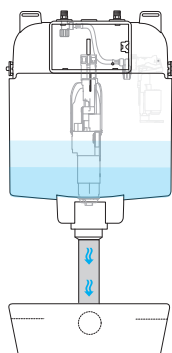

OLI74 PLUS 4/2 L

Mechanic

SAVE WATER IN BOTH FLUSHES (FULL AND HALF FLUSH)*

SAVE 2L in each full flush

SAVE 1L in each half flush.

*When compared to 6/3 litres cisterns.

cod. **885056** Mechanic 4/2l S90 Sanitarblock Nano