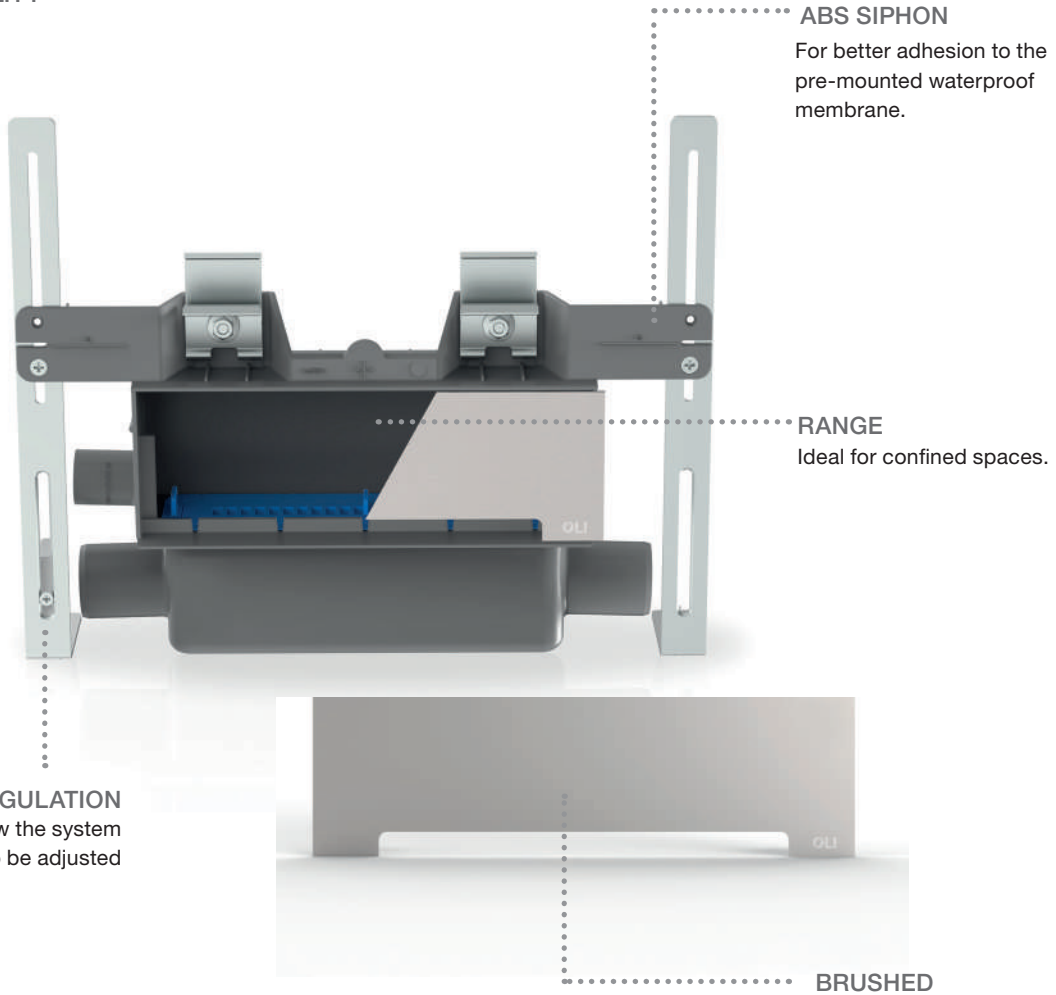

OLIFILO X-WALL

IDEAL FOR PEOPLE WITH REDUCED MOBILITY