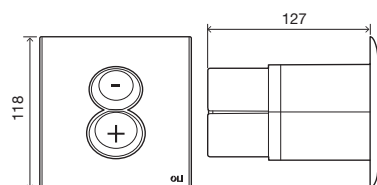

EASY DUAL

Pneumatic flush plate