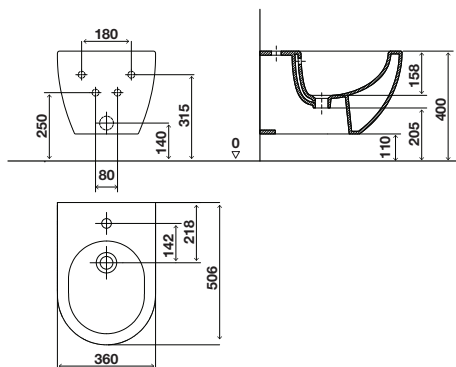

LAKE

White wall-hung bidet

GENERAL FEATURES

- Material: Vitreous China;
- Shape: Round;
- Concealed fixation;
- CE Marking.

cod. **RC20100888241** White

cod. **RC20100888243** Black