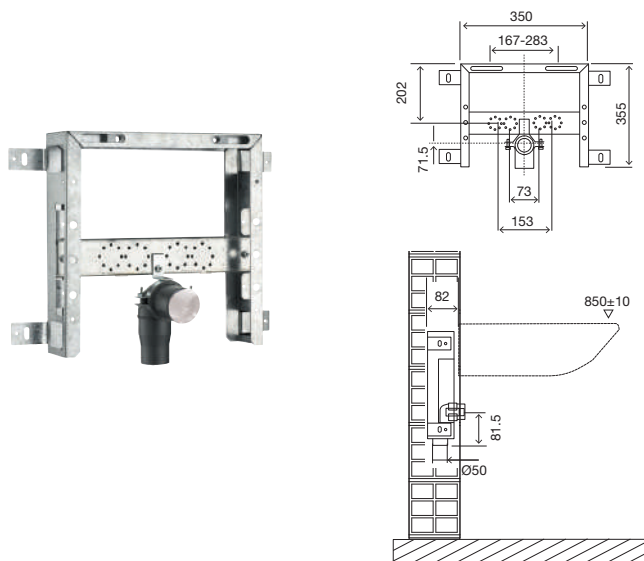

- Bidet fixing material;
- Frame fixing material;
- Outlet bend Ø 40 32/50.

cod. **008908**

BIDET

Sanitarblock

SPECIFIC FEATURES

- Frame for wall-hung bidet;
- Brick-wall or drywall installation;
- Easy and quick installation with Fast-Fit system;
- Frame tested for 400kg load;
- Height adjustable from 0 to 200mm;
- Adjustable mounting plates;
- 127mm thick.

INCLUDES

- Bidet fixing material;
- Frame fixing material;
- Outlet bend Ø40mm 32/50mm;
- Two G ½ fittings for water connection.

cod. **136078**

WASHBASIN

Simflex

SPECIFIC FEATURES

- Frame for wall-hung washbasin;
- Brick-wall installation;
- Galvanized frame;
- Adjustable attachment plate;
- 80 mm thick.