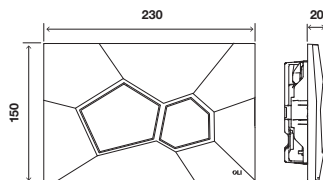

GENERAL FEATURES

- Mechanical actuation;
- Commitment to sustainability;
- Made from Biobased ABS;
- Mechanical actuation;
- Actuation force <20 N;
- Multiple finishes.

OLI's Voronoi flush plate is a celebration of design inspired by polygonal shapes, bringing the fluid, organic geometry of the Voronoi pattern into the bathroom. Its two-dimensional and faceted form, gives it a unique design and a sculptural presence that transcends functionality, making it a standout element in contemporary architectural projects.

More than a functional object, Voronoi reflects a commitment to sustainability. Made from biobased ABS, it uses recycled raw materials from biological sources, significantly reducing its environmental impact. This material, besides its sustainable feature, offers a smooth, high-quality finish that makes it easy to clean and preserves visual sophistication. Its exhaustive and detailed development process enables this piece to use 20 per cent less raw material and guarantees the same resistance, making it a statement of innovation and sustainability.

- cod. **890351** White Pure Glacier
- cod. **890364** Black Dark Carbon
- cod. **890367** Arabic Stone
- cod. **890368** Urban Concrete
- cod. **890369** Forest Terra
- cod. **890370** Burnt Terra
- cod. **890371** Organic Gold
- cod. **890372** Raw Umber