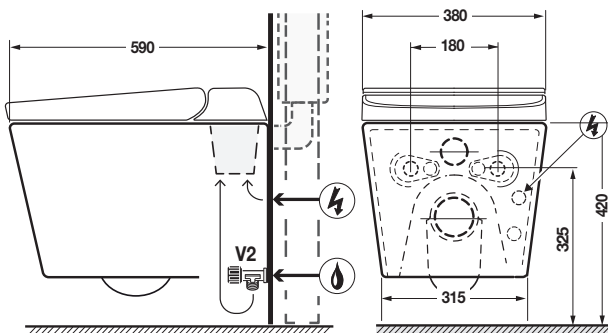

- cod. **RB20100888514** White
- cod. **RB20100888515** White Matte
- cod. **RB20100888516** Anthracite Matte
- cod. **RB20100888718** Grey matte
- cod. **RB20100888517** Sand matte
- cod. **RB20100889506** Black matte
- cod. **CM04000886319** Kit washlet Hygea