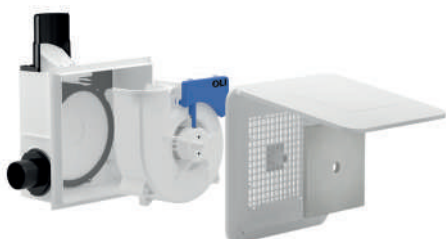

HAPPY AIR

SPECIFIC FEATURES

- High extraction capacity (80m³/h);
- Removes 30% of odours;
- Removes 70% of condensation;
- Melanine filter – noise reduction;
- Turns off as soon as the client turns off the switch;
- 220V/50Hz;
- Capacity 65m³/h22W 31dB(A);
- Capacity 80m³/h29W 35dB(A).

cod. 887583