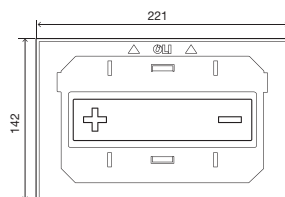

OCEANIA MIA

Mechanical flush plate

GENERAL FEATURES

- Customizable flush plate;
- 10mm material thick for the finishing;
- Stainless steel frame;
- Different finishing possibilities;
- Mechanic actuation;
- Actuation force < 20 N;
- Tiltable button;
- Anti-theft;
- 12mm thick.

- cod. **054563** mech (customizable)