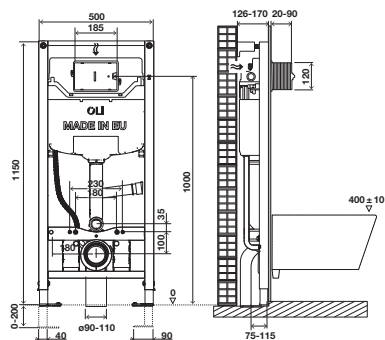

OLI120 PLUS HAPPY AIR

Sanitarblock

SPECIFIC FEATURES

- Wall-hung toilets up to 660mm long;
- Flush pipe for happy air system;
- Brick-wall or drywall installation;
- Frame tested for a 400kg load;
- Depth adjustable outlet bend;
- Easy and quick installation with fast fit system;
- Height adjustable from 0 to 200mm;
- One man assembly;
- 126mm thick.

cod. 883016 Mechanic Azor