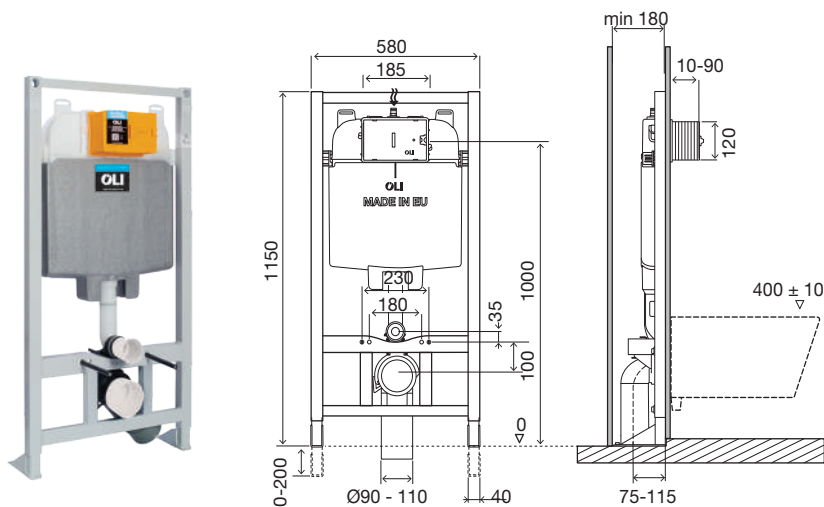

OLI74 PLUS

Free-standing

SPECIFIC FEATURES

- Compatible with all wall-hung toilets;
- Drywall installation;
- Depth adjustable outlet bend;
- Frame tested for a 400kg load;
- Height adjustable from 0 to 200mm;
- 180mm thick.

cod. **601822** Mechanic Azor