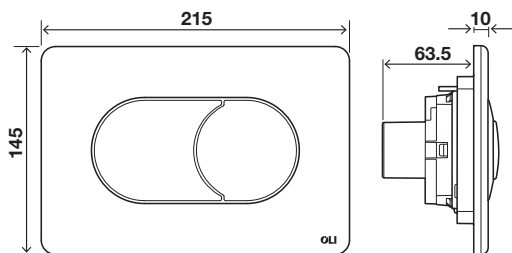

SALINA 2

Pneumatic flush plate

- cod. **890375** Black Matte
- cod. **890376** White chrome
- cod. **890417** Matte chrome
- cod. **890416** Polished chrome

GENERAL FEATURES

- ABS: high resistance to scratches;
- Pneumatic actuation;
- Actuation force < 20 N;
- 10mm thick.