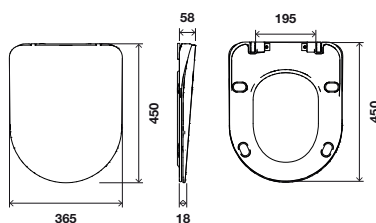

SEAT & COVER COVER 06

white

GENERAL FEATURES

- Material: Duroplast;
- Shape: Round;
- Antibacterial;
- Top fixation top fastening system;
- Soft-close.

cod. **RD10000889177** White