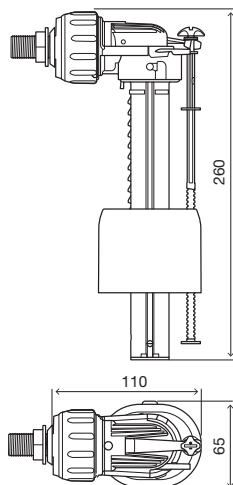

COMPACT

Inlet valve

SPECIFIC FEATURES

- Side inlet valve, brass connection;
- Reduced dimensions;
- Silent valve, class I;
- Counter pressure closing system (hydraulic);
- Dynamic pressure functioning range: 0.1 – 10 bar;
- Maximum static pressure: 16 bar;
- Anti-backflow function;
- Some versions compliant with: KIWA, NF.

cod. **561598** $\frac{3}{8}$ " brass bag

cod. **880305** $\frac{3}{8}$ " brass box