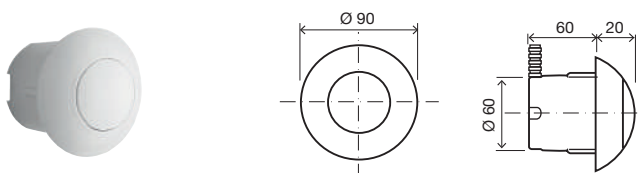

PNEUMATIC ACTUATOR*

In-wall pneumatic push button

cod. **605001** White
cod. **605004** Polished chrome

GENERAL FEATURES

- White ABS material;
- Single flush;
- Pneumatic actuation;
- An inspection plate should be applied to ensure the access to the cistern;
- 20mm thick.