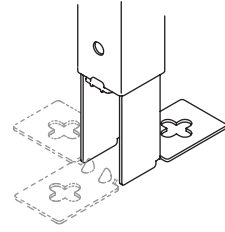

OLI80

ONE MAN ASSEMBLY

Assembly can be done by only one person, allowing for a fast and precise levelling of the frame.