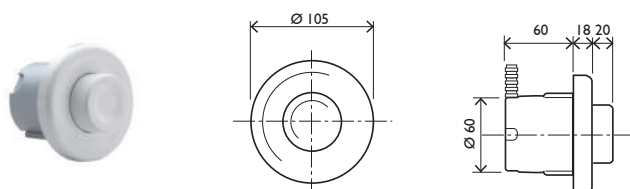

PNEUMATIC ACTUATOR*

In-wall salient pneumatic button

cod. **718063** White

GENERAL FEATURES

- White ABS material;
- Single flush;
- Pneumatic actuation;
- An inspection plate should be applied to ensure the access to the cistern;
- 38mm thick.