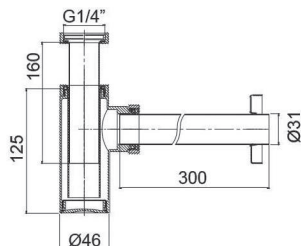

- Compatible with automatic flush valve and clic-clac;
- Material: Stainless steel;
- Finish: Chrome, Black matte, Gold PVD, White gold, Copper and Gun metal.

INCLUDED

- Installation accessories.

* See dimensioned drawing in the Datasheet