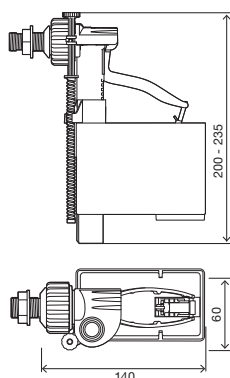

JOLLY UNI

Inlet valve

SPECIFIC FEATURES

- Piston closing system (mechanical);
- Side inlet valve, with $\frac{3}{8}$ " or $\frac{1}{2}$ " brass or plastic connection;
- Silent valve, NF class I certified;
- Dynamic pressure functioning range: 0.5 – 10 bar;
- Maximum static pressure: 16 bar;
- Anti-Backflow function;
- Some versions compliant with: NF or KIWA.

cod. **560170** $\frac{1}{2}$ " brass box

cod. **561460** $\frac{3}{8}$ " brass box