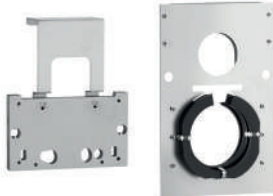

COD

885108

Eccentric set connection 25mm

- Connector between the flush pipe and the outlet bend;
- The flushing can be tested before the toilet is installed.

COD

885233

Bypass conector

THE STOP FIRE CAN BE A DECISIVE ELEMENT IN A FIRE SAFETY STRATEGY.