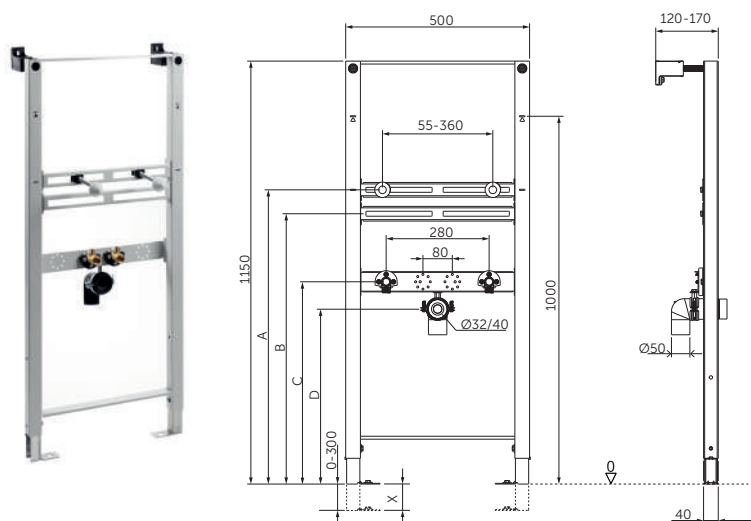

INCLUDES

- Frame fixing material;
- Washbasin fixing material;
- Outlet bend \varnothing 40-32/50.

cod. 611011

WASHBASIN

Sanitarblock

SPECIFIC FEATURES

- Frame for wall-hung washbasin;
- Brick wall or drywall installation;
- Easy and quick installation with Fast Fit system;
- Height adjustable from 0 to 300mm;
- Fully adjustable mounting plates;
- One man assembly;
- Frame tested for 150kg load;
- 120mm thick.