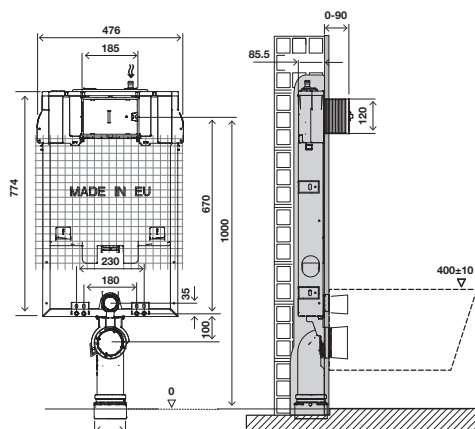

OLI70 PLUS

Simflex

SPECIFIC FEATURES

- Compatible with all wall-hung toilets (6/3 litres version);
- Brick-wall installation;
- 90mm thick.

cod. **885882** Mechanic
cod. **889577** Pneumatic