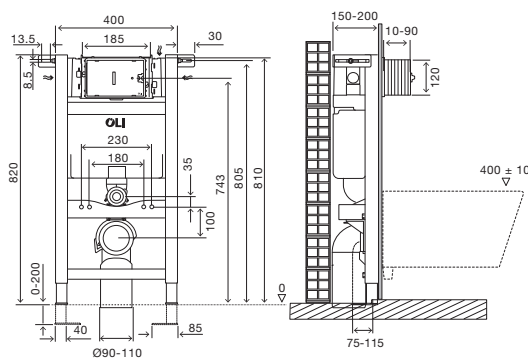

EXPERT PLUS

Sanitarblock 820

SPECIFIC FEATURES

- Compatible with all wall-hung toilets;
- Brick-wall or drywall installation;
- Frame tested for a 400kg load;
- Easy and quick installation;
- Height adjustable from 0 to 200mm;
- Depth adjustable outlet bend;
- Lower/under bench installation possible;
- 150mm thick.

- cod. **885065** Mechanic Nano
- cod. **885067** Pneumatic Nano
- cod. **721703** Mechanic Azor
- cod. **721705** Pneumatic Azor
- cod. **880787** Mechanic OLIpure Azor