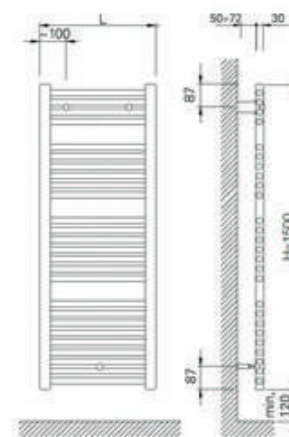

OLICLIMA ELECTRIC TOWEL RADIATOR NEW

White/Polished Chrome/Black

GENERAL FEATURES

- Digital thermostat with class I insulation;
- IP44 degree of protection;
- Power supply: 230 V ~50Hz;
- Temperature regulation range: 7 to 30°C;
- Supplied in White RAL 9010, Chrome and Black;
- Material: Steel;
- Weekly daily programme;
- Boost function;
- Working mode: Comfort, Eco and Anti-frost;
- Includes wall fixing kit and 1m power cable.

- cod. **KC20000552548** 803X500 White
- cod. **KC20000552549** 1110X500 White
- cod. **KC20000552550** 1420X500 White
- cod. **KC20000552551** 803X500 Chrome
- cod. **KC20000552552** 1110X500 Chrome
- cod. **KC20000552553** 1420X500 Chrome
- cod. **KC20000552554** 803X500 Black
- cod. **KC20000552555** 1110X500 Black
- cod. **KC20000552556** 1420X500 Black

Colour/Finish	Height (mm)	Width W (mm)	Between axles C (mm)	Weight (kg)	Number of pipes	Thermal power
White and Black	803	500	450	8.2	13	400
	1110	500	450	12.4	22	700
	1420	500	450	17.4	28	850
Polished Chrome	803	500	450	8.2	13	300
	1110	500	450	12.4	22	400
	1420	500	450	17.4	28	500