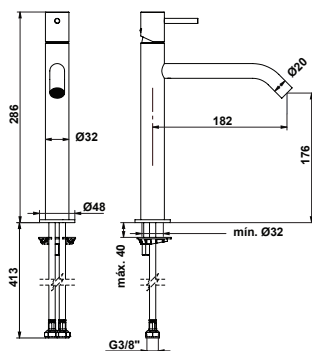

OCEAN
High Basin Mixer NEW

GENERAL FEATURES

- Brass body;
- Ø25mm standard cartridge;
- M16 water-saving aerator;
- Valve not included.

INCLUDES

- Installation accessories;
- Flexible hose.

- cod. **OA10000000024** Polished chrome
- cod. **OA10000000025** Black matte
- cod. **OA10000000036** Gold
- cod. **OA10000000035** White gold
- cod. **OA10000000038** Gun metal
- cod. **OA10000000037** Copper