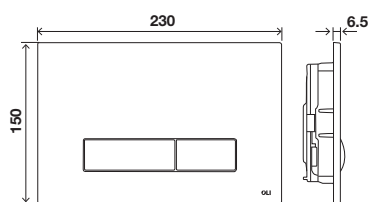

- cod. **139181** Black soft-touch OLIpure
- cod. **139180** Matte chrome OLIpure
- cod. **139179** Polished chrome OLIpure
- cod. **139178** White OLIpure Antibacterial