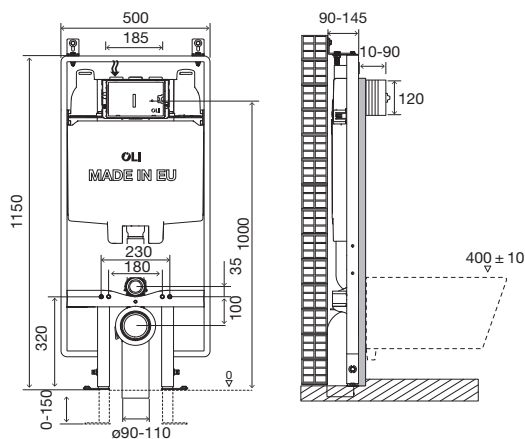

OLI74 PLUS

S90 Sanitarblock

SPECIFIC FEATURES

- Compatible with all wall-hung toilets;
- Brick-wall or drywall installation;
- Easy and quick installation;
- Depth adjustable outlet bend;
- Height adjustable from 0 to 150mm;
- Option kit to adjust until 300mm;
- 90mm thick.