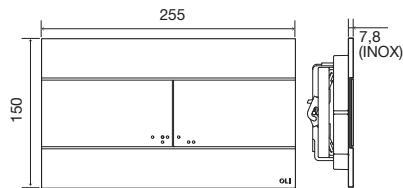

SLIM INOX

Mechanical flush plate

GENERAL FEATURES

- Dual flush;
- Mechanical actuation;
- Material: ABS coated with brushed stainless steel;
- Available in PVD finishes;
- High resistance to impact and scratches;
- Actuation force: < 20 N;
- 7.8mm thick;
- Suitable for public spaces*.

- cod. **888565** Gold plated
- cod. **888561** White gold plated
- cod. **889312** Copper
- cod. **889313** Gun metal
- cod. **057141** Inox