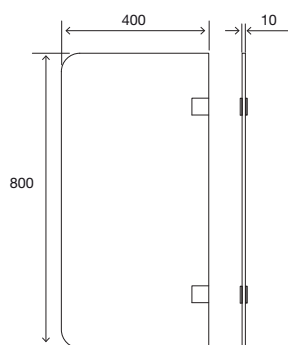

URINAL DIVIDER

SPECIFIC FEATURES

- Frosted glass;
- Tempered Glass 8mm thick;
- Stainless steel fixing accessories;
- Fixation directly to the wall, drywall or Brick-wall;
- Compatible with Easy Structure.

INCLUDES

- Urinal divider fixing material.

cod. **000079**