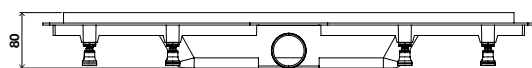

OLIFILO CERAMIC

550-650-750

GENERAL FEATURES

- Integrated shower drain with the same floor finish, 10 mm height recommended.
- Height adjustable;
- Waterproofing included;
- PVC connection Ø50 mm;
- Ideal for persons with reduced mobility.

Siphon :

- Dry Siphon , siphonic, polypropylene (PP);
- Ø50 mm Siphon outlet.
- Evacuation flow rate 0.4 L/s.

Kit includes:

- Siphon + Grate;
- Membrane without adaptor (1.5Mx2M);
- Butyl roll;
- Hair filter;
- 4 support legs.

cod.	OB30000045055	550
cod.	OB30000045065	650
cod.	OB30000045075	750