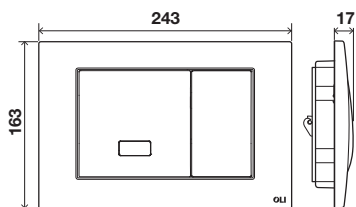

ELECTRA III

Electronic/mechanical flush plate

cod. **079206** Polished chrome zamac

GENERAL FEATURES

- Polished chrome Zamac material;
- Dual flush (<60s half flush; >60s full flush);
- Infrared sensor or mechanical actuation;
- Compatible with electronic in-wall cisterns;
- Electric power connection (adaptor 230V/12V not Included);
- Anti-theft;
- 17mm thick.