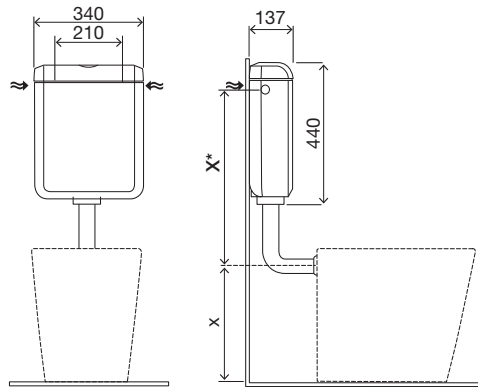

ONIX PLUS

Medium-low/Close coupled application

SPECIFIC FEATURES

- Dual flush 6/3L (adjustable to 4/2L in the outlet valve);
- Medium installation or close couple;
- Acoustic and anti-condensation internal lining;
- Delayed refilling inlet valve;
- Silent inlet valve;
- Water supply connections Three positions;
- Some versions compliant with: KIWA;
- EN 14055 CE marking;
- White PS material;
- 137mm thick.

* To connect the water in the back position, it is necessary to purchase a flexible or elbow connection

INCLUDES

- Close couple fixation kit;
- Flush pipe Ø50/40 for medium level installation;
- Wall fixation accessories;
- Toilet connection rubber seal.

cod. **340221** Medium-low/Close coupled application