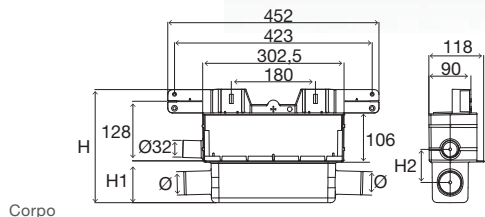

DUAL CONNECTION
Water drainage can be connected to the right or left.

Corpo

GENERAL FEATURES

- Matte brushed stainless steel grate;
- Minimum installation height: 70mm;
- Condensate discharge systems for integrated air conditioning systems;
- Siphon body made of ABS for better adhesion to the pre-mounted waterproof membrane;
- High flow rate: 0.6 l/s (36 l/min);
- High resistance to odors: 290 Pa (200 Pa requested);
- For installation in walls thicker than 11 cm;
- Ideal for people with reduced mobility.

INCLUDES:

- Siphon + body + grate;
- Membrane;
- Hair filter;
- Body;
- Grate.

cod. **OB30000000201** 30 Matte