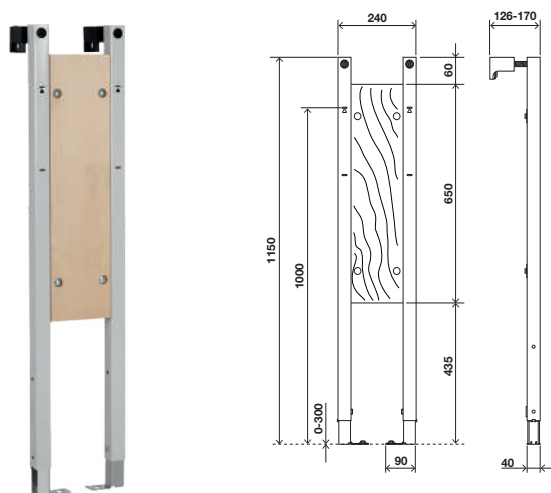

INCLUDES

- Toilet fixing material;
- Frame fixing material;
- Inlet and outlet toilet connection;
- Outlet bend and Ø90/110 adaptor.

cod. 880462

EASY

Sanitarblock

SPECIFIC FEATURES

- Frame for wall-hung urinal dividers;
- Brick-wall or drywall installation;
- Easy and quick installation with Fast-Fit system;
- Adjustable height from 0 to 200mm;
- Reinforced wood panel;
- One man assembly.