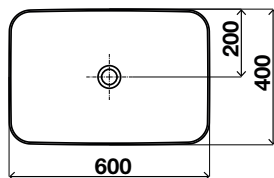

GENERAL FEATURES

- Material: Vitreous China;
- Colour: white, white pearl matte, black matte, cappuccino matte;
- Shape: Rectangular;
- Thickness: 5mm;
- Without tap hole and overflow;
- Valve not included;
- CE Marking: EN 14688.

COMBINATION

See page 226.

- cod. **RF10100890034** White
- cod. **RF10100890035** White pearl matte
- cod. **RF10100890036** Black Matte
- cod. **RF10100890037** Cappuccino matte