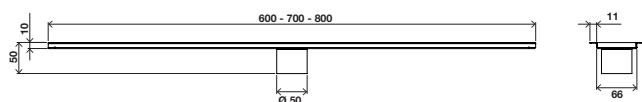

OLIFILO CERAMIC PLUS

600-700-800

Body

GENERAL FEATURES

- Integrated shower drain with the same floor finish;
- Height adjustable;
- Waterproofing included;
- Ø50mm PVC connection;
- Ideal for people with reduced mobility.

Siphon:

- Dry Siphon , siphonic, in polypropylene (PP);
- Ø50mm Siphon outlet;
- Evacuation flow rate 0.4 L/s.

KIT INCLUDES:

- Siphon + Grate;
- Membrane without adaptor (1.5Mx2M);
- Butyl roll;
- Hair filter;
- 4 support feet.

cod.	OB30000045830	600
cod.	OB30000045831	700
cod.	OB30000045832	800