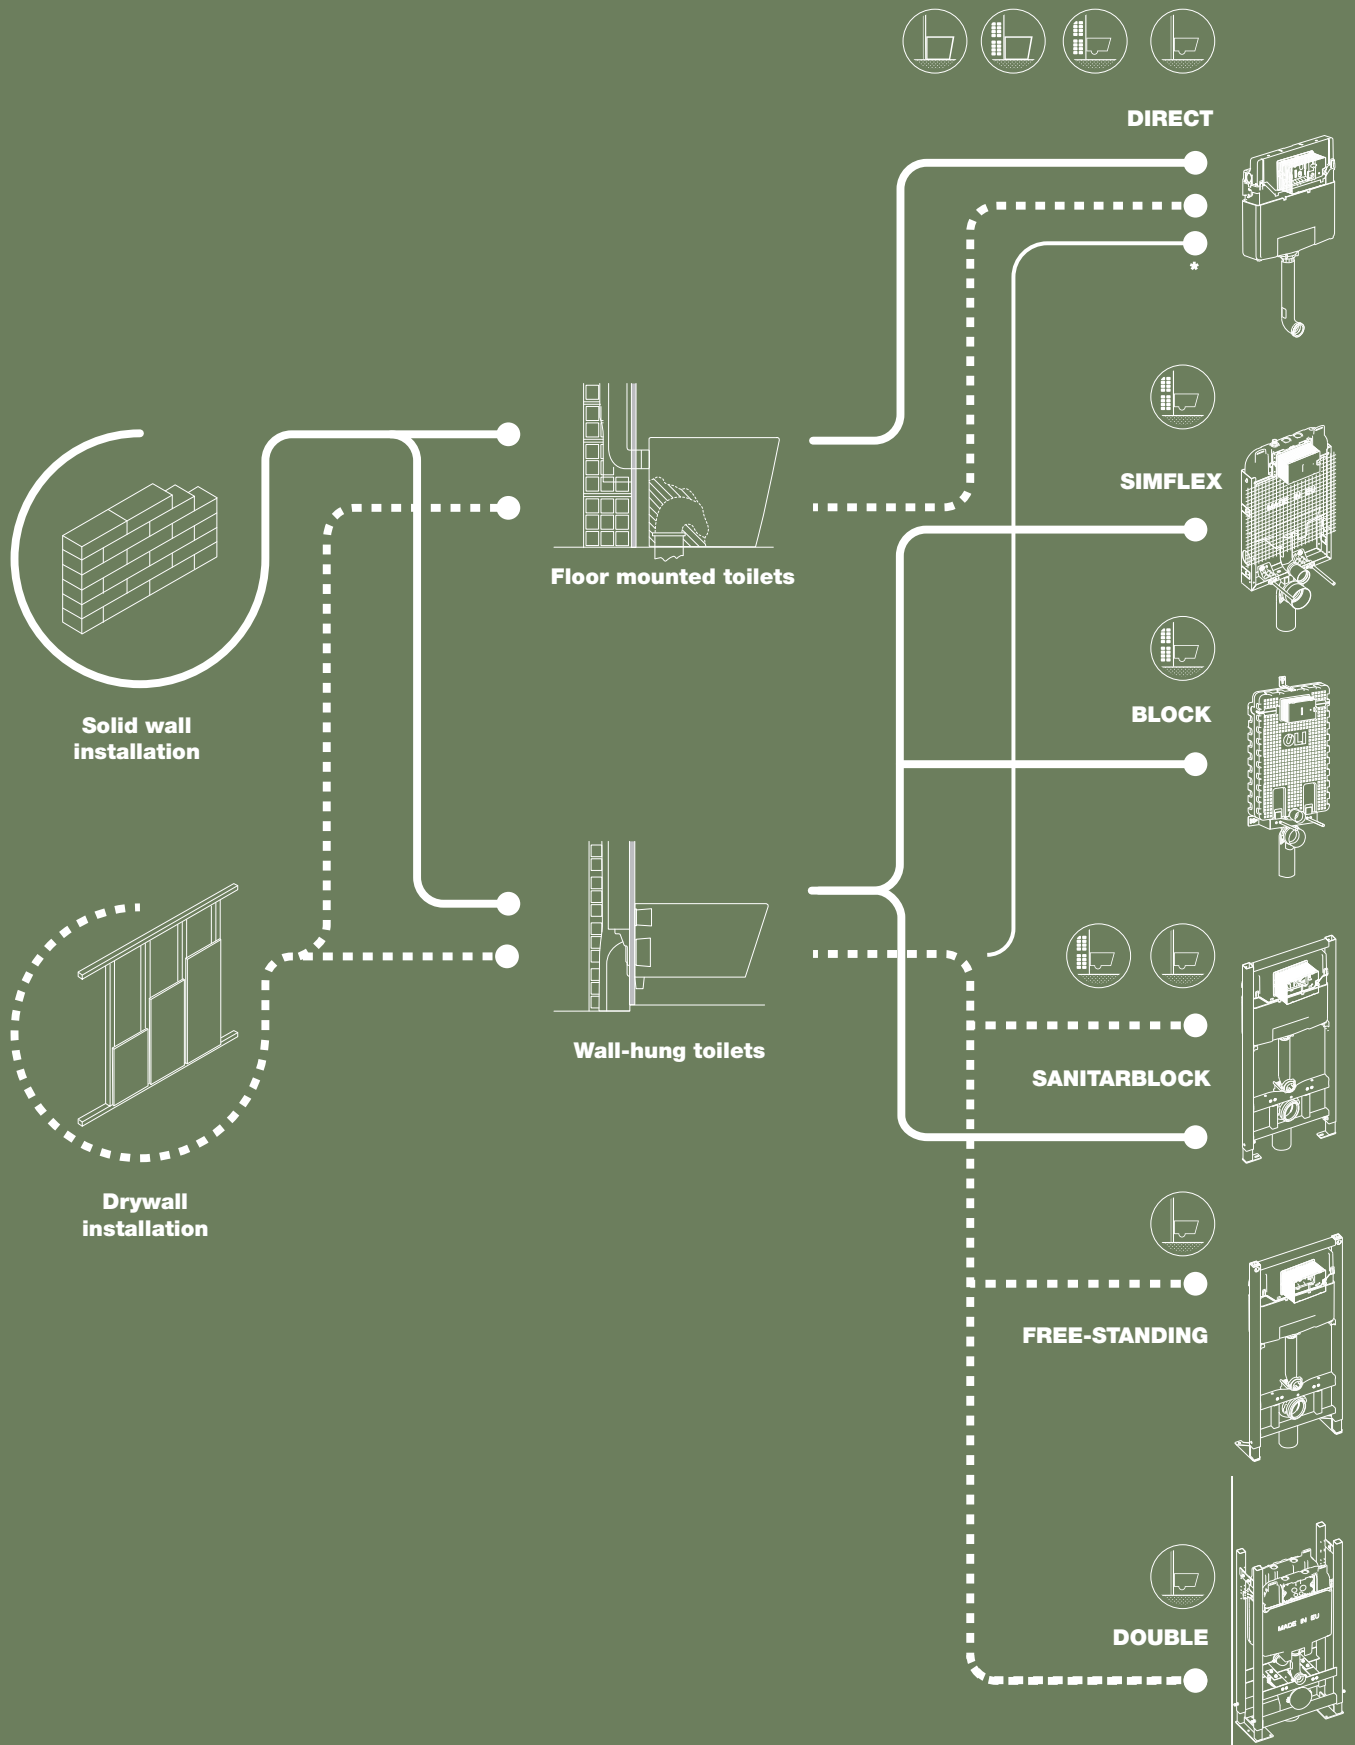

OLI70 PLUS	22
OLI120 PLUS	28
OLI74 PLUS	42
EXPERT PLUS	58
QUADRA PLUS	66
OLI80	72

Brick-wall, floor mounted toilet

Brick-wall, wall-hung toilet

Drywall, wall-hung toilet

Drywall, floor mounted toilet

2 inlet valves

Small spaces

Happy Air

Saves up to 9l of water per day

Front or top actuation

SHT Shower Toilet

One man assembly

Stop Fire

AC power-mains

Public spaces

OLIpure System

80mm thick

90mm thick

126mm thick

180mm thick

Supports up to 400kg

Hydroboost System

OLI120 PLUS

OLI74 PLUS

OLI80

EXPERT PLUS

QUADRA PLUS

IN-WALL CISTERNS SYSTEMS