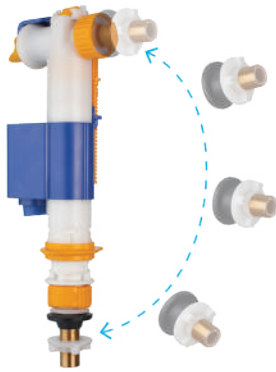

NC100 PLUS

Inlet valve

GENERAL FEATURES

- Side or bottom water supply connection in the same inlet valve;
- Integrated filter that can be cleaned without removing the water connection;
- Delayed refilling inlet valve: it starts after the outlet valve is in the close position;
- Side and bottom inlet valve, with 3/8" brass;
- Adjustable height in the bottom connection;
- Counter pressure closing system (hydraulic);
- Dynamic pressure functioning range: 0.1 – 8 bar;
- Maximum static pressure: 8bar;
- Easy maintenance, no need to disconnect water connection;
- Anti-backflow function.

cod. **883706** 3/8" brass box
cod. **883818** 3/8" brass bag