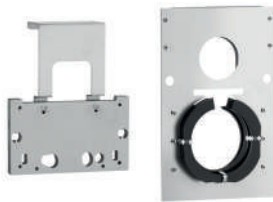

THE STOP FIRE CAN BE A DECISIVE ELEMENT IN A FIRE SAFETY STRATEGY.

- Application for flush plates and in wall-cisterns;
- Steel painted with polyester powder fitted with special intumescent inserts
- 27% mineral graphite and rated B2 according to DIN 4102;
- Compliant with EN 13501-2:2'16;
- Compatible with: OLI74 Plus, OLI120 Plus, QUADRA Plus and EXPERT Plus*;
- Compatible with: Glam, Globe and Plain flush plates.

COD

879808

Stop Fire

- Compatible with OLI120 BLOCK;
- Fixing accessories included.

COD

886820

Floor support system

- WC outlet bend for wall-hung toilets;
- L:300mm;
- Exit Ø110;
- Toilet connection Ø90.

COD

075413

Happy air kit PLUS

- Transform any OLI120 PLUS in-wall cisterns with this KIT;
- 1 Outlet pipe connection;
- 1 Happy Air Plus fan.

COD

887588

Happy air kit

- Transform any OLI120 PLUS in-wall cisterns with this KIT;
- 1 Outlet pipe connection;
- 1 Happy Air fan.

COD

887583

Happy air kit