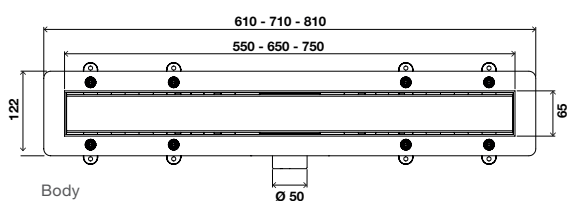

OLIFILO CERAMIC

550-650-750

GENERAL FEATURES

- Integrated shower drain with the same floor finish, 10 mm height recommended.
- Height adjustable;
- Waterproofing included;
- PVC connection Ø50 mm;
- Ideal for persons with reduced mobility.

Siphon :

- Dry Siphon , siphonic, polypropylene (PP);
- Ø50 mm Siphon outlet.
- Evacuation flow rate 0.4 L/s.

Kit includes:

- Siphon + Grate;
- Membrane without adaptor (1.5Mx2M);
- Butyl roll;
- Hair filter;
- 4 support legs.

cod.	OB30000045055	550
cod.	OB30000045065	650
cod.	OB30000045075	750