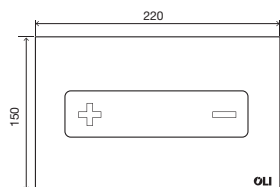

GENERAL FEATURES

- Stainless steel or tempered glass material;
- Mechanical actuation;
- Actuation force < 20 N;
- Tiltable button;
- Anti-theft;
- Different combinations of materials and finishes;
- 4mm thick (steel);
- 6mm thick (glass).

Note: Only compatible with OLI74 PLUS and QUADRA PLUS.

- cod. **054557** Glass black
- cod. **054554** Glass white
- cod. **054564** Stainless steel brushed
- cod. **054561** Stainless steel polished chrome
- cod. **054562** Stainless steel button glass Black
- cod. **054558** Stainless steel button glass White
- cod. **882412** Stainless steel gold