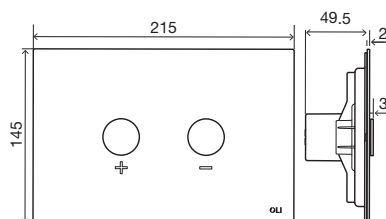

GENERAL FEATURES

- Dual flush;
- Pneumatic actuation;
- Material: Stainless steel;
- Finish: Brushed and PVD with varnish;
- Anti-fingerprint (front);
- Buttons with radial effect;
- Actuation force: < 20 N;
- 2mm thick.

1. cod. **889875** Brushed matte
   cod. **889873** Brushed gold matte
   cod. **889872** Brushed white gold matte
   cod. **889874** Brushed copper matte
   cod. **889871** Brushed gun metal matte