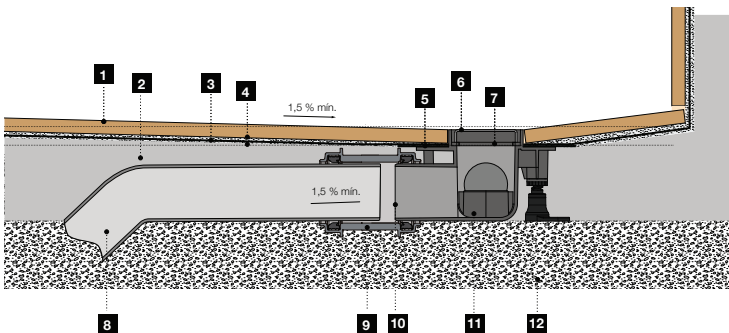

OLIFILO STANDARD NEW

WATERPROOFING
Waterproofing is guaranteed by the membrane and sealing roll.

FINISHES
Brushed stainless steel, black lacquered and with the possibility of customizing in the same finish as the bathroom

HEIGHT ADJUSTABLE LEGS
Facilitates installation, ensuring better drainage efficiency.

SIPHON
Horizontal Siphon Ø50 mm

IDEAL FOR PERSONS WITH REDUCED MOBILITY

INSTALLATION EXAMPLE

1	Floor	7	Grate
2	Mortar plaster with slope	8	Ø50mm drainage pipe
3	Membrane	9	Ø50/50 Adaptor
4	C2 Cement adhesive	10	Ø50 Outlet
5	Butyl band	11	Siphon body with water retention
6	Linear tray	12	Slab