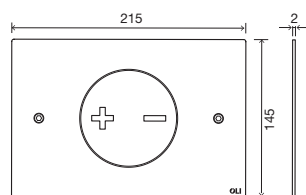

"At a glance we realise the meaning of Plus and Minus. All it takes is viewing the cords as analogue signs"

Alessio Pinto

INO-X 02 / INO-X 06

Mechanical flush plate

INO-X 02

INO-X 06

GENERAL FEATURES

- Designed by Architect Romano Adolini;
- Stainless steel material;
- Mechanical actuation;
- Actuation force < 20 N;
- Tiltable button;
- Anti-theft;
- 2mm thick.