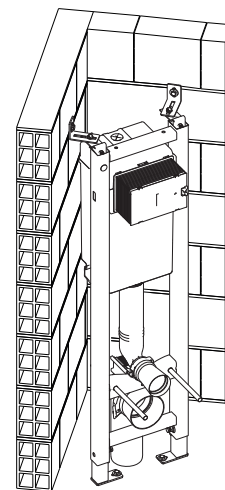

Compatibility
Wide range of flush plates

	Glam	Metal	Ria	Plain	Ino-X	Oceania	Globe
	Slim	Less is More	Voroi	Key			
	Blink	SM15	Trumpet	Oceania	Karisma	Easy Dual	Salina 2