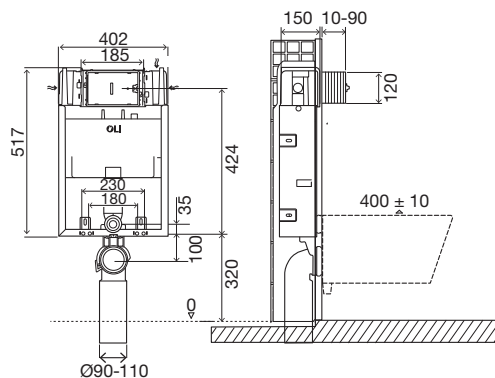

EXPERT PLUS

Simflex 820

SPECIFIC FEATURES

- Compatible with all wall-hung toilets;
- Brick-wall installation;
- Lower/under bench installation possible;
- 150mm thick.

cod. **076456** Mechanic Azor
cod. **141960** Pneumatic Azor