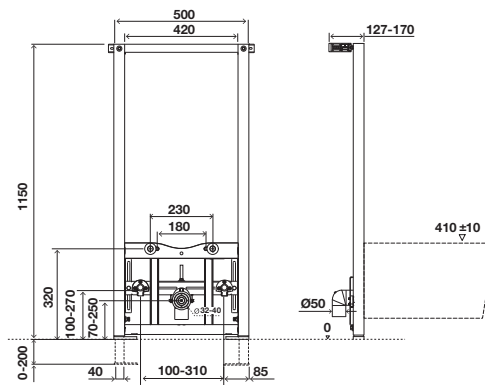

BIDET

Sanitarblock

SPECIFIC FEATURES

- Frame for wall-hung bidet;
- Brick-wall or drywall installation;
- Easy and quick installation with Fast-Fit system;
- Frame tested for 400kg load;
- Height adjustable from 0 to 200mm;
- Adjustable mounting plates;
- 127mm thick.

INCLUDES

- Bidet fixing material;
- Frame fixing material;
- Outlet bend Ø40mm 32/50mm;
- Two G ½ fittings for water connection.

cod. **136078**