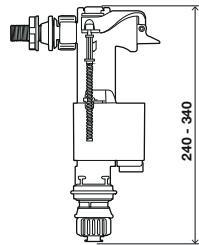

NC100 PLUS

Inlet valve