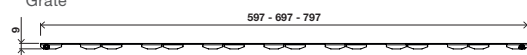

OLIFILO CERAMIC PLUS

600-700-800

GENERAL FEATURES

- Integrated shower drain with the same floor finish;
- Height adjustable;
- Waterproofing included;
- Ø50mm PVC connection;
- Ideal for people with reduced mobility.

Siphon:

- Dry Siphon , siphonic, in polypropylene (PP);
- Ø50mm Siphon outlet;
- Evacuation flow rate 0.4 L/s.

KIT INCLUDES:

- Siphon + Grate;
- Membrane without adaptor (1.5Mx2M);
- Butyl roll;
- Hair filter;
- 4 support feet.

cod.	OB30000045830	600
cod.	OB30000045831	700
cod.	OB30000045832	800