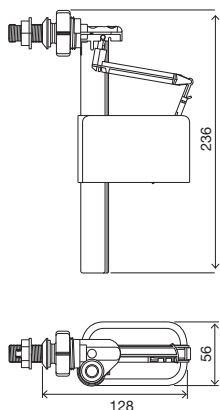

ECO

Inlet valve

SPECIFIC FEATURES

- Piston closing system (mechanical);
- Side inlet valve, with $\frac{3}{8}$ " plastic connection;
- Dynamic pressure functioning range: 0.5 - 8 bar;
- Maximum static pressure: 10 bar;
- Anti-backflow function.

cod. **561058** $\frac{3}{8}$ " plastic bag