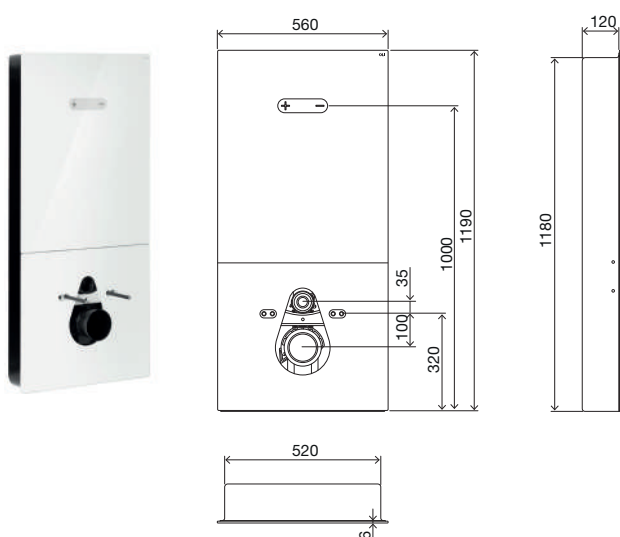

SEAL BOX

Wall-hung

GENERAL FEATURES

- In-wall installation with glass front panel visible;
- Leakage prevention box in ABS and PMMA;
- Dual flush Sanitary Module 6/3L;
- Compatible with all wall-hung toilets;
- Brick-wall and drywall installations;
- Delayed refilling – PLUS technology inlet valve;
- 120mm thick;
- Equipped with OLI74 Plus in-wall cistern;
- Outlet bend and Ø90/110 adaptor;
- Toilet fixing material;
- EN 14055 CE marking.