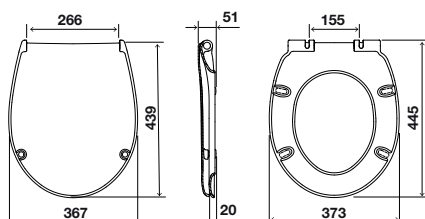

SEAT & COVER COVER 03

white

cod. **RD10000888362** White

GENERAL FEATURES

- Material: Duroplast
- Shape: Round
- Antibacterial
- Top fixation top fastening system
- Soft-close.