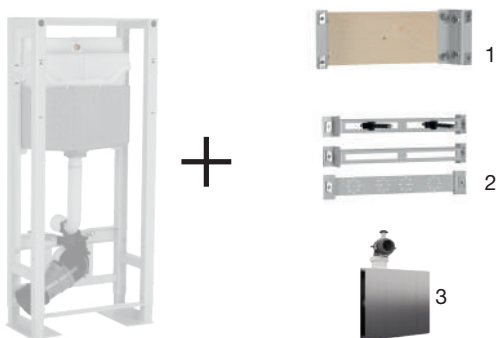

cod. 887588

OLI120 DOUBLE FRAME

WC | URINAL/WASHBASIN

SPECIFIC FEATURES

- Frame with cistern and urinal or washbasin installed back-to-back;
- Freestanding double frame;
- Wall-hung toilets up to 660mm long
- Drywall installation;
- Frame tested for a 400kg load;
- Height adjustable from 0 to 200mm;
- 240 mm thick.

TOILET + WAHSBASIN WITH WALL MOUNTED TAP

TOILET + WASHBASIN

TOILET + URINAL

TOILET + URINAL WITH FLUXOMETER

1

2

WALL TAP/CONCEALED FLUSH VALVE

- Compatible with all taps and urinal concealed flush valve;
- Adjustable mounting wood panel;
- Fixing material.