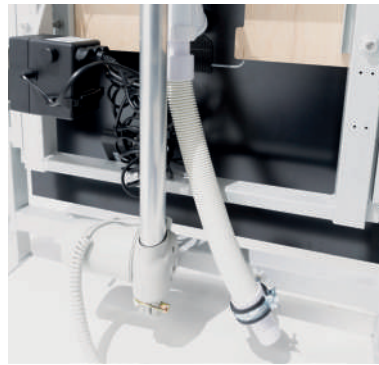

SILENT MOVEMENT

The motor exerts a lifting force and its sound is almost imperceptible during operation. The speed of movement is 28mm per second, allowing the washbasin to move safely along the frame.