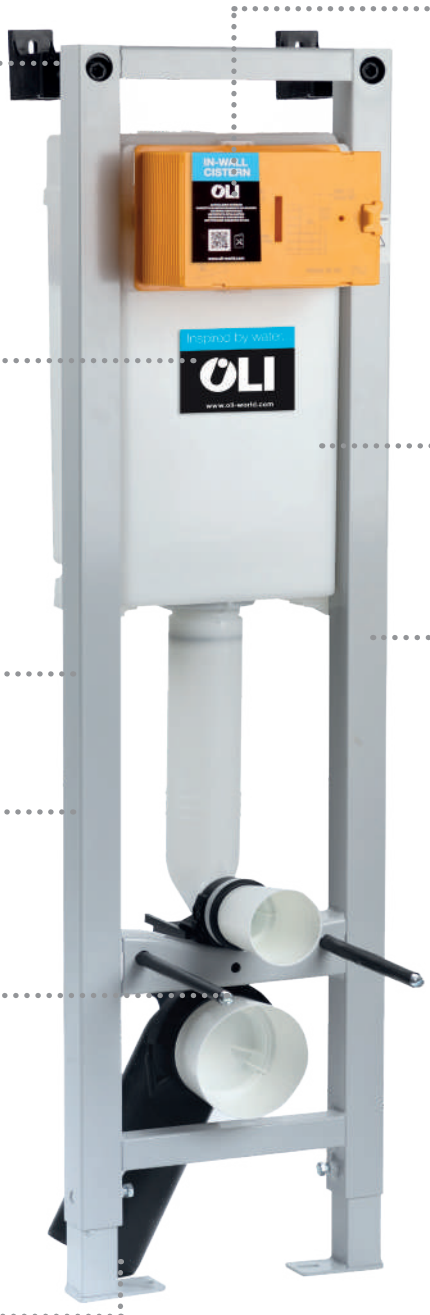

QUADRA PLUS

FAST-FIT SYSTEM

PLUS

Saves up to 9l of water per day

400 kg

SUPPORTS UP TO 400KG

REDUCED WIDTH
It can be installed in all bathrooms

OUTLET BEND
Fine adjustment of the outlet bend

HEIGHT ADJUSTABLE

in 200mm

FLUSH PLATE
Wide range of flush plates and actuations: mechanical, and pneumatic

FLUSH VOLUME
Dual flush: 6/3L

INSTALLATION SYSTEM

Brick-wall, for floor mounted toilets installation

Brick-wall, for wall-hung toilets installation

Drywall, for wall-hung toilets installation

IDEAL FOR CORNER APPLICATION
Necessary acquisition of the kit on page 69.