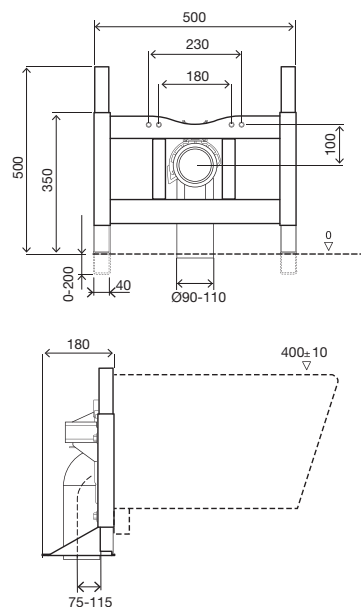

WC
Free-standing

SPECIFIC FEATURES

- Compatible with wall-hung toilets;
- Drywall installation;
- Frame tested for a 400kg load;
- Height adjustable from 0 to 200mm;
- Depth adjustable outlet bend;
- 180mm thick.

INCLUDES

- Toilet fixing material;
- Frame fixing material (floor);
- Outlet bend and Ø90/110 adaptor.

cod. 616042