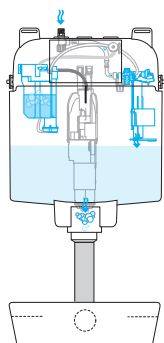

OLI74 PLUS

OLIpure range

It is compatible with disinfectant liquids* available on the market and has a storage capacity of 450ml.

OLIpure is available in the OLI74 range and allows for an upgrade only on OLI120 Plus and Expert Plus products already installed with a separately sold kit.

SPECIFIC FEATURES

- General Features of the OLI74 PLUS cistern or installation type on page 72;
- Mechanical flush plate;
- Internal hygienic system;
- 3/8" brass side tap.