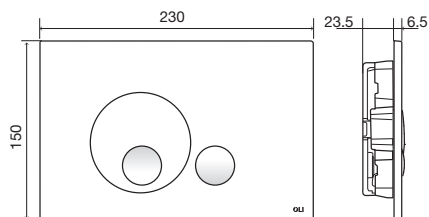

* AmbiWave liquid is sold separately.

GLOBE

Mechanical flush plate

GENERAL FEATURES

- ABS: high resistance to scratches;
- Mechanical actuation;
- Actuation force < 20 N;
- 6.5mm thick;
- Antibacterial finish available.