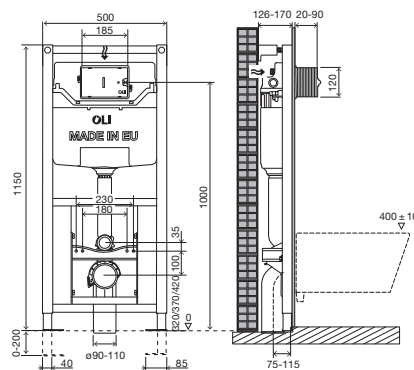

cod. **099952** Mechanic Azor

cod. **099951** Pneumatic Azor

cod. **885847** Mechanic NF Azor

OLI120 PLUS

Height Adjustable Sanitarblock

SPECIFIC FEATURES

- Compatible with all wall-hung toilets;
- Brick-wall or drywall installation;
- Frame tested for a 400kg load;
- Depth adjustable outlet bend;
- Allows the height adjustment of the toilet fixation in three different positions before closed the wall, between 320, 370, 420mm;
- Easy and quick installation with fast fit system;
- Height adjustable from 0 to 200mm;
- 126mm thick.