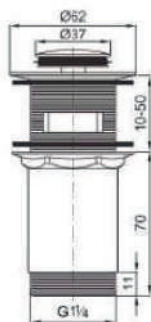

- Material: brass;
- Finish: Gold PVD, White Gold, Copper and Gun metal