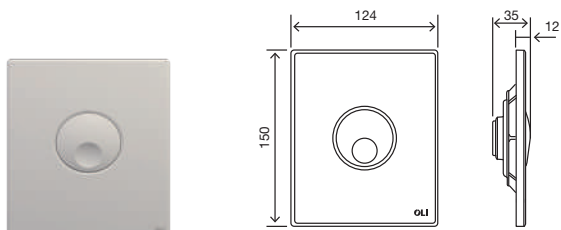

GLOBE Urinal

Mechanical flush plate

The concealed pre-installation box must be installed before the finished wall phase.

- cod. **878822** Gold plated
- cod. **878819** Matte chrome
- cod. **878818** Polished chrome
- cod. **878466** White
- cod. **885580** White Antibacterial
- cod. **883087** Concealed pre installation

GENERAL FEATURES

- ABS: high resistance to scratches;
- Single flush;
- Mechanically actuated urinal plate for flush valve;
- Anti-theft;
- The flush valve has to be installed before closing the wall;
- Compatible with URINAL Sanitarblock and OLI120 Double Frame wc/urinal/washbasin;
- 12mm thick.

CONCEALED PRE-INSTALLATION SOLD SEPARATELY

- Adjustable flow;
- Flow pressure: 0.8 – 5 bar;
- Flow rate: 0.3 l/s;
- G 1/2" water connection;
- Protection cover 110mm;
- Pre-assembled water path with isolating valve;
- Sealing plug.

COMBINATION

eAQUA Urinal

Electronic flush plate