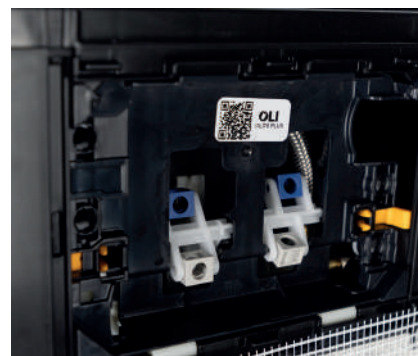

240mm
thickness

240mm
thickness

OLI70 PLUS

MINIMUM THICKNESS

A slimmer in wall cistern saves you space, just with 9cm deep—sleek and embraced. Modern design, efficiency at installation.

SHOWER TOILET

The OLI70 PLUS in-wall cistern includes pre-installation for a smart toilet and hand shower. The smart toilet and hand shower can be fitted either during the in-wall cistern installation or at a later stage.