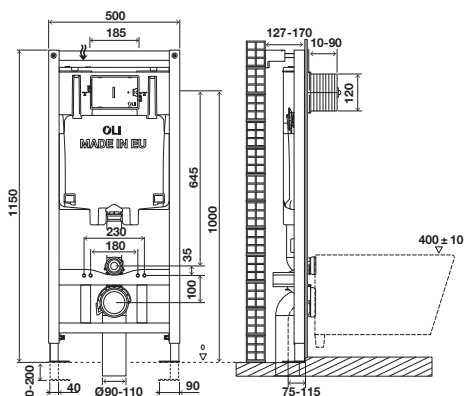

OLI80 Sanitarblock

SPECIFIC FEATURES

- Wall-hung toilets up to 660mm long;
- Frame tested for a 400kg load;
- Depth adjustable outlet bend;
- Easy and quick installation with fast fit system;
- Height adjustable from 0 to 200mm;
- One man assembly;
- Brick-wall or drywall installation;
- 120mm thick.