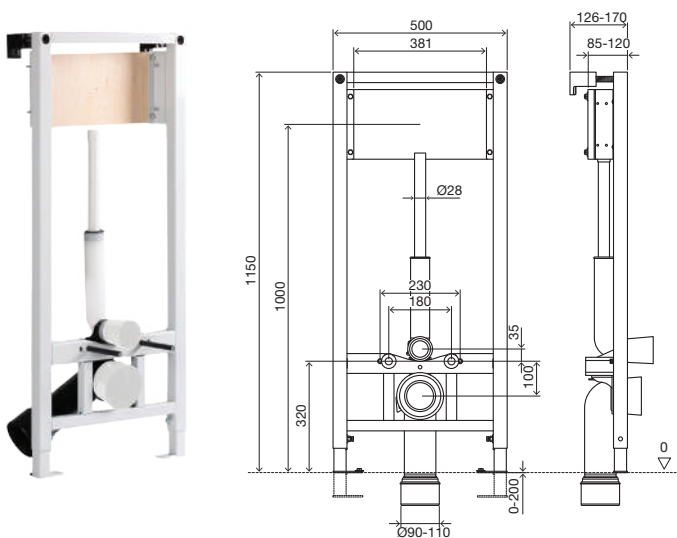

INCLUDES

- Frame fixing material;
- Outlet bend Ø 50/50;
- G ½" fitting for tap connection (adjustable);
- ½" flexible hose.

WC FRAME

Flush valve

SPECIFIC FEATURES

- Compatible with wall-hung toilets;
- Brick-wall or drywall installation;
- Easy and quick installation with Fast-Fit system;
- Frame tested with 400kg load;
- Height adjustable from 0 to 200mm;
- Adjustable mounting plate;
- The has to be installed before closing the wall;
- Fluxometer not Included.