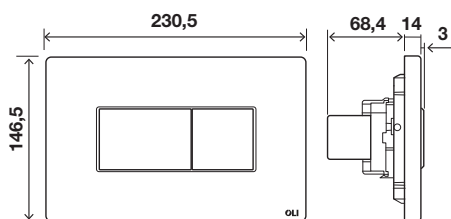

NEW DESIGN ABS FLUSH PLATES

KARISMA
Pneumatic flush plate

- cod. **641006** Matte chrome
- cod. **641004** Polished chrome
- cod. **641001** White
- cod. **641015** Black soft-touch

GENERAL FEATURES

- Dual flush;
- Pneumatic actuation;
- Material: ABS (high resistance to scratches);
- Actuation force: < 20 N;
- 14mm thick.