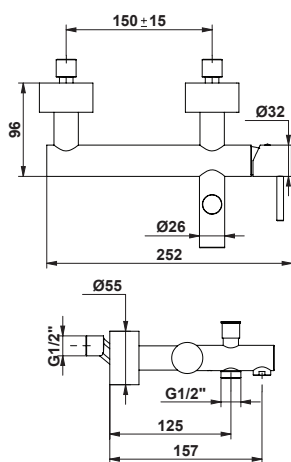

OCEAN
Bathtub Mixer

GENERAL FEATURES

- Brass body;
- Ø25mm standard cartridge;
- M18 aerator;
- Flexible hose in stainless steel;
- Hand shower and holder in ABS with flow regulator.

INCLUDES

- Installation accessories;
- Hand shower and holder.

- cod. **OA10000000308** Polished chrome
- cod. **OA10000000071** Black matte