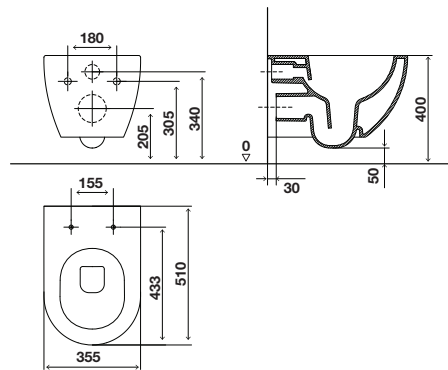

LAKE

wall-hung

GENERAL FEATURES

- Material: Vitreous China;
- Rim-Off, no rim;
- Sewer outlet: Horizontal connection to the wall (P-Trap);
- Water inlet and sewer outlet connections with internal glazing;
- Concealed fixation;
- Flush volume: 6L;
- CE Marking.