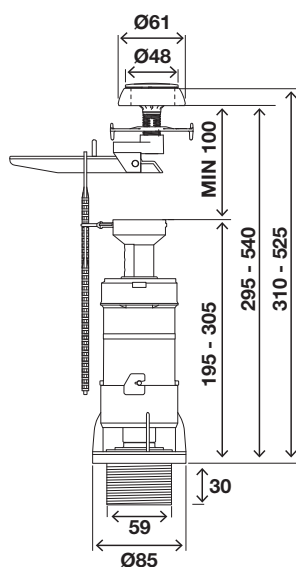

PUSH ECO

Outlet valve

GENERAL FEATURES

- Single flush outlet valve;
- Universal top push button position;
- Mechanical actuation <20N;
- High flow rate flush;
- Adjustable telescopic overflow pipe;
- Easy installation and maintenance;
- EPDM seal.

INCLUDES

- Ceramic cistern fixation system to the WC toilet;
- WC toilet seal foam (that compensates the ceramic irregularity);
- Self-adjustable chrome push button with rosette for cisterns with lid holes from Ø16 to Ø50mm.

* Adaptor only in box version.

cod. **886108** Box

cod. **887290** Bag