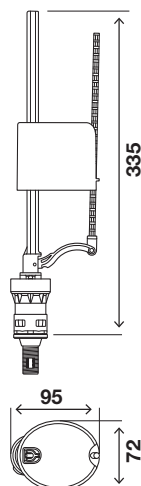

UNI BOTTOM

Inlet valve

GENERAL FEATURES

- Bottom inlet valve, with $\frac{3}{8}$ " or $\frac{1}{2}$ " in brass or plastic connection;
- Piston closing system (mechanical);
- Dynamic pressure functioning range: 0.5 – 8 bar;
- Maximum static pressure: 10 bar.

cod. **022371** $\frac{1}{2}$ " brass bag

cod. **044995** $\frac{1}{2}$ " plastic bag

cod. **879622** $\frac{3}{8}$ " brass bag

cod. **562160** $\frac{3}{8}$ " brass box

cod. **563571** $\frac{3}{8}$ " plastic bag