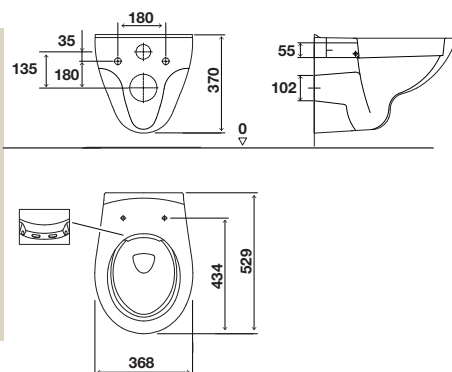

LAGOON

Wall-hung toilet

cod. **RA20300888238** White

GENERAL FEATURES

- Material: Vitreous China;
- Rim-Off, no rim;
- Sewer outlet: Horizontal connection to the wall (P-Trap);
- Water inlet and sewer outlet connections with internal glazing;
- Visible fixation;
- Flush volume: 6L;
- CE Marking: EN