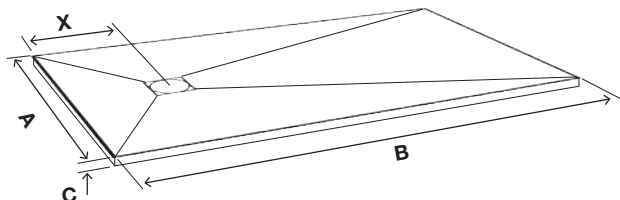

HOW TO GET THE REFERENCE FOR YOUR SHOWER TRAY:

In the 'COD' column, the letter Y should be replaced with the number 1 when the finish is white, and with the number 2 when the finish is black.

A	B	C	X	COD	A	B	C	X	COD
700	900	24-26	300	OB2001007090 Y	900	900	24-26	450	OB2001009090 Y
	1000		300	OB2001070100 Y		1000		300	OB2001090100 Y
	1200		350	OB2001070120 Y		1200		350	OB2001090120 Y
	1400		400	OB2001070140 Y		1400		400	OB2001090140 Y
	1500		400	OB2001070150 Y		1500		400	OB2001090150 Y
	1600		450	OB2001070160 Y		1600		450	OB2001090160 Y
	1700		450	OB2001070170 Y		1700		450	OB2001090170 Y
	1800		500	OB2001070180 Y		1800		500	OB2001090180 Y
	2000		500	OB2001070200 Y		2000		500	O20010902000 Y
	2200		600	OB2001070220 Y		2200		600	O20010090220 Y
800	800	24-26	400	OB2001008080 Y					
	1000		300	OB2001080100 Y					
	1200		350	OB2001080120 Y					
	1400		400	OB2001080140 Y					
	1500		400	OB2001080150 Y					
	1600		450	OB2001080160 Y					
	1700		450	OB2001080170 Y					
	1800		500	OB2001080180 Y					
	2000		500	OB2001080200 Y					
	2200		600	OB2001080220 Y