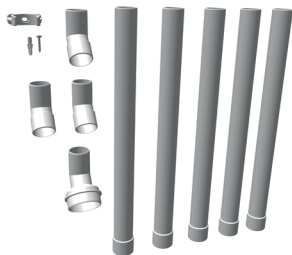

- Flush pipe modules for high exposed cisterns;
- 5 flush pipes Ø32;
- 3 flush pipe bend Ø32;
- Flush pipe bend connection Ø32/50;
- Flush pipe support with fixation screw.

COD

490881

Modular flush pipe

- Set for high exposed cisterns;
- 1 flush pipe 350mm Ø32;
- 1 flush pipe 500mm Ø32;
- 1 flush pipe 1000mm Ø32.

COD

490701

Flush pipe Ø32