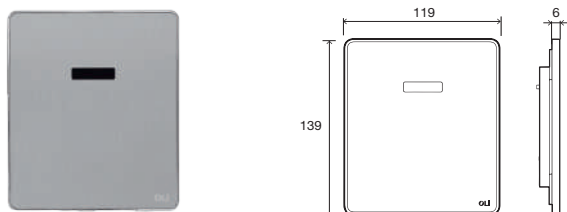

The concealed pre-installation box must be installed before the finished wall phase.

- cod. **879120** eAQUA URINAL Inox AC
- cod. **879119** eAQUA URINAL Inox BATT
- cod. **879123** Urinal concealed pre installation

GENERAL FEATURES

- Brushed stainless-steel;
- Dual flush infrared sensors (with automatic setting feature);
- Cleaning system (factory off);
- Touch-activated short discharge;
- Flush time and sensor sensitivity adjustable with touch;
- 24h/48h hygienic flush and pre-flush activation with touch;
- Compatible with URINAL Sanitarblock and Double Frame wc/urinal/washbasin;
- Anti-theft;
- 6mm thick.

CONCEALED PRE-INSTALLATION SOLD SEPARATELY

- Operating pressure: 0.3-10 bar;
- Flow rate: ca. 20 l/min. (3 bar);
- 6V Lithium CRP 2 (standard: life time up to 4 years) / mains power supply 230V/6V;
- Standards: DIN EN 200;
- CE marking.

COMBINATION