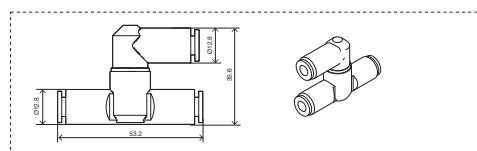

Compatible with Duplex Kit.
See page 154.