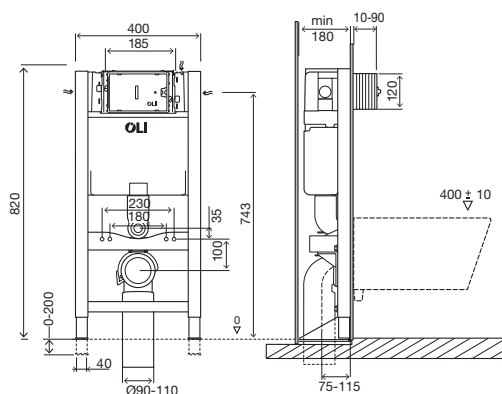

EXPERT PLUS

Free-standing 820

SPECIFIC FEATURES

- Compatible with all wall-hung toilets;
- Drywall installation;
- Frame tested for a 400kg load;
- Height adjustable from 0 to 200mm;
- Depth adjustable outlet bend;
- Lower/under bench installation possible;
- 180mm thick.

- cod. **014092** Mechanic Azor
- cod. **048375** Pneumatic Azor