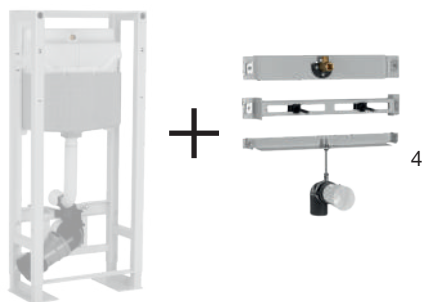

TOILET + URINAL