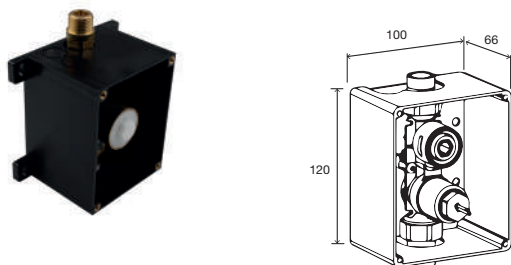

The concealed pre-installation box must be installed before the finished wall phase.

- cod. **879120** eAQUA URINAL Inox AC
- cod. **879119** eAQUA URINAL Inox BATT
- cod. **879123** Urinal concealed pre installation

GENERAL FEATURES

- Brushed stainless-steel;
- Dual flush infrared sensors (with automatic setting feature);
- Cleaning system (factory off);
- Touch-activated short discharge;
- Flush time and sensor sensitivity adjustable with touch;
- 24h/48h hygienic flush and pre-flush activation with touch;
- Compatible with URINAL Sanitarblock and Double Frame wc/urinal/washbasin;
- Anti-theft;
- 6mm thick.

CONCEALED PRE-INSTALLATION SOLD SEPARATELY

- Operating pressure: 0.3-10 bar;
- Flow rate: ca. 20 l/min. (3 bar);
- 6V Lithium CRP 2 (standard: life time up to 4 years) / mains power supply 230V/6V;
- Standards: DIN EN 200;
- CE marking.

COMBINATION