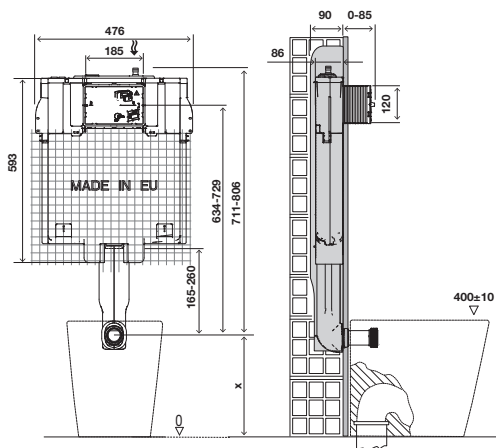

OLI70 PLUS

Direct

SPECIFIC FEATURES

- Compatible with all floor mounted toilets (6/3 litres version);
- Brick-wall installation;
- 90mm thick.

cod. **885005** Mechanic
cod. **889576** Pneumatic