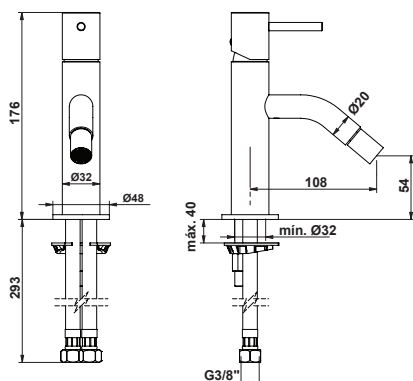

GENERAL FEATURES

- Brass body;
- Ø25mm standard cartridge;
- M16 swivel water-saving aerator;
- Valve not included.

INCLUDES

- Installation accessories;
- Flexible hose.

cod. OA10000000306	Polished chrome
cod. OA10000000073	Black matte
cod. OA10000000344	Gold
cod. OA10000000343	White gold
cod. OA10000000346	Gun metal
cod. OA10000000345	Copper