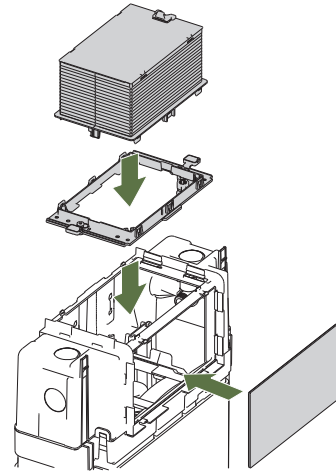

FRONT OR TOP ACTUATION

Usually the space above the toilet is more difficult to use. Build a shelf and install a floor mounted toilet or wall-hung toilet. With Expert Plus it is now possible to install the flush plates on the top or in front of the cistern.

Compatibility
Wide range of flush plates