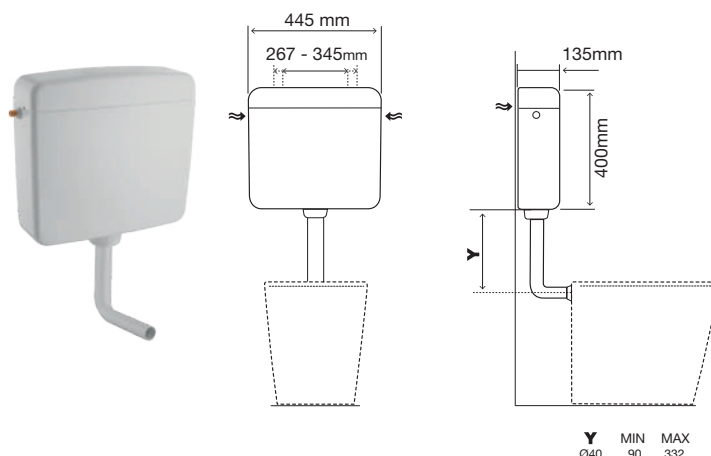

TOPAZIO DD

Medium-low Position

SPECIFIC FEATURES

- Dual flush 6/3L (adjustable to 9/4L in the outlet valve);
- Medium/low level installation;
- Acoustic and anti-condensation internal lining;
- Silent inlet valve;
- Adjustable wall fixation system;
- Water supply connections Three positions;
- Some versions compliant with: KIWA;
- EN 14055 CE marking;
- White PS material;
- 135mm thick.

INCLUDES

- Flush pipe Ø50/40;
- Wall fixation accessories;
- Toilet connection rubber seal.

cod. **416201** With ½" stop valve