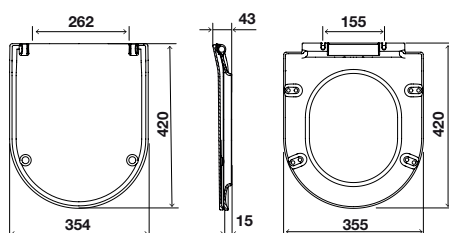

SEAT & COVER COVER 02

White and black mate

GENERAL FEATURES

- Material: Duroplast;
- Shape: Round;
- Antibacterial;
- Top fixation top fastening system
- Soft-close;
- Certifications: NF.

cod. **RD10000888360** White

cod. **RD10000888361** Black