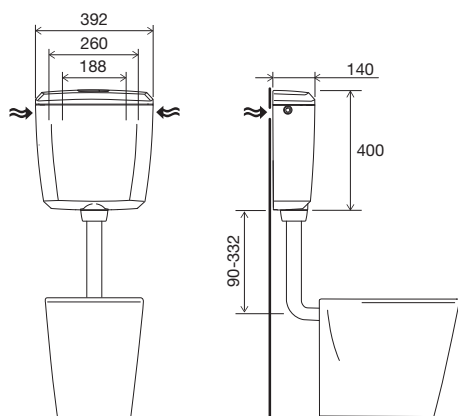

SPECIFIC FEATURES

- Dual flush 6/3 litres;
- 99% recycled polystyrene raw material;
- Colour: black;
- 140mm thick;
- Equipped with PLUS inlet valve (delayed and silent opening);
- Class 1 and NF certified;
- Anti-condensation and acoustic insulation;
- Adjustable wall fixing system (compatible with existing fixings);
- Mains water connection, 3/8" brass, from the left, right or back *;
- All the accessories required for installation are supplied.

* To connect the water in the back position, it is necessary to purchase a flexible or elbow connection.

INCLUDES

- Flush pipe Ø50/40;
- Wall fixing accessories;
- Toilet connection seal.

cod. **889680** Black