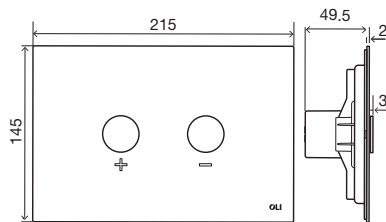

GENERAL FEATURES

- Stainless steel material;
- Pneumatic actuation;
- Actuation force <20N;
- 2mm thick.

- cod. **883246** Gold plated
- cod. **878490** Black
- cod. **887610** Copper
- cod. **093399** Brushed
- cod. **154963** Polished chrome
- cod. **216622** White
- cod. **878781** White Gold plated
- cod. **882567** Gun Metal