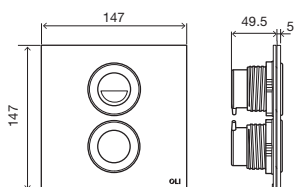

COMBINATION

SM15

Pneumatic flush plate

GENERAL FEATURES

- Designed by Architect Souto de Moura;
- White tempered glass material;
- Installation in the surface wall with 150x150mm tiles;
- Pneumatic actuation;
- Actuation force <math><20\text{N}</math>;
- 5mm thick.