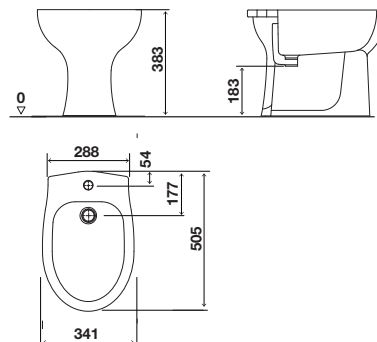

LAGOON

Back to wall bidet

GENERAL FEATURES

- Material: Vitreous China;
- Semi-concealed fixation.

cod. **RC10300888240** White