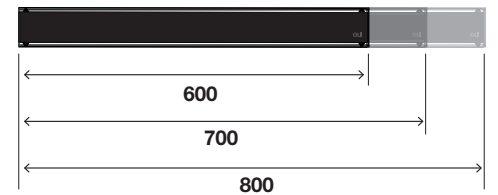

HAIR FILTER
Easy access for cleaning.

AVAILABLE IN SIZES:

LACQUERED BLACK STAINLESS STEEL

BRUSHED STAINLESS STEEL

GOLD PVD

CERAMIC

OLIFILO STANDARD PLUS

IDEAL FOR PEOPLE WITH REDUCED MOBILITY