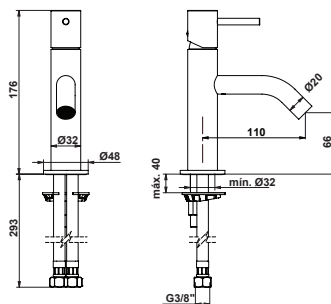

OCEAN
Basin Mixer NEW

GENERAL FEATURES

- Brass body;
- Ø25mm standard cartridge;
- M16 water-saving aerator;
- Valve not included.

INCLUDES

- Installation accessories;
- Flexible hose.

- cod. **OA100000000305** Polished chrome
- cod. **OA100000000076** Black matte
- cod. **OA100000000340** Gold
- cod. **OA100000000339** White gold
- cod. **OA100000000342** Gun metal
- cod. **OA100000000341** Copper