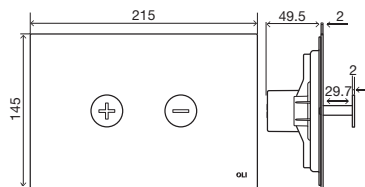

HIGH PERFORMANCE

The tests, conducted and supervised in accordance with the ISO 22196 standard, were carried out by the German laboratory QualityLabs BT.

TRUMPET

Pneumatic flush plate

GENERAL FEATURES

- Designed by Architect Siza Vieira;
- Stainless steel material;
- Pneumatic actuation;
- Actuation force <20N;
- 2mm thick.