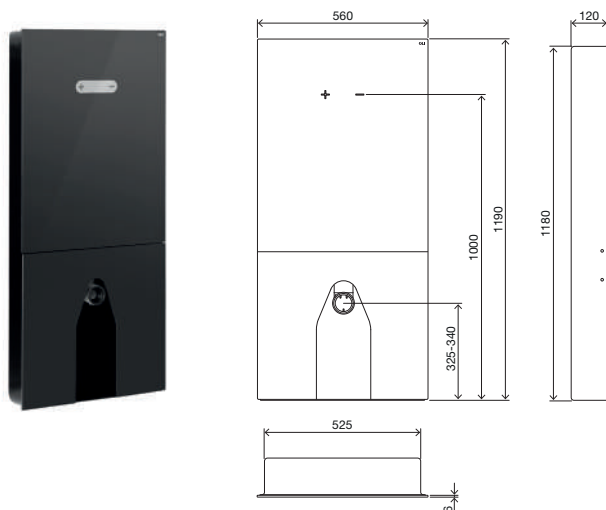

SEAL BOX

Floor

GENERAL FEATURES

- In-wall installation with glass front panel visible;
- Leakage prevention box in ABS and PMMA
- Dual flush Sanitary Module 6/3L;
- Compatible with all floor mounted toilets;
- Brick-wall and drywall installations;
- Delayed refilling – PLUS technology inlet valve;
- 120mm thick;
- Equipped with OLI74 Plus in-wall cistern;
- Flexible outlet WC (min 220 to 570mm);
- EN 14055 CE marking.

1. cod. **880456** Black button Pneumatic
   cod. **880455** White button Pneumatic