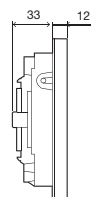

OCEANIA MIA

Mechanical flush plate

GENERAL FEATURES

- Customizable flush plate;
- 10mm material thick for the finishing;
- Stainless steel frame;
- Different finishing possibilities;
- Mechanic actuation;
- Actuation force < 20 N;
- Tiltable button;
- Anti-theft;
- 12mm thick.

- cod. **054563** mech (customizable)