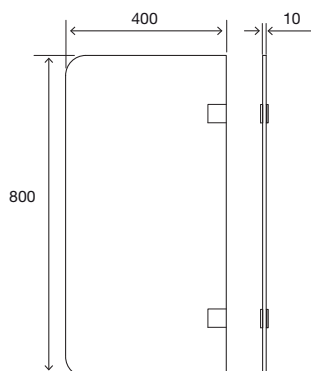

URINAL DIVIDER

GENERAL FEATURES

- Frosted and tempered glass 8mm thick;
- Stainless steel fixing accessories;
- Application/Direct Fixation to the wall, drywall or thin wall/plasterboard;
- Compatible with the Easy structure.

INCLUDES

- Installation accessories.

cod. **OC1000000079** Frosted glass