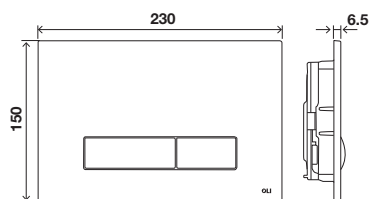

GLAM

Mechanical flush plate

- cod. **139187** Black soft-touch
- cod. **139186** Matte chrome
- cod. **139185** Polished chrome
- cod. **139184** White
- cod. **885578** White Antibacterial

GENERAL FEATURES

- ABS: high resistance to scratches;
- Mechanical actuation;
- OLIpure* compatible version;
- Actuation force < 20 N;
- 6.5mm thick;
- Antibacterial finish available;
- Opening and closing of the front plate by a click system on the side.

* AmbiWave liquid is sold separately.