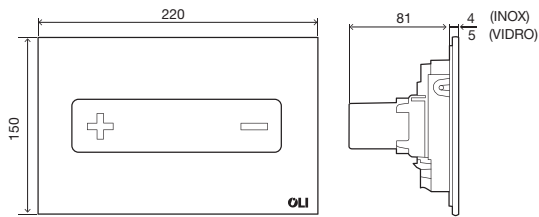

OCEANIA

Pneumatic flush plate

- cod. **054992** Glass Black
- cod. **054989** Glass White
- cod. **054988** Stainless steel Brushed
- cod. **054996** Stainless steel glass Black
- cod. **054993** Stainless steel glass White
- cod. **054998** Stainless steel Polished chrome

GENERAL FEATURES

- Stainless steel or tempered glass material;
- Pneumatic actuation;
- Actuation force < 20 N;
- Tilttable button;
- "Gull wing" opening system;
- Anti-theft;
- Different finishing possibilities and combinations:
- 4mm thick (steel);
- 6mm thick (glass).

Note: Compatible with all in-wall cisterns except OLI80.