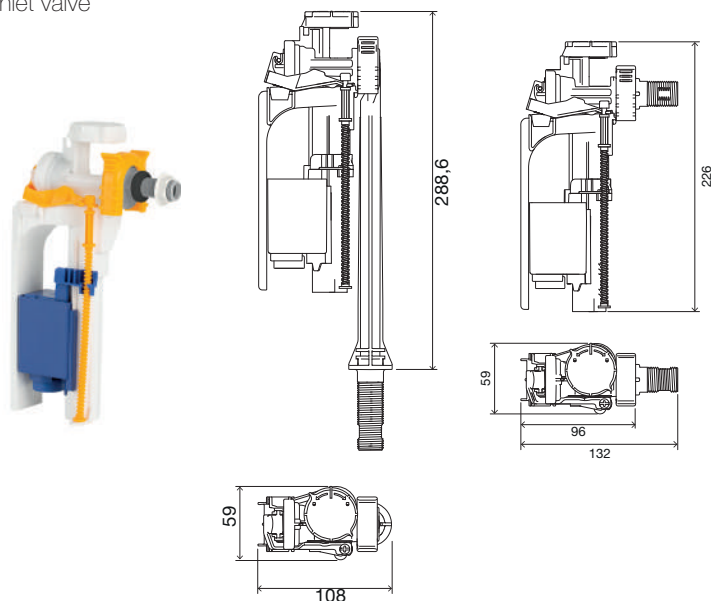

AG104 PLUS

Inlet valve

SPECIFIC FEATURES

- New back flow protection to prevent contamination;
- Compliant with UK standards, WRAS;
- Side or bottom water supply with ½" plastic connection;
- Delayed refilling inlet valve: it starts after the outlet valve is in the closed position;
- Easy maintenance without the need to disconnect from the water connection;
- Counter pressure closing system (hydraulic);
- Dynamic pressure functioning range: 0.1 – 10 bar;
- Maximum static pressure: 16 bar.

cod. **883099** ½" Plastic bag

cod. **883103** ½" Plastic bottom bag