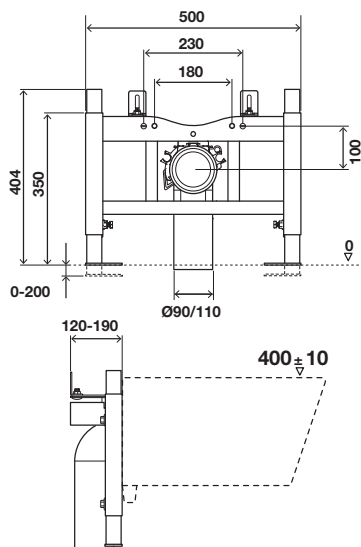

WC
Sanitarblock

SPECIFIC FEATURES

- Compatible with wall-hung toilets;
- Brick-wall or drywall installation;
- Frame tested for a 400kg load;
- Height adjustable from 0 to 200mm;
- Depth adjustable outlet bend;
- 120mm thick.

INCLUDES

- Toilet fixing material;
- Frame fixing material;
- Outlet bend and Ø90/110 adaptor.

cod. 714001