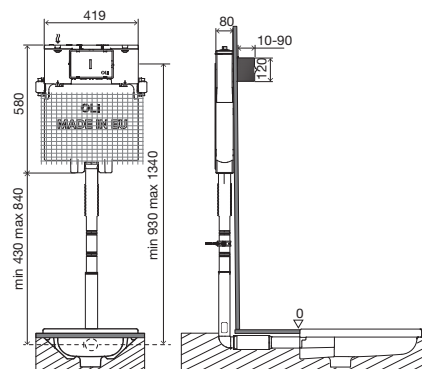

OLI80

Squat pan

SPECIFIC FEATURES

- Compatible with all toilet at floor level or floor mounted;
- Flexible pipe height 430 to 840mm;
- Brick-wall installation;
- 80mm thick.

cod. **045058** Mechanic Nano