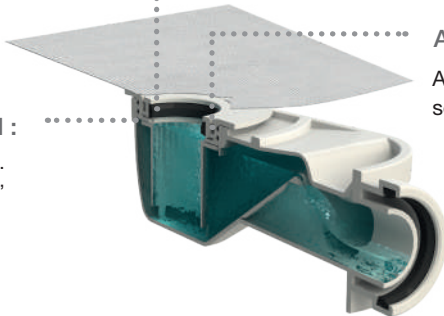

360° ADJUSTABLE

ANTI-BACKFLOW:

Anti-backflow system and secondary drainage.

HYDRAULIC SIPHON :

“Drainage efficiency. Flow rate > 28L/min (EN 1253).”