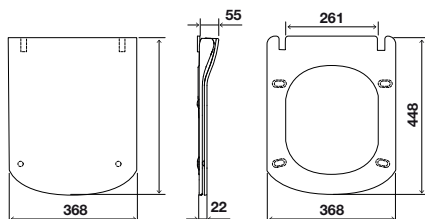

SEAT & COVER COVER 01

White

GENERAL FEATURES

- Material: Duroplast;
- Shape: Rectangular;
- Antibacterial;
- Top fixation top fastening system;
- Soft-close.

cod. **RD10000888262** White