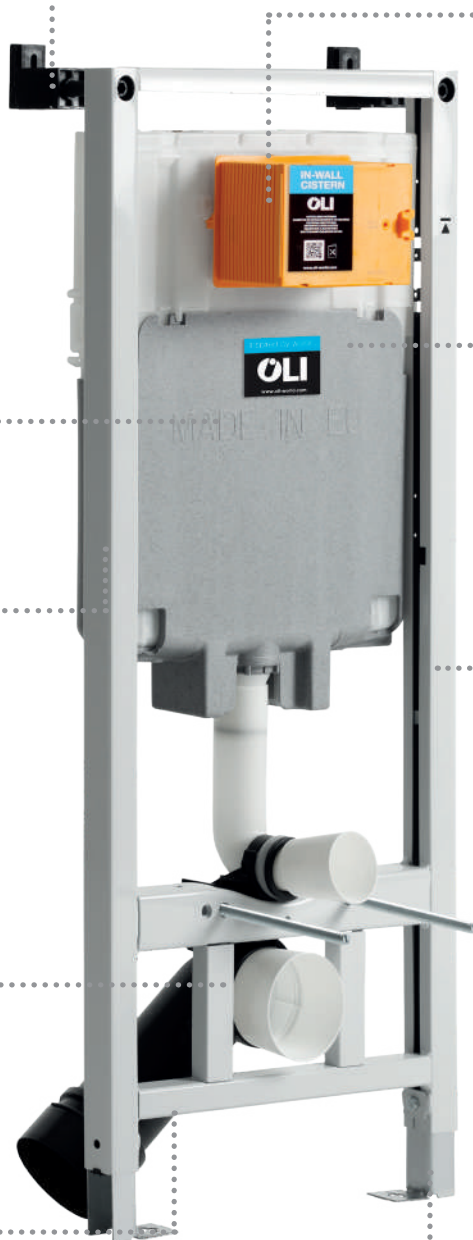

HEIGHT ADJUSTABLE
in 200mm

ONE MAN ASSEMBLY

Foot locking system

OLI80

Complete range

GENERAL FEATURES FOR ALL VERSIONS

- Dual flush 6/3L in-wall cistern (adjustable to 4.5/3L);
- Cistern made of polypropylene (PP), highly resistant to ambient temperatures;
- Mechanical actuation;
- Upon request compliant with: Belgaqua certification;
- EN 14055 CE marking;
- Compatible with all floor and wall-hung mounted toilets.