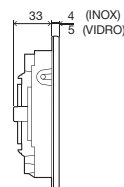

OCEANIA

Mechanical flush plate

GENERAL FEATURES

- Stainless steel or tempered glass material;
- Mechanical actuation;
- Actuation force < 20 N;
- Tiltable button;
- Anti-theft;
- Different combinations of materials and finishes;
- 4mm thick (steel);
- 6mm thick (glass).

Note: Only compatible with OLI74 PLUS and QUADRA PLUS.

- cod. **054557** Glass black
- cod. **054554** Glass white
- cod. **054564** Stainless steel brushed
- cod. **054561** Stainless steel polished chrome
- cod. **054562** Stainless steel button glass Black
- cod. **054558** Stainless steel button glass White
- cod. **882412** Stainless steel gold