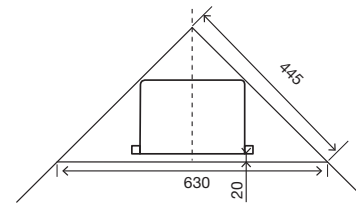

QUADRA PLUS

FAST-FIT

Fast-Fit is a system that provides a fixation to the load bearing walls and allows for a fast and precise levelling of the frame.

REDUCED DIMENSIONS

Quadra Plus, thanks to its 300mm reduced width, fits in all bathrooms.